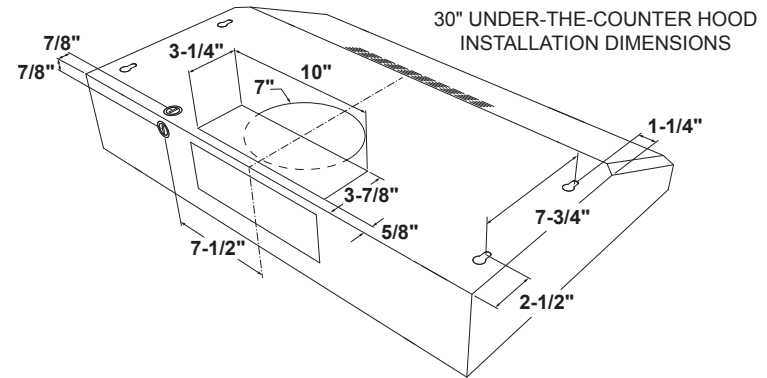

PVX7300EJ/SJ

GE Profile™ Series 30" Under The Cabinet Hood

DIMENSIONS AND INSTALLATION INFORMATION (IN INCHES)

WB02X11537 replacement grease filter and JXCF55 replacement charcoal filter are available for additional cost. Call toll-free 800.626.2000.

Installation Information: Before installing, consult installation instructions, packed with product, for current dimensional data.

Additional accessories:

JXS50SS 15" cabinet spacer

JXRC70 remote control

JXDA22 optional damper

AMP RATING	
120V	2.5

Exhaust outlet connects to 3-1/4" x 10" rectangular duct. Vent top or rear. Includes rectangular damper.

For answers to your Monogram, GE Café™ Series, GE Profile™ Series or GE Appliances product questions, visit our website at geappliances.com or call GE Answer Center® Service, 800.626.2000.

Listed by
Underwriters
Laboratories

Specification Revised 10/16