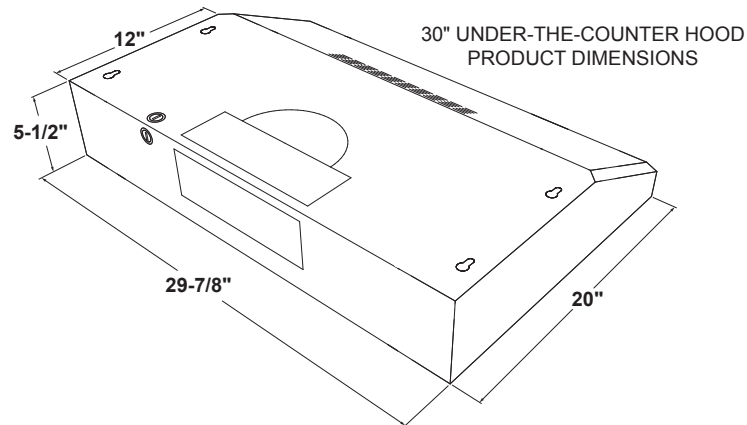

PVX7300EJ/SJ

GE Profile™ Series 30" Under The Cabinet Hood

DIMENSIONS AND INSTALLATION INFORMATION (IN INCHES)

WB02X11537 replacement grease filter and JXCF55 replacement charcoal filter are available for additional cost. Call toll-free 800.626.2000.

Installation Information: Before installing, consult installation instructions, packed with product, for current dimensional data.

Additional accessories:

JXS50SS 15" cabinet spacer

JXRC70 remote control

JXDA22 optional damper

AMP RATING	
120V	2.5

Exhaust outlet connects to 3-1/4" x 10" rectangular duct. Vent top or rear. Includes rectangular damper.

For answers to your Monogram, GE Café™ Series, GE Profile™ Series or GE Appliances product questions, visit our website at geappliances.com or call GE Answer Center® Service, 800.626.2000.

Listed by
Underwriters
Laboratories

Specification Revised 10/16