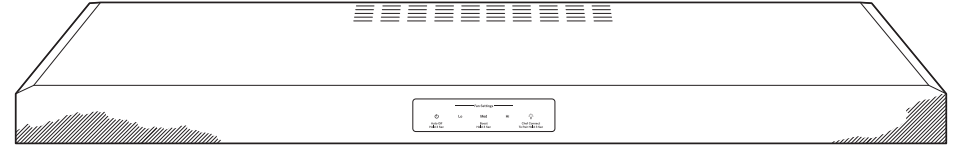

PVX7300EJ/SJ

GE Profile™ Series 30" Under The Cabinet Hood

FEATURES AND BENEFITS

Easy installation – 10 minutes or less by one person

Four-speed with boost, 390-CFM venting system – Removes smoke, grease, odors and moisture

Glass touch controls – Set functions quickly and clean with little effort

Dual LED lighting with nightlight – Choose bright light while cooking or low light at night

Chef Connect – Sync your hood with your range using Bluetooth to automatically control your hood's lights and fan

Auto-off – Set the vent hood to automatically shut off after 15 minutes

Convertible venting options – Select recirculating or external venting

Appearance (Fully enclosed bottom) – Enjoy a sleek appearance from every angle

Optional remote control – Control your ventilation lighting and fan speed from anywhere in the kitchen

Model PVX7300SJSS – Stainless steel

Model PVX7300EJES – Slate

CFM/SONES RATINGS	
Exhaust Boost Speed (BS)	390/8.0
Exhaust High Speed (HS)	310/6.0
Exhaust Medium Speed (MS)	210/4.0
Exhaust Low Speed (LS)	70/1.5