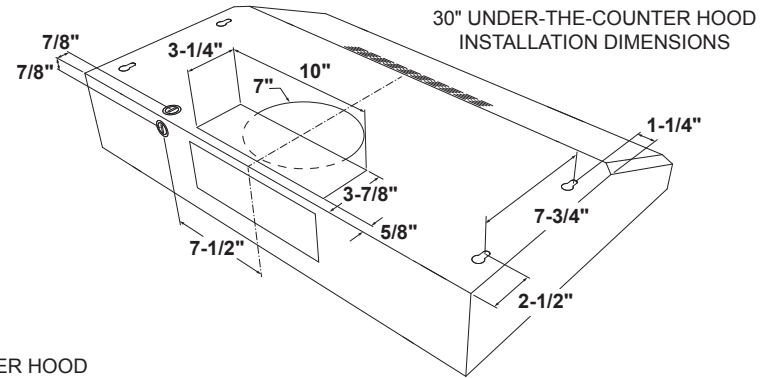

JVX5305EJ/SJ

GE® 30" ENERGY STAR® Certified Under The Cabinet Hood

DIMENSIONS AND INSTALLATION INFORMATION (IN INCHES)

WB02X11537 replacement grease filter and JXCF55 replacement charcoal filter are available for additional cost. Call toll-free 800.626.2000.

Installation Information: Before installing, consult installation instructions, packed with product, for current dimensional data.

Additional accessories:

JXS50SS 15" cabinet spacer

JXDA22 optional damper

AMP RATING	
120V	1.0

Exhaust outlet connects to 3-1/4" x 10" rectangular duct. Vent top or rear. Includes rectangular damper.

For answers to your Monogram, GE Café™ Series, GE Profile™ Series or GE Appliances product questions, visit our website at geappliances.com or call GE Answer Center® Service, 800.626.2000.

Listed by Underwriters Laboratories