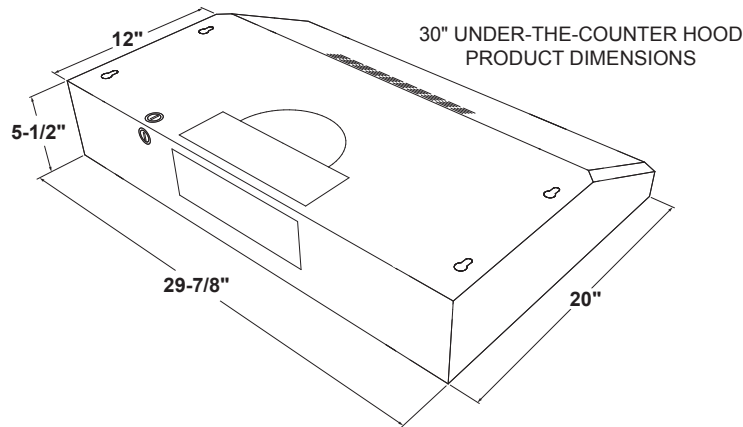

JVX5305EJ/SJ

GE® 30" ENERGY STAR® Certified Under The Cabinet Hood

DIMENSIONS AND INSTALLATION INFORMATION (IN INCHES)

WB02X11537 replacement grease filter and JXCF55 replacement charcoal filter are available for additional cost. Call toll-free 800.626.2000.

AMP RATING	
120V	1.0

Exhaust outlet connects to 3-1/4" x 10" rectangular duct. Vent top or rear. Includes rectangular damper.

For answers to your Monogram, GE Café™ Series, GE Profile™ Series or GE Appliances product questions, visit our website at geappliances.com or call GE Answer Center® Service, 800.626.2000.