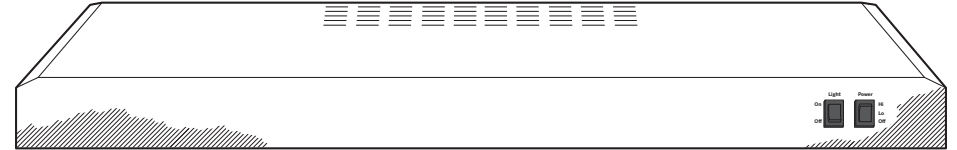

JVX5305EJ/SJ

GE Appliances 30" ENERGY STAR Certified Under The Cabinet Hood

FEATURES AND BENEFITS

Easy installation – 10 minutes or less by one person

Two-speed, 270-CFM venting system – Removes smoke, grease, odors and moisture

Front controls – Enjoy easy access and a subtle appearance

Dual LED lighting with nightlight – Choose bright light while cooking or low light at night

Convertible venting options – Select recirculating or external venting

Vertical and rear exhaust – Exhausts from the top or rear of the hood

Appearance (Fully enclosed bottom) – Enjoy a sleek appearance from every angle

Dishwasher safe filter - Filters grease and is dishwasher-safe

Model JVX5305SJSS – Stainless steel

Model JVX5305EJES – Slate

CFM/SONES RATINGS	
Exhaust High Speed (HS)	270/4.5
Exhaust Low Speed (LS)	100/1.5

*Not ENERGY STAR Certified if hood is installed in a non-vented configuration.