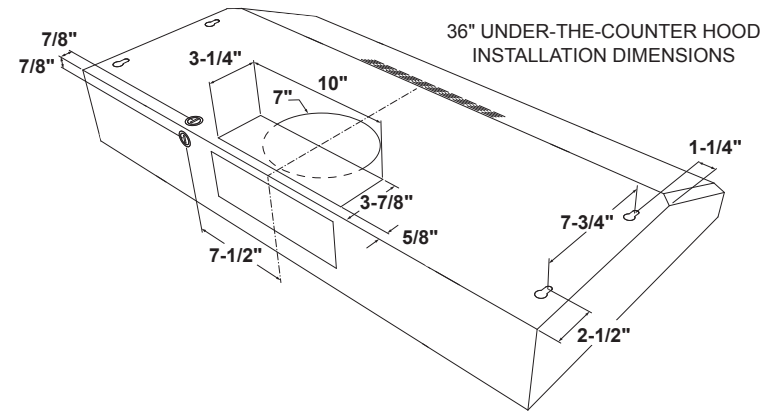

JVX5305EJ/SJ

GE Appliances 30" ENERGY STAR Certified Under The Cabinet Hood

DIMENSIONS AND INSTALLATION INFORMATION (IN INCHES)

WB02X11537 replacement grease filter and JXCF55 replacement charcoal filter are available for additional cost. Call toll-free 800.626.2000.

Installation Information: Before installing, consult installation instructions, packed with product, for current dimensional data.

Additional accessories:

JXS50SS 15" cabinet spacer

JXDA22 optional damper

AMP RATING	
120V	5.0

Exhaust outlet connects to 3-1/4" x 10" rectangular duct. Vent top or rear. Includes rectangular damper.

For answers to your Monogram, GE Café™ Series, GE Profile™ Series or GE Appliances product questions, visit our website at geappliances.com or call GE Answer Center® Service, 800.626.2000.

Listed by Underwriters Laboratories