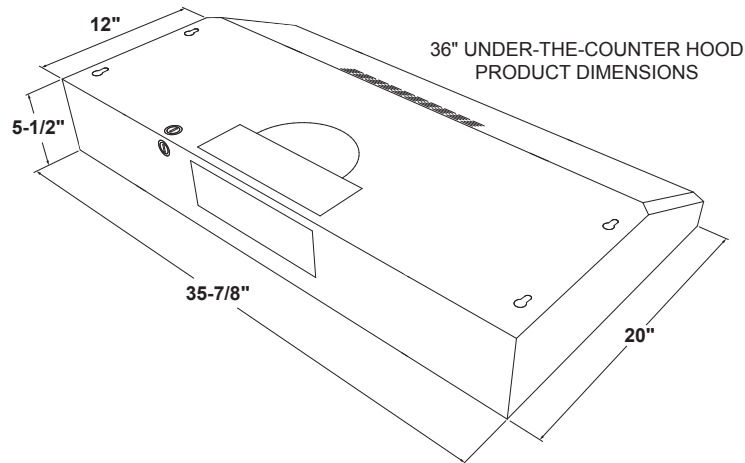

JVX5305EJ/SJ

GE Appliances 30" ENERGY STAR Certified Under The Cabinet Hood

DIMENSIONS AND INSTALLATION INFORMATION (IN INCHES)

WB02X11537 replacement grease filter and JXCF55 replacement charcoal filter are available for additional cost. Call toll-free 800.626.2000.

Installation Information: Before installing, consult installation instructions, packed with product, for current dimensional data.

Additional accessories:

JXS50SS 15" cabinet spacer

JXDA22 optional damper

AMP RATING	
120V	5.0

Exhaust outlet connects to 3-1/4" x 10" rectangular duct. Vent top or rear. Includes rectangular damper.

For answers to your Monogram, GE Café™ Series, GE Profile™ Series or GE Appliances product questions, visit our website at geappliances.com or call GE Answer Center® Service, 800.626.2000.

Listed by Underwriters Laboratories