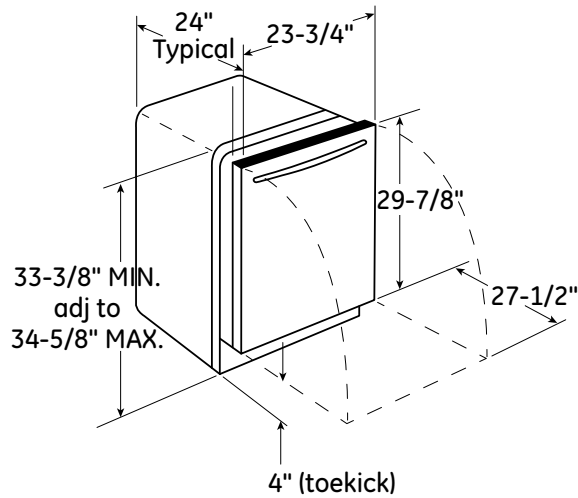

ADT521PGJ

GE Artistry™ Series Dishwasher with Hidden Controls

DIMENSIONS AND INSTALLATION INFORMATION (IN INCHES)

ELECTRICAL RATING

Voltage AC	120
Hertz.....	60
Total connected load amperage.....	7.1
Calrod® heater watts	415/800

For use on adequately wired 120-volt, 15-amp circuit having 2-wire service with a separate ground wire. This appliance must be grounded for safe operation.

GE APPLIANCES

For answers to your Monogram,® GE Profile™ Series or GE® Series appliance questions, visit our website at geappliances.com or call GE Answer Center® service, 800.626.2000.

Listed by Underwriters Laboratories

As an ENERGY STAR® partner, GE has determined that this product meets the ENERGY STAR guidelines for energy efficiency.