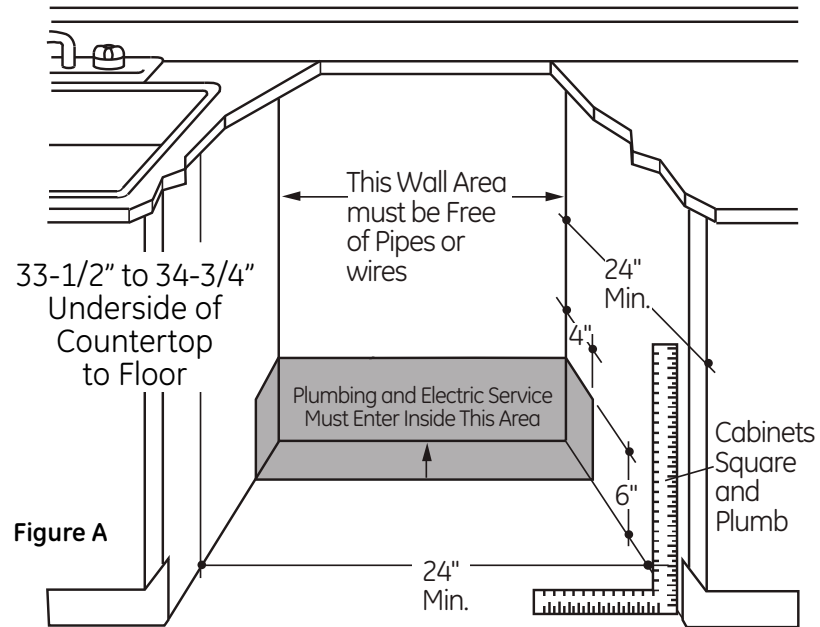

ADT521PGJ

GE Artistry™ Series Dishwasher with Hidden Controls

DIMENSIONS AND INSTALLATION INFORMATION (IN INCHES)

ELECTRICAL RATING

Voltage AC	120
Hertz.....	60
Total connected load amperage.....	7.1
Calrod® heater watts	415/800

For use on adequately wired 120-volt, 15-amp circuit having 2-wire service with a separate ground wire. This appliance must be grounded for safe operation.

GE APPLIANCES

For answers to your Monogram,® GE Profile™ Series or GE® Series appliance questions, visit our website at geappliances.com or call GE Answer Center® service, 800.626.2000.