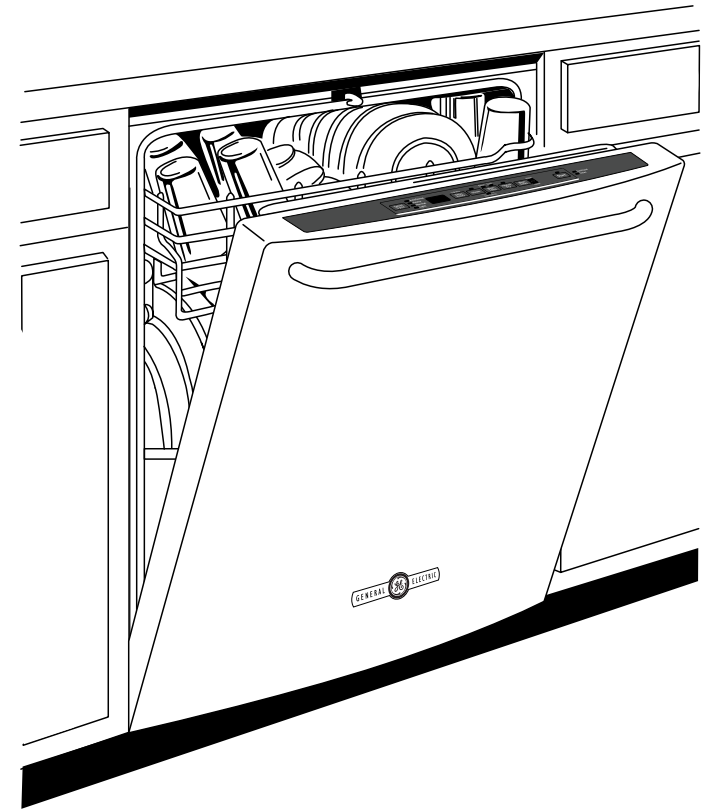

ADT521PGJ

GE Artistry™ Series Dishwasher with Hidden Controls

FEATURES AND BENEFITS

Piranha™ hard food disposer with removable filter – To ensure consistently clean items, this stainless steel blade rotates at 3,600 RPM to pulverize food particles and helps to prevent large particles from clogging the wash arms

Steam PreWash – Loosens tough soils before any cycle virtually eliminating the need for soaking or pre-rinsing dishes

Sanitize option (NSF residential) – High-temperature rinse sanitizes and reduces 99.999% of bacteria found on dishes

54 dBA with status light on door – A dishwasher this quiet has a multi-colored status light to let you know it is running

SpaceMaker® silverware basket – Enjoy table-ready silverware and loading flexibility with this unique basket that can be placed on the rack or onto the door

Pearlescent dark gray racks with ball tip tines – Offer durability and secure dishes

Model ADT521PGJWS – White

Model ADT521PGJBS – Black

GE APPLIANCES