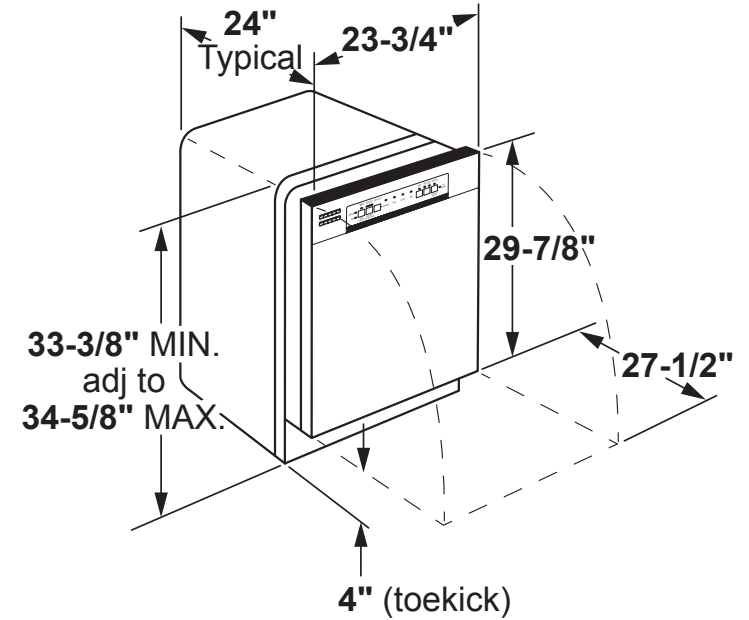

PDF820SGJ/SSJ

GE Profile™ Series Stainless Steel Interior Dishwasher with Front Controls

DIMENSIONS AND INSTALLATION INFORMATION (IN INCHES)

ELECTRICAL RATING

Voltage AC.....	120
Hertz.....	60
Total connected load amperage.....	7.2
Calrod® heater watts max.....	415/800

For use on adequately wired 120-volt, 15-amp circuit having 2-wire service with a separate ground wire. This appliance must be grounded for safe operation.

INSTALLATION INFORMATION: Before installing, consult installation instructions packed with product for current dimensional data.

Easy touch adjustable upper rack with 2 Stem Safe shelves - Quickly adjust the upper rack 2 inches up or down to accommodate tall glassware and 10 ½" plates with plenty of room in the bottom rack for large platters and cookie sheets