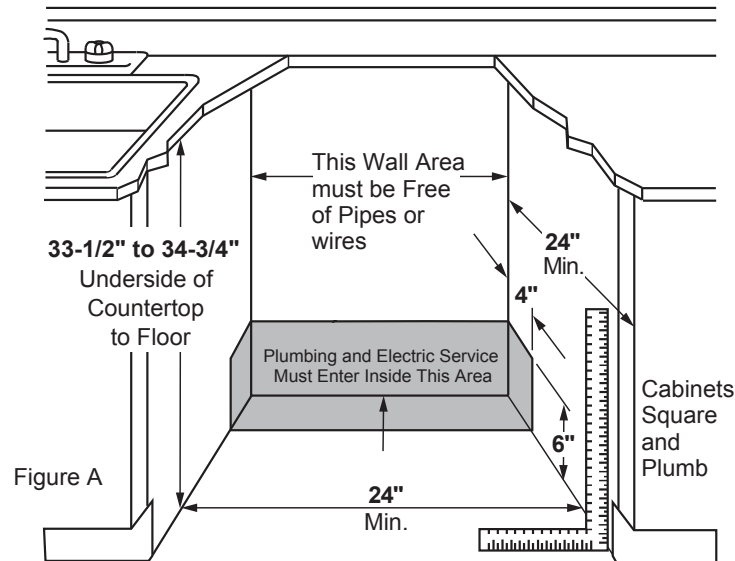

PDF820SGJ/SSJ

GE Profile™ Series Stainless Steel Interior Dishwasher with Front Controls

DIMENSIONS AND INSTALLATION INFORMATION (IN INCHES)

ELECTRICAL RATING

Voltage AC.....	120
Hertz.....	60
Total connected load amperage.....	7.2
Calrod® heater watts max.....	415/800

For use on adequately wired 120-volt, 15-amp circuit having 2-wire service with a separate ground wire. This appliance must be grounded for safe operation.

INSTALLATION INFORMATION: Before installing, consult installation instructions packed with product for current dimensional data.