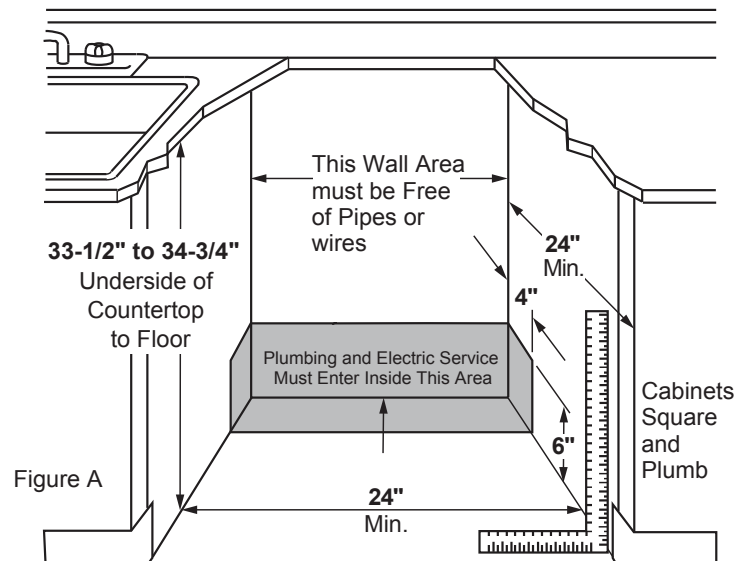

PDT855SIJII

GE Profile™ Series Stainless Steel Interior Dishwasher with Hidden Controls

DIMENSIONS AND INSTALLATION INFORMATION (IN INCHES)

ELECTRICAL RATING

Voltage AC.....	120
Hertz.....	60
Total connected load amperage.....	9.0
Calrod® heater watts max.....	1060

For use on adequately wired 120-volt, 15-amp circuit having 2-wire service with a separate ground wire. This appliance must be grounded for safe operation.

Part # WD35X20417

INSTALLATION INFORMATION: Before installing, consult installation instructions packed with product for current dimensional data.