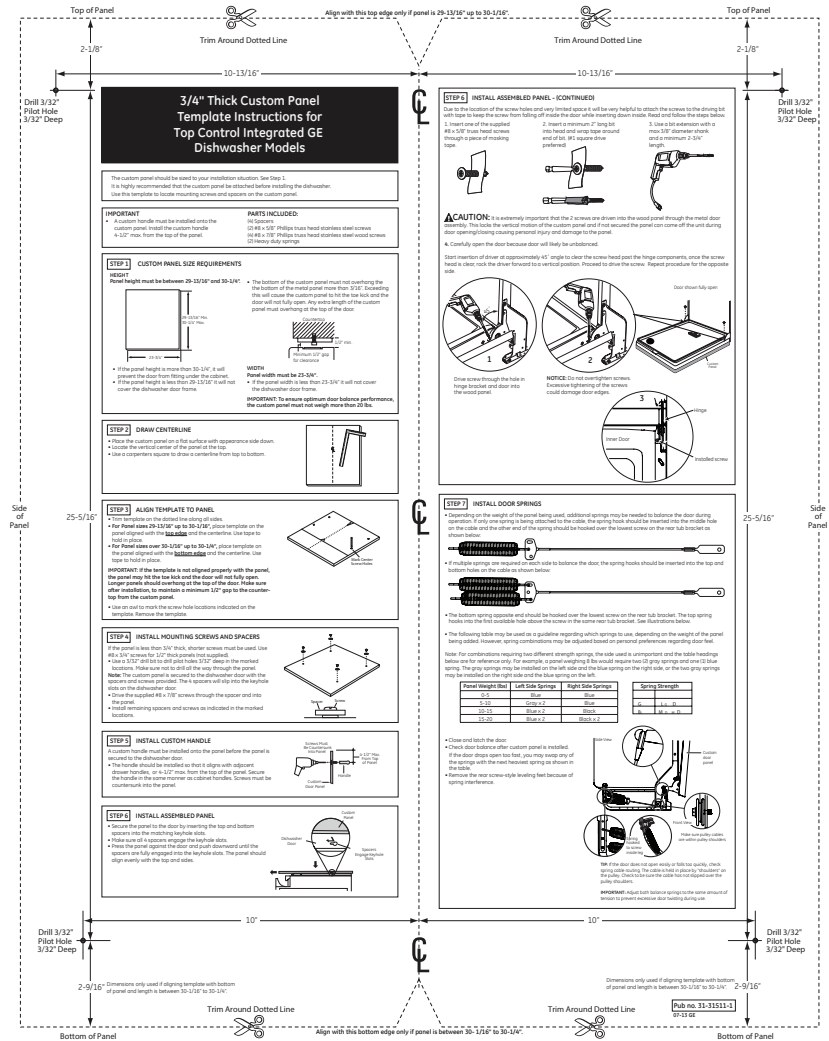

PDT855SIJII

GE Profile™ Series Stainless Steel Interior Dishwasher with Hidden Controls

DIMENSIONS AND INSTALLATION INFORMATION (IN INCHES)

ELECTRICAL RATING

Voltage AC.....	120
Hertz.....	60
Total connected load amperage.....	9.0
Calrod® heater watts max.....	1060

For use on adequately wired 120-volt, 15-amp circuit having 2-wire service with a separate ground wire. This appliance must be grounded for safe operation.

Part # WD35X20417

INSTALLATION INFORMATION: Before installing, consult installation instructions packed with product for current dimensional data.

CUSTOM DISHWASHER DOOR PANEL TEMPLATE

CALL 1-800-626-2000

For a full-size panel template with complete panel installation instructions.

Part # WD35X20417

**For Reference Only
Not to Scale**

For answers to your Monogram, GE Cafe™ Series, GE Profile™ Series or GE Appliances product questions, visit our website at geappliances.com or call GE Answer Center® Service, 800.626.2000.