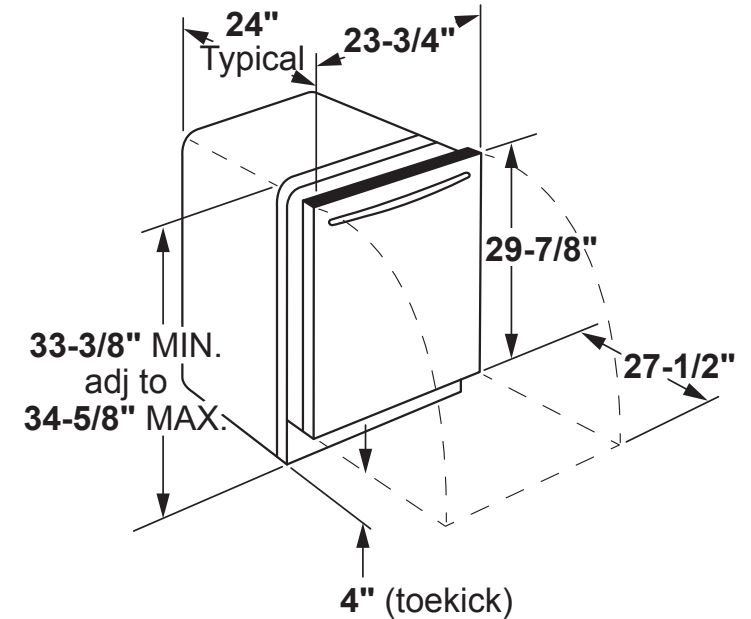

PDT855SIJII

GE Profile™ Series Stainless Steel Interior Dishwasher with Hidden Controls

DIMENSIONS AND INSTALLATION INFORMATION (IN INCHES)

ELECTRICAL RATING

Voltage AC.....	120
Hertz.....	60
Total connected load amperage.....	9.0
Calrod® heater watts max.....	1060

For use on adequately wired 120-volt, 15-amp circuit having 2-wire service with a separate ground wire. This appliance must be grounded for safe operation.

Part # WD35X20417

INSTALLATION INFORMATION: Before installing, consult installation instructions packed with product for current dimensional data.