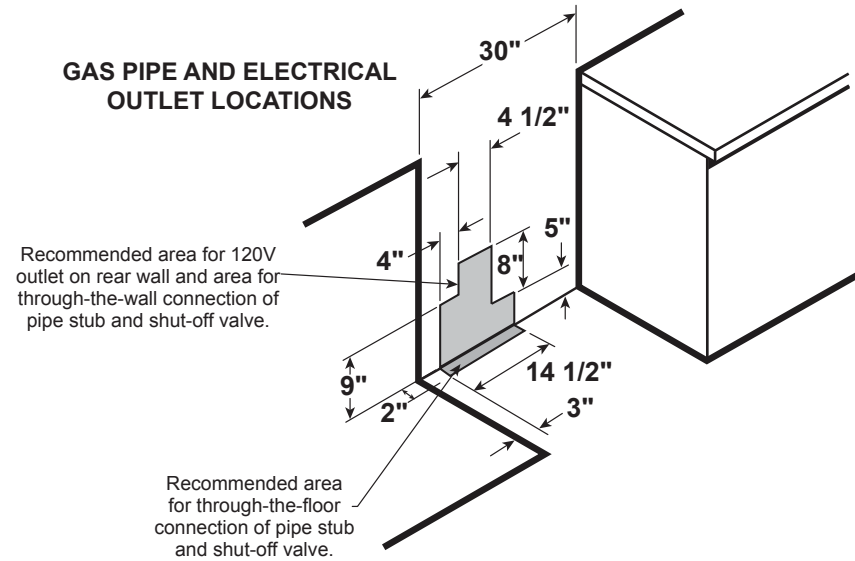

GAS PIPE AND ELECTRICAL OUTLET LOCATIONS

For answers to your Monogram, GE Café™ Series, GE Profile™ Series or GE Appliances product questions, visit our website at geappliances.com or call GE Answer Center® Service, 800.626.2000.

All GE ranges are equipped with an Anti-Tip device. The installation of this device is an important, required step in the installation of the range.