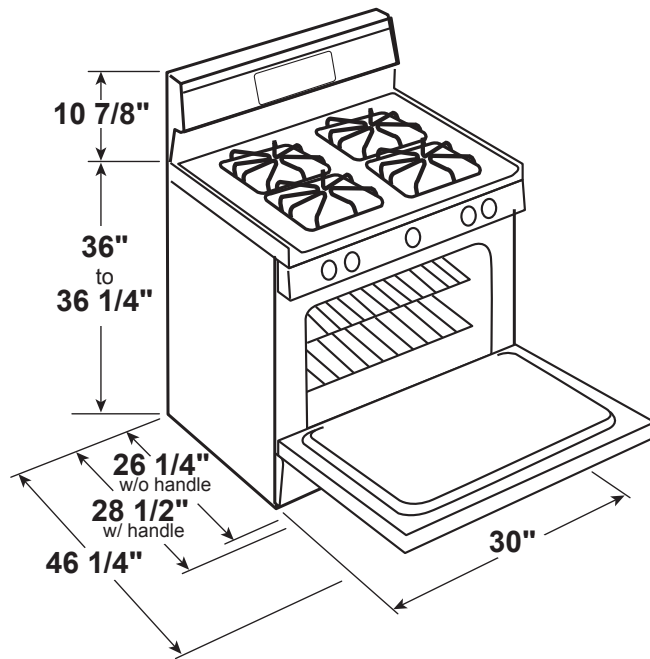

## GE Appliances 30" Free-Standing Gas Range

### DIMENSIONS AND INSTALLATION INFORMATION (IN INCHES)

**ELECTRICAL RATING:** 120V, 60Hz, 15A

Installation Information: Before installing, consult installation instructions packed with product for current dimensional data.

## *GE Appliances 30" Free-Standing Gas Range*

5.0 cu. ft. oven capacity – Cook more dishes at once

Porcelain upswept cooktop – Raised edges contain spills, while the surface is easy to wipe clean

Model JGB450DEKWW – White on white