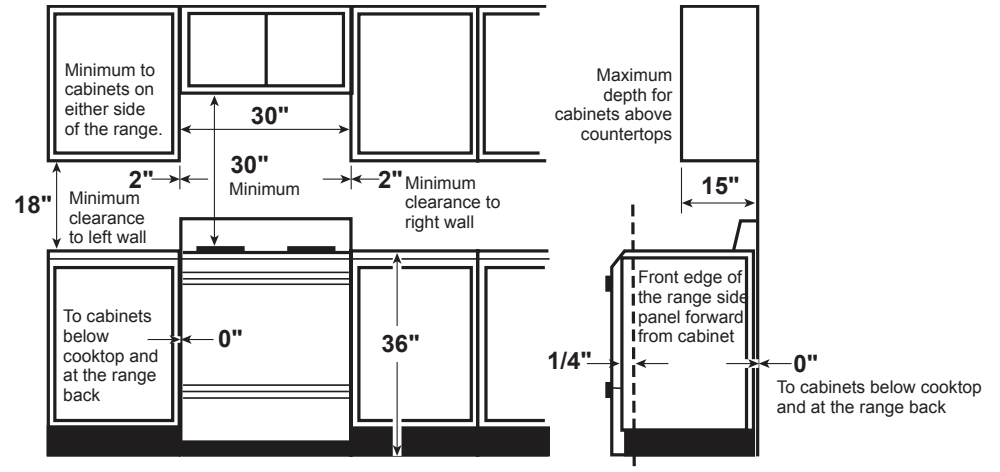

GAS PIPE AND ELECTRICAL OUTLET LOCATIONS

For answers to your Monogram, GE Café™ Series, GE Profile™ Series or GE Appliances product questions, visit our website at geappliances.com or call GE Answer Center® Service, 800.626.2000.

All GE ranges are equipped with an Anti-Tip device. The installation of this device is an important, required step in the installation of the range.