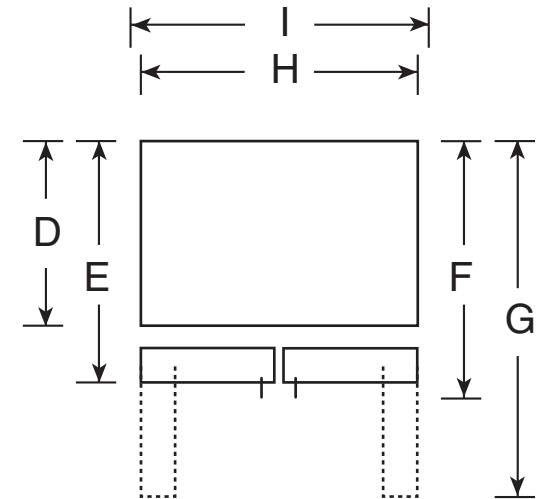

PYE22KMK/KSK

GE Profile™ Series ENERGY STAR® 22.2 Cu. Ft. Counter-Depth French-Door Refrigerator

DIMENSIONS AND INSTALLATION INFORMATION (IN INCHES)

Overall Dimensions	Height to top of door (in.) A	70-1/2
	Height to top of hinge (in.) B	69-7/8
	Height to top of case (in.) C	69
	Case depth without door (in.) D	24-3/8
	Case depth less door handle (in.) E	29-3/4
	Case depth with door handle (in.) F	31-1/4
	Depth with fresh food door open 90° (in.) G	43-3/8
	Width (in.) H	35-3/4
	Width with door open 90° inc. door handle (in.) I	44-5/8
Air	Each side (in.)	1/8
	Top (in.)	1
	Back (in.)	2