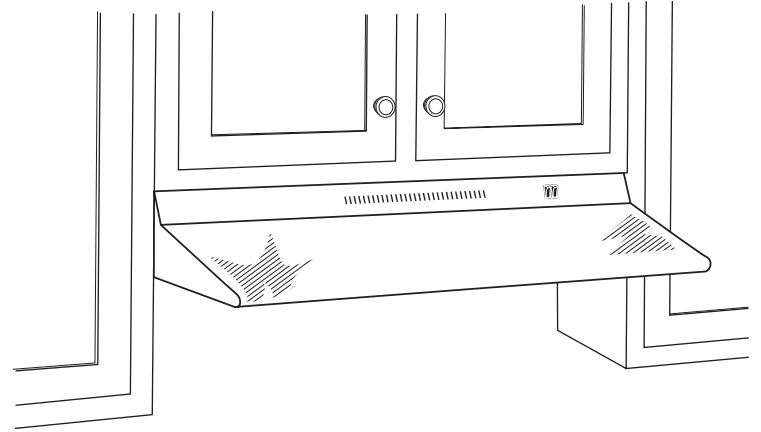

JN328K

GE® Series Standard Range Hood

FEATURES AND BENEFITS

Non-Vented – Effectively filters smoke and vapors through the hood's filtration system.

Cooktop light – Provides light to illuminate cooking surface below hood.

Removable carbon filter – Odor absorbing activated charcoal filter can be easily replaced.

Model JN328KSA – Silver metallic

GE APPLIANCES