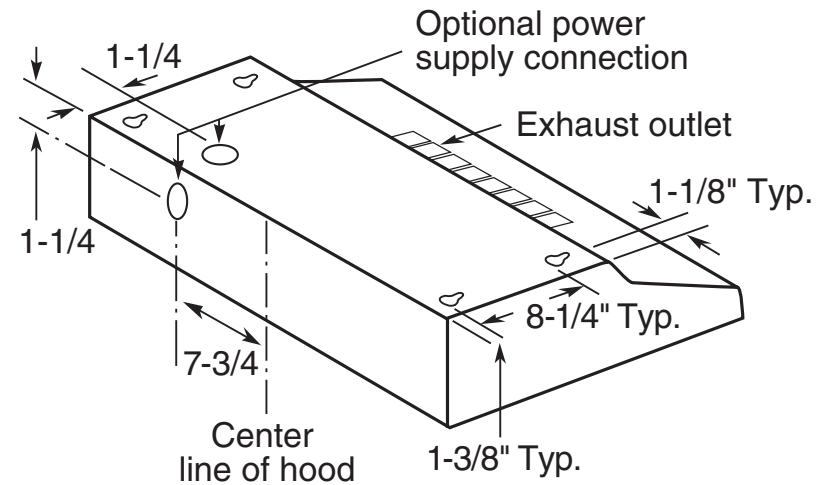

JN328K

GE® Series Standard Range Hood

DIMENSIONS AND INSTALLATION INFORMATION (IN INCHES)

KW RATING	
120V	2.5

WB02X10700 replacement charcoal filter is available for additional cost. Call toll-free 800.626.2002.

JXHC1 CORD KIT: Allows a receptacle in the cabinet over the range to accommodate either an over-the-range microwave oven or a standard hood.

INSTALLATION INFORMATION: Before installing, consult installation instructions, packed with product, for current dimensional data.