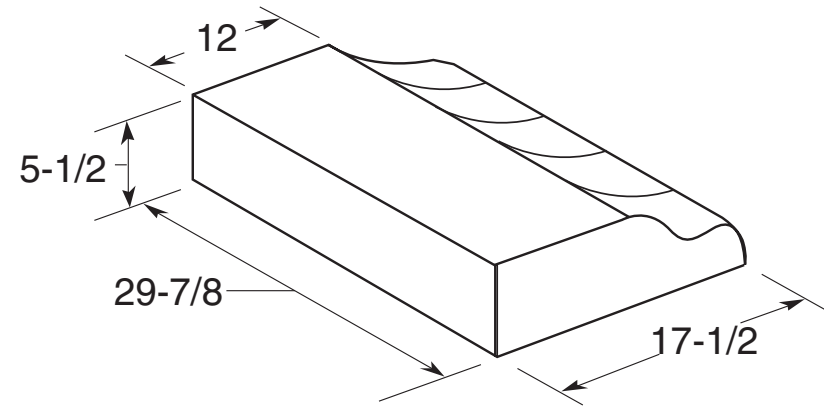

JN328K

GE® Series Standard Range Hood

DIMENSIONS AND INSTALLATION INFORMATION (IN INCHES)

KW RATING	
120V	2.5

WB02X10700 replacement charcoal filter is available for additional cost. Call toll-free 800.626.2002.

JXHC1 CORD KIT: Allows a receptacle in the cabinet over the range to accommodate either an over-the-range microwave oven or a standard hood.

INSTALLATION INFORMATION: Before installing, consult installation instructions, packed with product, for current dimensional data.

GE APPLIANCES

For answers to your Monogram,® GE Profile™ or GE® appliance questions, visit our website at geappliances.com or call GE Answer Center® service, 800.626.2000.

Listed by
Underwriters
Laboratories

Specification Created 8/15