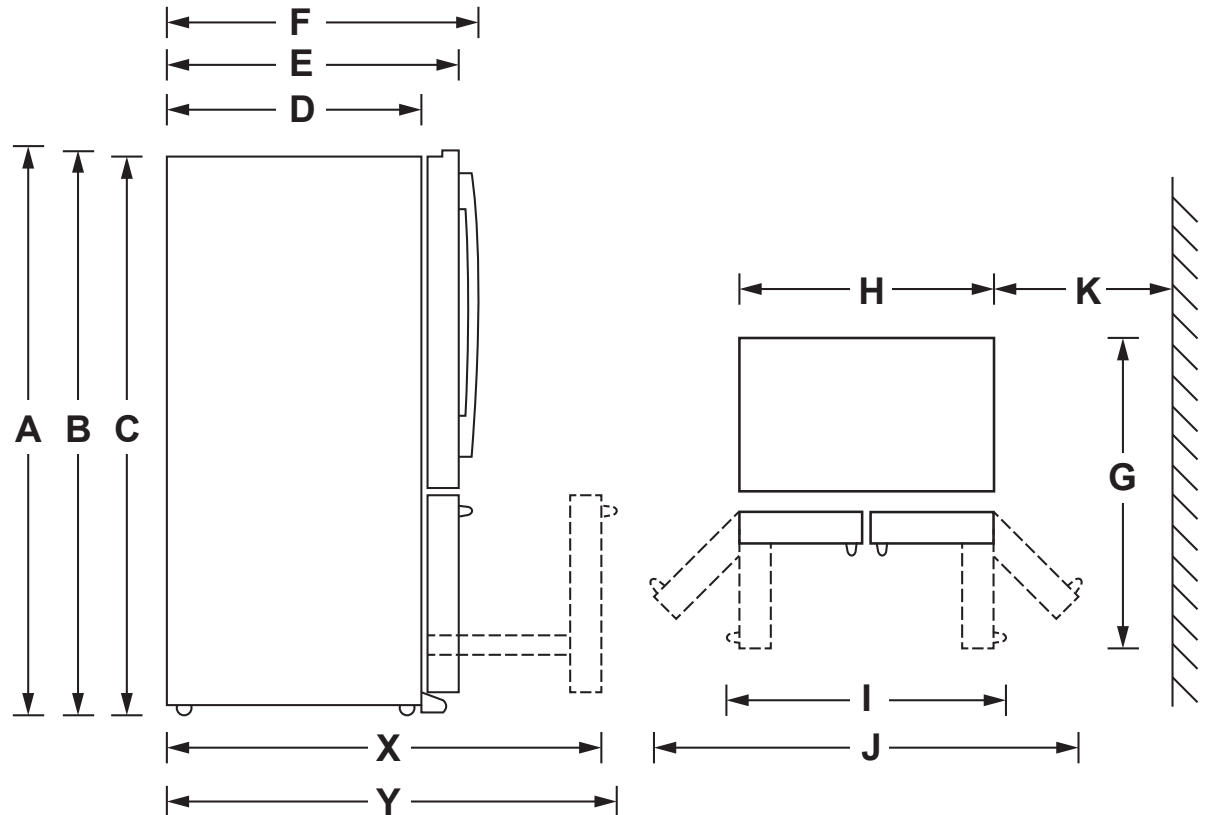

PFD28KBL/KSL

GE Profile™ Series 27.8 Cu. Ft. French-Door Refrigerator with Door In Door

DIMENSIONS AND INSTALLATION INFORMATION (IN INCHES)

Height to top of door (in.) A	70-1/2
Height to top of hinge (in.) B	69-7/8
Height to top of case (in.) C	69
Case depth without door (in.) D	29-3/8
Case depth less door handle (in.) E	34-3/4
Case depth with door handle (in.) F	36-1/4
Depth with fresh food door open 90° (in.) G	48-3/8
Width (in.) H	35-3/4
Width with door open 90° with door handle (in.) I	44-5/8
Width with doors open fully (in.) J	68-1/4
Min distance between side of case and wall, in either direction, to allow doors to open fully (in.) K	16-3/8
Depth with FZ door completely open (w/o handle) (in.) X	51-7/8
Depth with FZ door completely open (w/ handle) (in.) Y	53-3/8