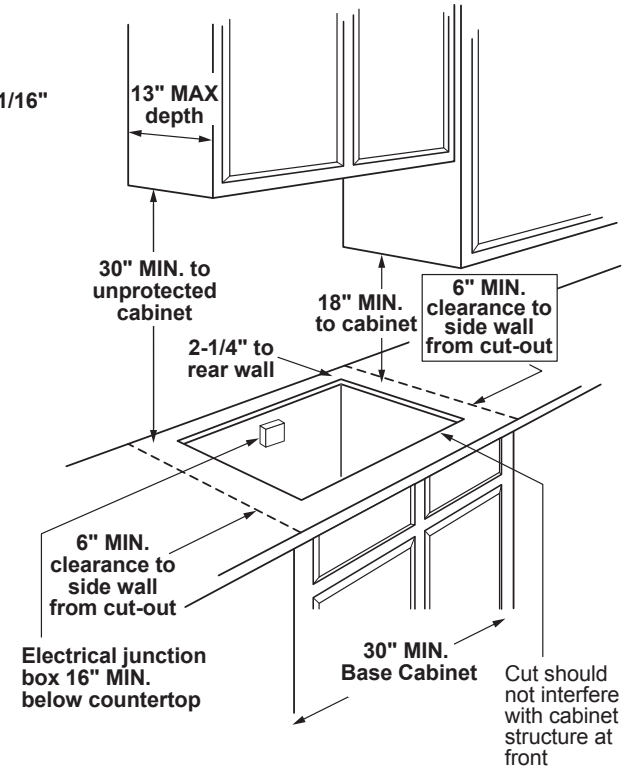

NOTE: If installing with a GE Profile™ Telescopic Downdraft System, consult both cooktop and downdraft installation instructions packed with product before installing. Cooktop gas/electric supply may need to be re-routed to install downdraft.

ELECTRICAL RATING: 120V, 60Hz, 5A

INSTALLATION WITH SINGLE WALL OVEN INFORMATION:

30" Gas Cooktops are approved for use over select GE 27" and 30" Wall Ovens and Warming Drawers. 30" and 36" Gas cooktops are approved for use over select 30" Wall Ovens and Warming Drawers. Refer to cooktop and wall oven/warming drawer installation instructions packed with product for current dimensional data.

INSTALLATION INFORMATION: Before installing, consult installation instructions, packed with product, for current dimensional data.

Gas Connection

Dimension and installation information are shown in inches.
*Allow 5-3/4" depth at rear for electrical and gas connections