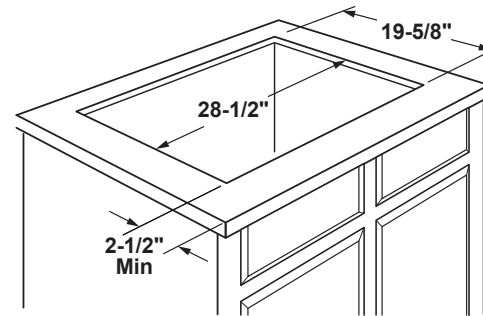

JGP5530DL/SL

GE® 30" Built-In Gas Cooktop

DIMENSIONS AND INSTALLATION INFORMATION

AGA REQUIREMENT: All gas cooktop models require 7/16" free area below cooktop height to combustible material. Requires 18" minimum from countertop to adjacent overhead cabinets.

NOTE: If installing with a GE Profile™ Telescopic Downdraft System, consult both cooktop and downdraft installation instructions packed with product before installing. Cooktop gas/electric supply may need to be re-routed to install downdraft.

ELECTRICAL RATING: 120V, 60Hz, 5A

INSTALLATION WITH SINGLE WALL OVEN INFORMATION:

30" Gas Cooktops are approved for use over select GE 27" and 30" Wall Ovens and Warming Drawers. 30" and 36" Gas cooktops are approved for use over select 30" Wall Ovens and Warming Drawers. Refer to cooktop and wall oven/warming drawer installation instructions packed with product for current dimensional data.

INSTALLATION INFORMATION: Before installing, consult installation instructions, packed with product, for current dimensional data.

Gas Connection