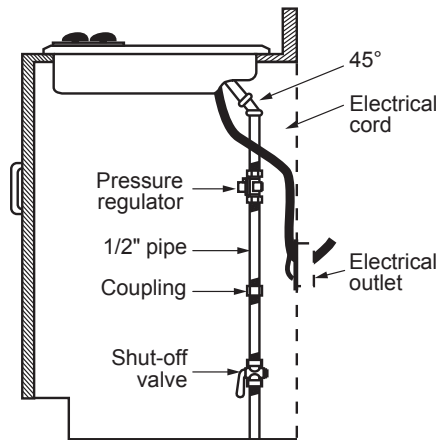

NOTE: If installing with a GE Profile™ Telescopic Downdraft System, consult both cooktop and downdraft installation instructions packed with product before installing. Cooktop gas/electric supply may need to be re-routed to install downdraft.

ELECTRICAL RATING: 120V, 60Hz, 5A

INSTALLATION WITH SINGLE WALL OVEN INFORMATION:

30" Gas Cooktops are approved for use over select GE 27" and 30" Wall Ovens and Warming Drawers. 30" and 36" Gas cooktops are approved for use over select 30" Wall Ovens and Warming Drawers. Refer to cooktop and wall oven/warming drawer installation instructions packed with product for current dimensional data.

INSTALLATION INFORMATION: Before installing, consult installation instructions, packed with product, for current dimensional data.

Gas Connection

Dimension and installation information are shown in inches.
*Allow 5-3/4" depth at rear for electrical and gas connections