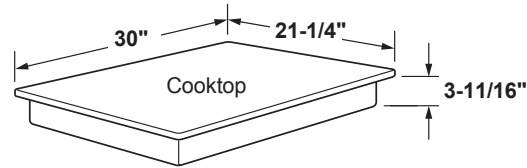

JGP5530DL/SL

GE® 30" Built-In Gas Cooktop

DIMENSIONS AND INSTALLATION INFORMATION

AGA REQUIREMENT: All gas cooktop models require 7/16" free area below cooktop height to combustible material. Requires 18" minimum from countertop to adjacent overhead cabinets.

NOTE: If installing with a GE Profile™ Telescopic Downdraft System, consult both cooktop and downdraft installation instructions packed with product before installing. Cooktop gas/electric supply may need to be re-routed to install downdraft.

ELECTRICAL RATING: 120V, 60Hz, 5A

INSTALLATION WITH SINGLE WALL OVEN INFORMATION:

30" Gas Cooktops are approved for use over select GE 27" and 30" Wall Ovens and Warming Drawers. 30" and 36" Gas cooktops are approved for use over select 30" Wall Ovens and Warming Drawers. Refer to cooktop and wall oven/warming drawer installation instructions packed with product for current dimensional data.

INSTALLATION INFORMATION: Before installing, consult installation instructions, packed with product, for current dimensional data.

Gas Connection