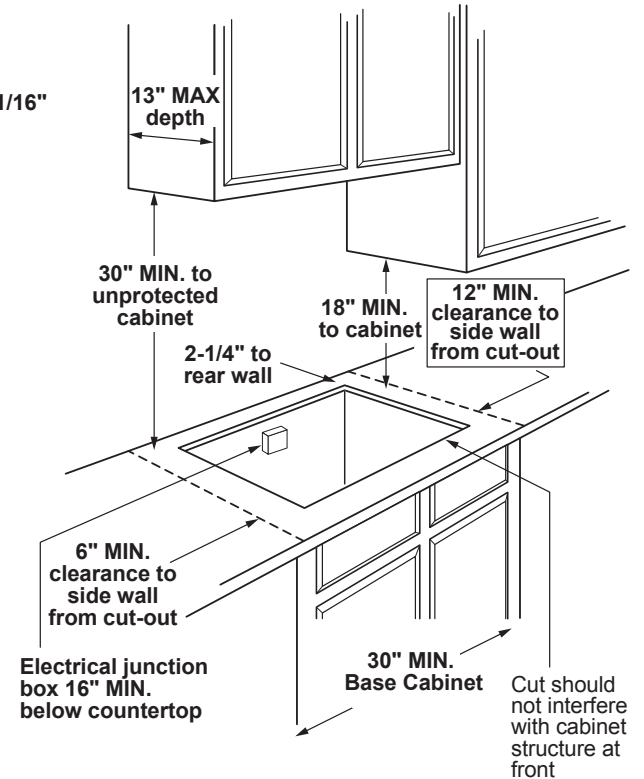

ELECTRICAL RATING: 120V, 60Hz, 5A

INSTALLATION WITH SINGLE WALL OVEN INFORMATION:

30" Gas Cooktops are approved for use over select GE 27" and 30" Wall Ovens and Warming Drawers. 30" and 36" Gas cooktops are approved for use over select 30" Wall Ovens and Warming Drawers. Refer to cooktop and wall oven/warming drawer installation instructions packed with product for current dimensional data.

INSTALLATION INFORMATION: Before installing, consult installation instructions, packed with product, for current dimensional data.

Gas Connection

Dimension and installation information are shown in inches.
*Allow 5-3/4" depth at rear for electrical and gas connections