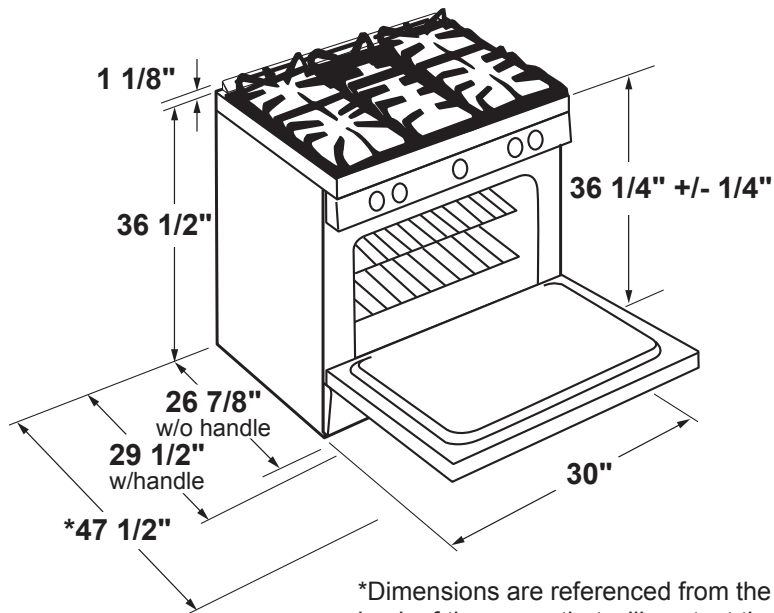

CGS986EEL/SEL

GE Café™ Series 30" Slide-In Front Control Range with Warming Drawer

DIMENSIONS AND INSTALLATION INFORMATION (IN INCHES)

ELECTRICAL REQUIREMENTS: 120v; 60Hz, 15A

INSTALLATION INFORMATION: Before installing, consult installation instructions packed with product for current dimensional data.

For all installations, install the required rear trim to back of range with 4 screws provided.

*Dimensions are referenced from the point at the back of the range that will contact the rear wall first.