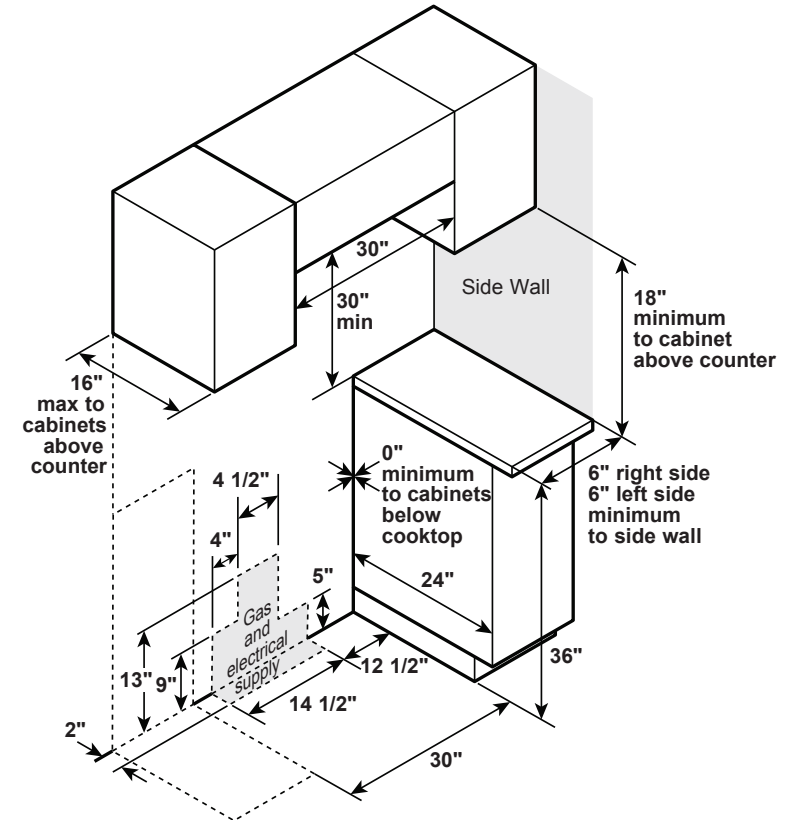

GAS PIPE AND ELECTRICAL OUTLET LOCATIONS

For answers to your Monogram, GE Café™ Series, GE Profile™ Series or GE Appliances product questions, visit our website at geappliances.com or call GE Answer Center® Service, 800.626.2000.