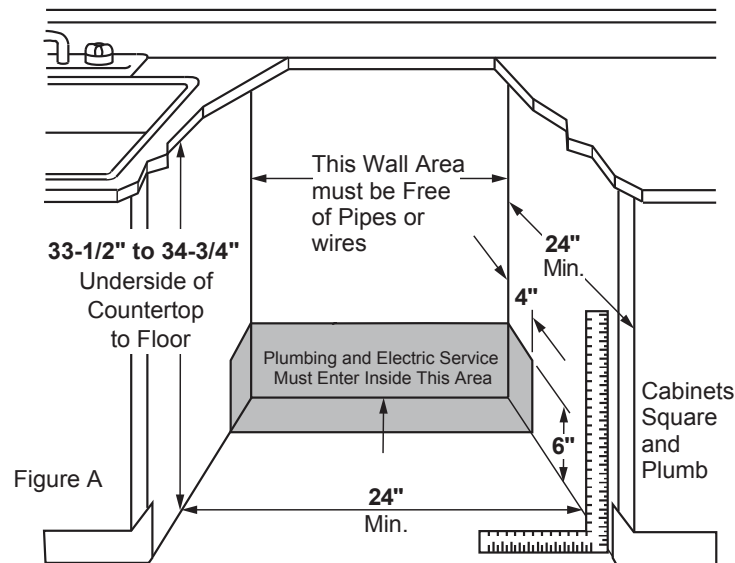

PDT845SMJ/SSJ/SBL

GE Profile™ Series Stainless Steel Interior Dishwasher with Hidden Controls

DIMENSIONS AND INSTALLATION INFORMATION (IN INCHES)

ELECTRICAL RATING

Voltage AC.....	120
Hertz.....	60
Total connected load amperage.....	9.0
Calrod® heater watts max.....	1060

For use on adequately wired 120-volt, 15-amp circuit having 2-wire service with a separate ground wire. This appliance must be grounded for safe operation.

INSTALLATION INFORMATION: Before installing, consult installation instructions packed with product for current dimensional data.