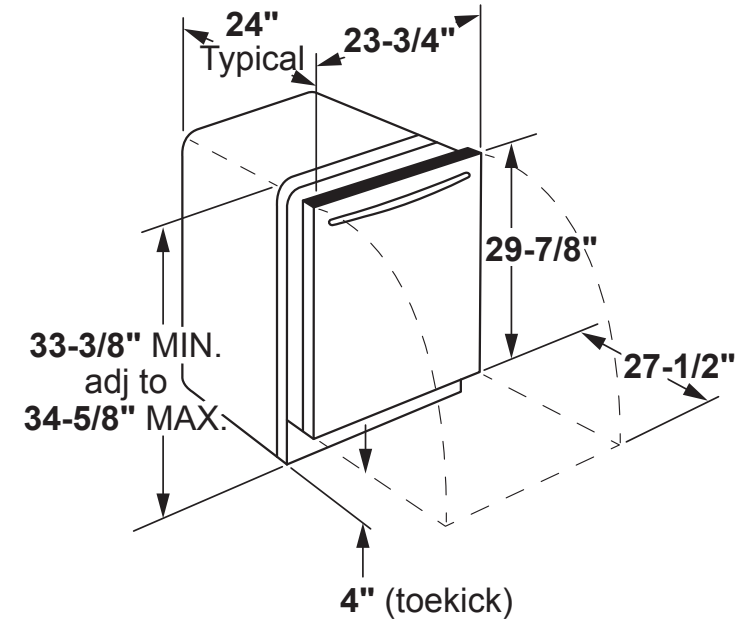

PDT845SMJ/SSJ/SBL

GE Profile™ Series Stainless Steel Interior Dishwasher with Hidden Controls

DIMENSIONS AND INSTALLATION INFORMATION (IN INCHES)

ELECTRICAL RATING

Voltage AC.....	120
Hertz.....	60
Total connected load amperage.....	9.0
Calrod® heater watts max.....	1060

For use on adequately wired 120-volt, 15-amp circuit having 2-wire service with a separate ground wire. This appliance must be grounded for safe operation.

INSTALLATION INFORMATION: Before installing, consult installation instructions packed with product for current dimensional data.

Easy touch adjustable upper rack with 2 Stem Safe shelves - Quickly adjust the upper rack 2 inches up or down to accommodate tall glassware and 10 ½" plates with plenty of room in the bottom rack for large platters and cookie sheets