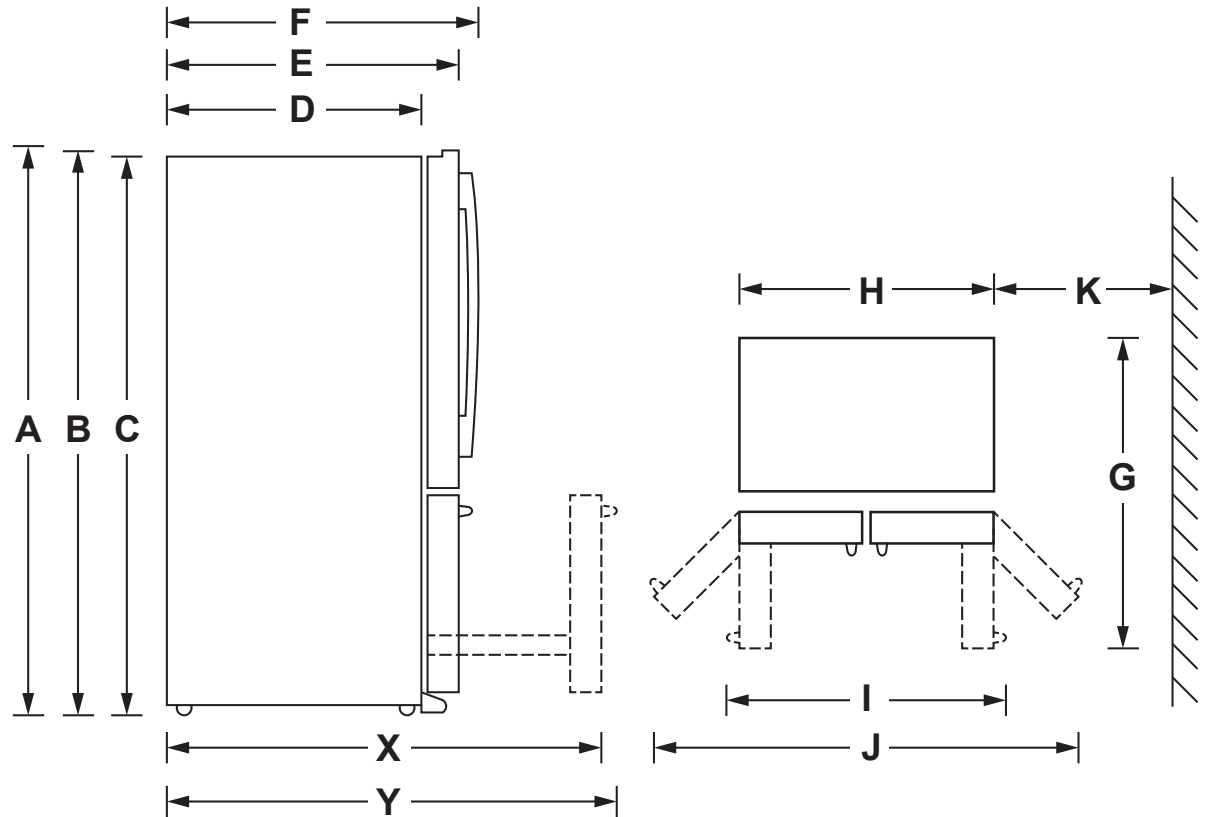

PYE22KBL/KMK/KSK

GE Profile™ Series ENERGY STAR® 22.2 Cu. Ft. Counter-Depth French-Door Refrigerator

DIMENSIONS AND INSTALLATION INFORMATION (IN INCHES)

Height to top of door (in.) A	70-1/2
Height to top of hinge (in.) B	69-7/8
Height to top of case (in.) C	69
Case depth without door (in.) D	24-3/8
Case depth less door handle (in.) E	29-3/4
Case depth with door handle (in.) F	31-1/4
Depth with fresh food door open 90° (in.) G	43-3/8
Width (in.) H	35-3/4
Width with door open 90° with door handle (in.) I	44-5/8
Width with doors open fully (in.) J	68
Min distance between side of case and wall, in either direction, to allow doors to open fully (in.) K	16-1/8
Depth with FZ door completely open (w/o handle) (in.) X	44-3/4
Depth with FZ door completely open (w/ handle) (in.) Y	46-1/4