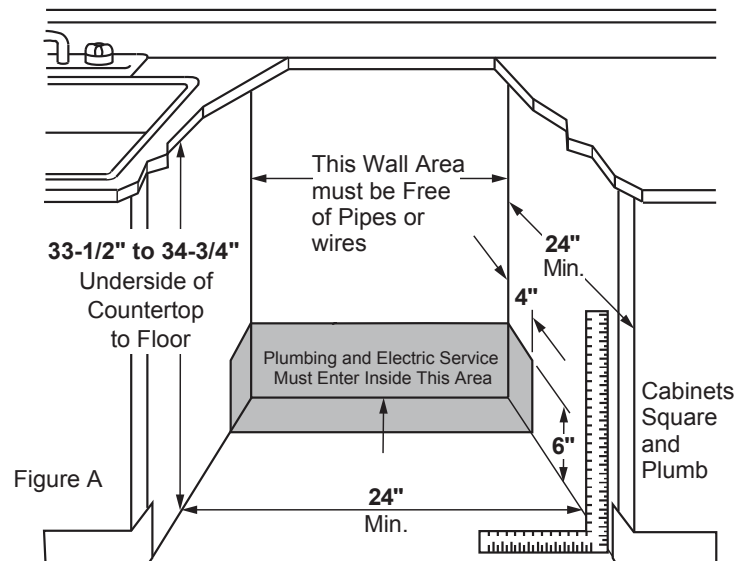

PDT855SMJ/SSJ/SBL

GE Profile™ Series Stainless Steel Interior Dishwasher with Hidden Controls

DIMENSIONS AND INSTALLATION INFORMATION (IN INCHES)

ELECTRICAL RATING

Voltage AC.....	120
Hertz.....	60
Total connected load amperage.....	9.0
Calrod® heater watts max.....	1060

For use on adequately wired 120-volt, 15-amp circuit having 2-wire service with a separate ground wire. This appliance must be grounded for safe operation.

INSTALLATION INFORMATION: Before installing, consult installation instructions packed with product for current dimensional data.