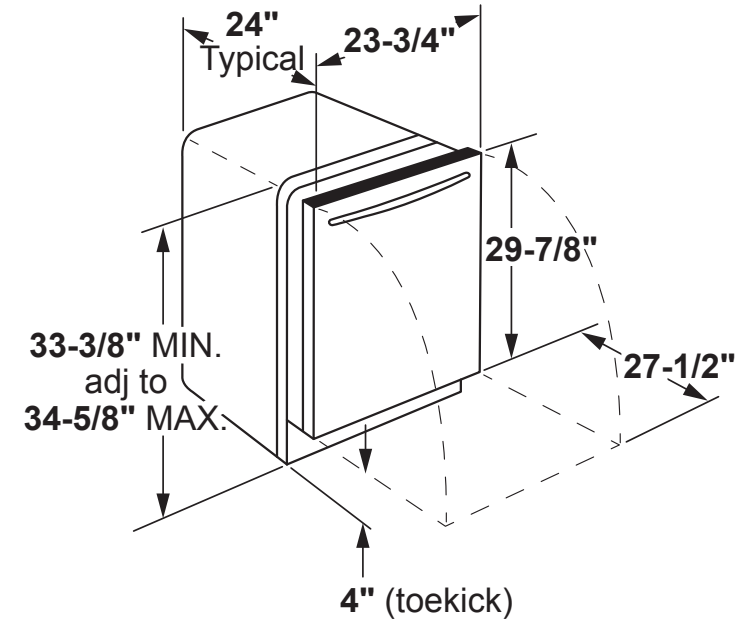

PDT855SMJ/SSJ/SBL

GE Profile™ Series Stainless Steel Interior Dishwasher with Hidden Controls

DIMENSIONS AND INSTALLATION INFORMATION (IN INCHES)

ELECTRICAL RATING

Voltage AC.....	120
Hertz.....	60
Total connected load amperage.....	9.0
Calrod® heater watts max.....	1060

For use on adequately wired 120-volt, 15-amp circuit having 2-wire service with a separate ground wire. This appliance must be grounded for safe operation.

INSTALLATION INFORMATION: Before installing, consult installation instructions packed with product for current dimensional data.