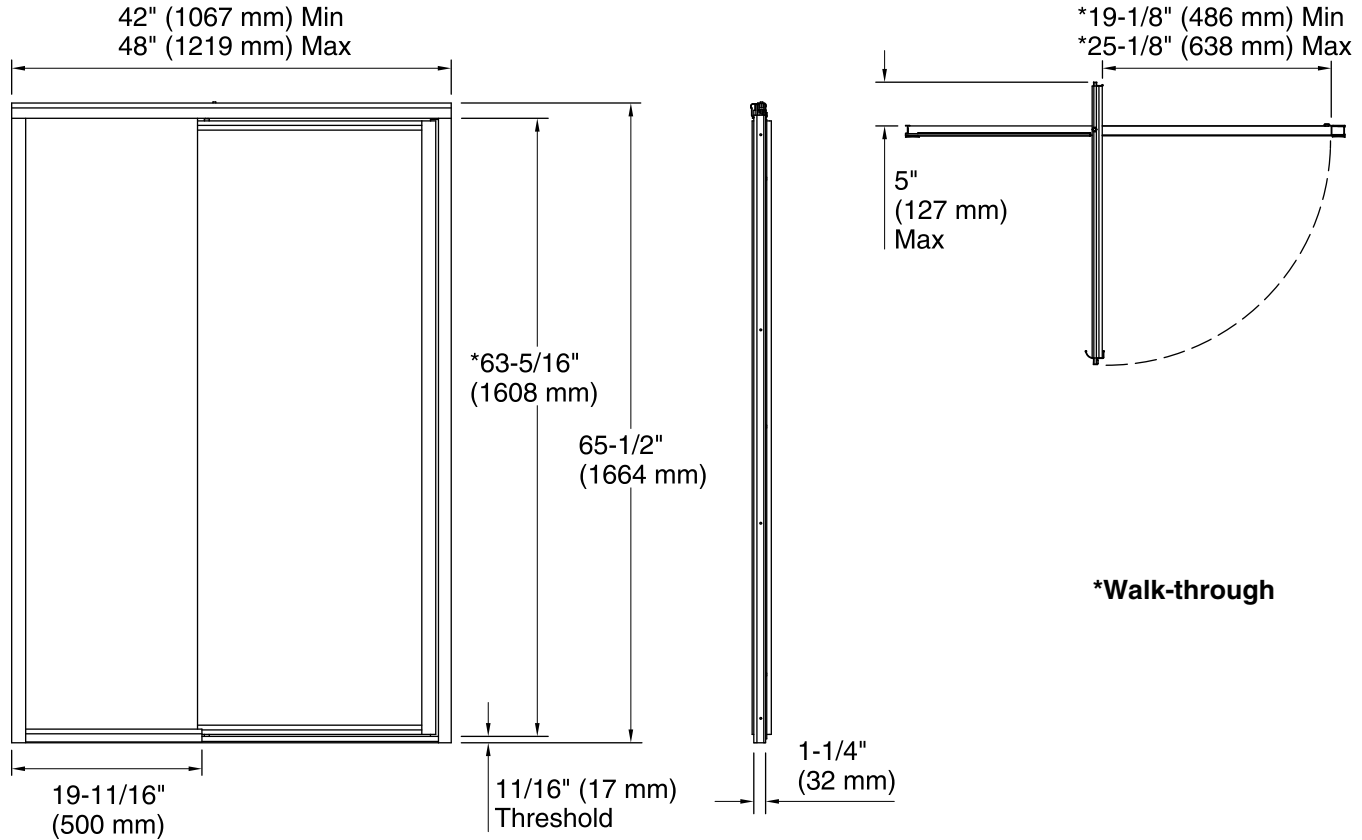

**Features**

- Framed, 1/8" (3 mm) thick tempered glass door and 3/16" (5 mm) thick tempered glass in-line panel.
- Pivot bushings provide smooth, silent operation.
- Full-length magnetic door latch provides secure door closure.
- Threshold conveniently directs water back into shower.
- Full-length handle for easy operation.

**Technical Information**

All product dimensions are nominal.

Installation type: For shower base installation

Opening Width - Min: 42" (1067 mm)

Opening Width - Max: 48" (1219 mm)

Walk-through - Min: 19-1/8" (486 mm)

Walk-through - Max: 25-1/8" (638 mm)

Glass thickness: 1/8" (3 mm)

**Notes**

Install this product according to the installation guide.

The vertical opening should be a minimum of 67" (1702 mm) to allow for installation clearance.