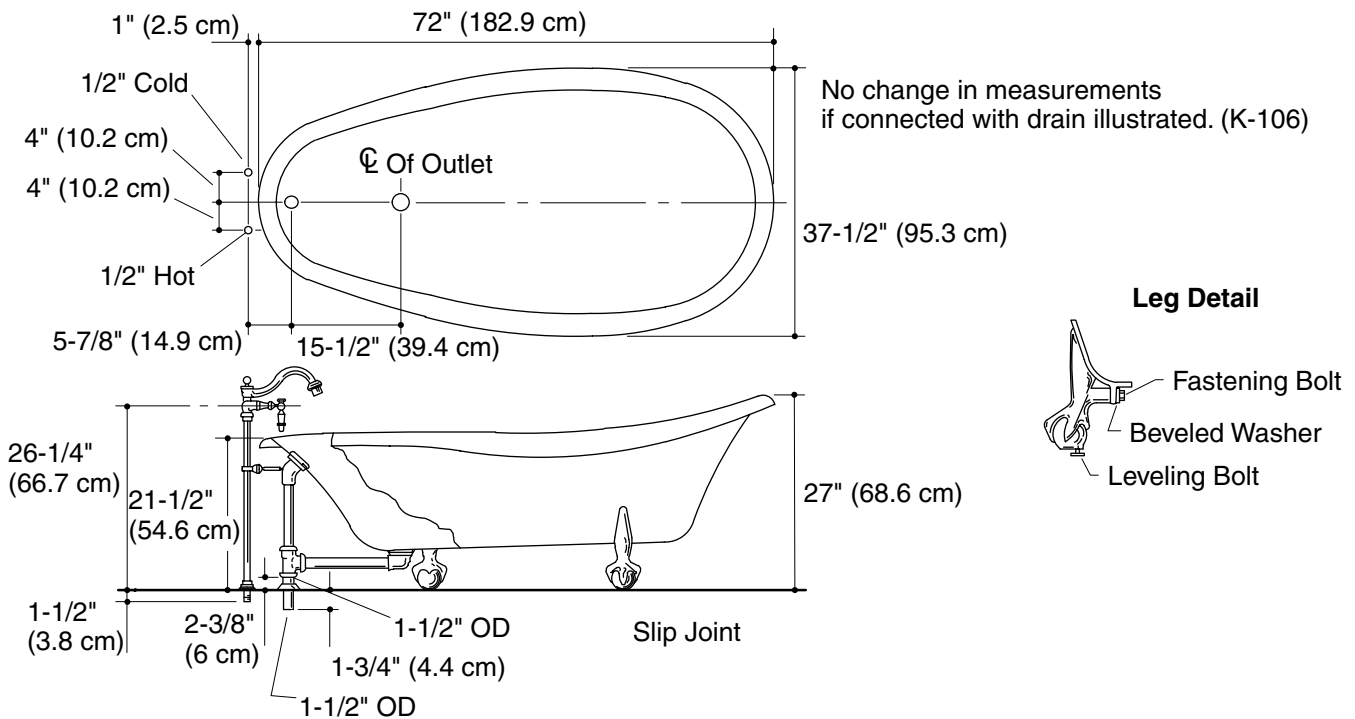

BIRTHDAY BATH®

Technical Information

Fixture*:	
Basin area:	
Bathing well	43" (109.2 cm) x 21" (53.3 cm)
Top area	67" (170.2 cm) x 31" (78.7 cm)
Weight	430 lbs (195 kg)
To overflow:	
Water depth	11-1/8" (28.3 cm)
Capacity	50 gal (189.3 L)
* Approximate measurements for comparison only.	

Installation Notes

Install this product according to the installation guide.

Floor support under bath must provide for a minimum of 47 lbs/square foot (227 kg/square meter) loading.

Product Diagram