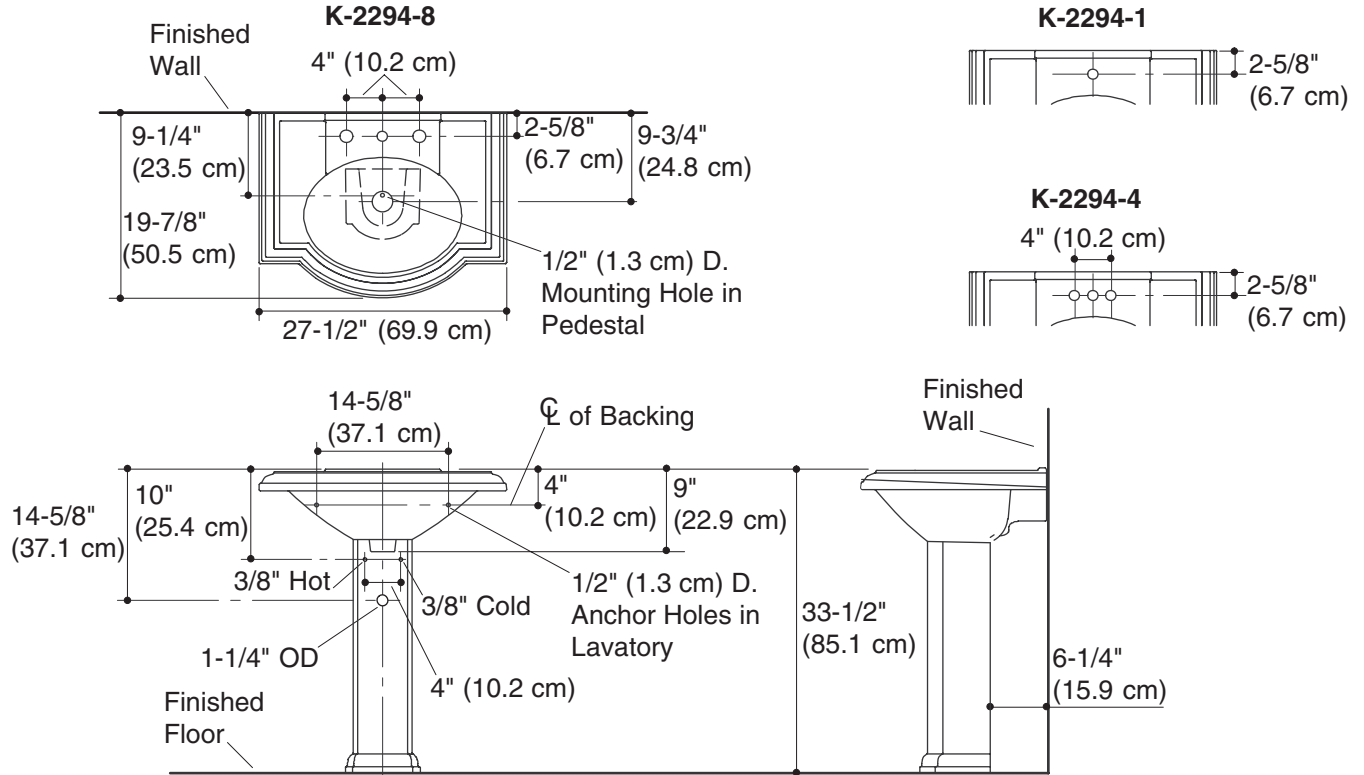

DEVONSHIRE®

Technical Information

Fixture*:	basin area	water depth
Lavatory	17" (43.2 cm) x 12" (30.5 cm)	4-7/8" (12.4 cm)
Drain hole	1-3/4" (4.4 cm) D.	
* Approximate measurements for comparison only.		

Holes	K-2294-8	K-2294-4	K-2294-1
Spout	1-3/8" (3.5 cm) D.	1-1/4" (3.2 cm) D.	1-3/8" (3.5 cm) D.
Faucet	1-3/8" (3.5 cm) D.	1-1/4" (3.2 cm) D.	

Included Components:	
Lavatory basin, 8" (20.3 cm) centers	K-2295-8
Lavatory basin, 4" (10.2 cm) centers	K-2295-4
Lavatory basin, single-hole	K-2295-1
Pedestal	K-2288
Accessory pack	52204
Rubber pads	63069

Optional Components:

Hollow wall pedestal lavatory mounting kit	1041816

Installation Notes

Install this product according to the installation guide.

Product Diagram