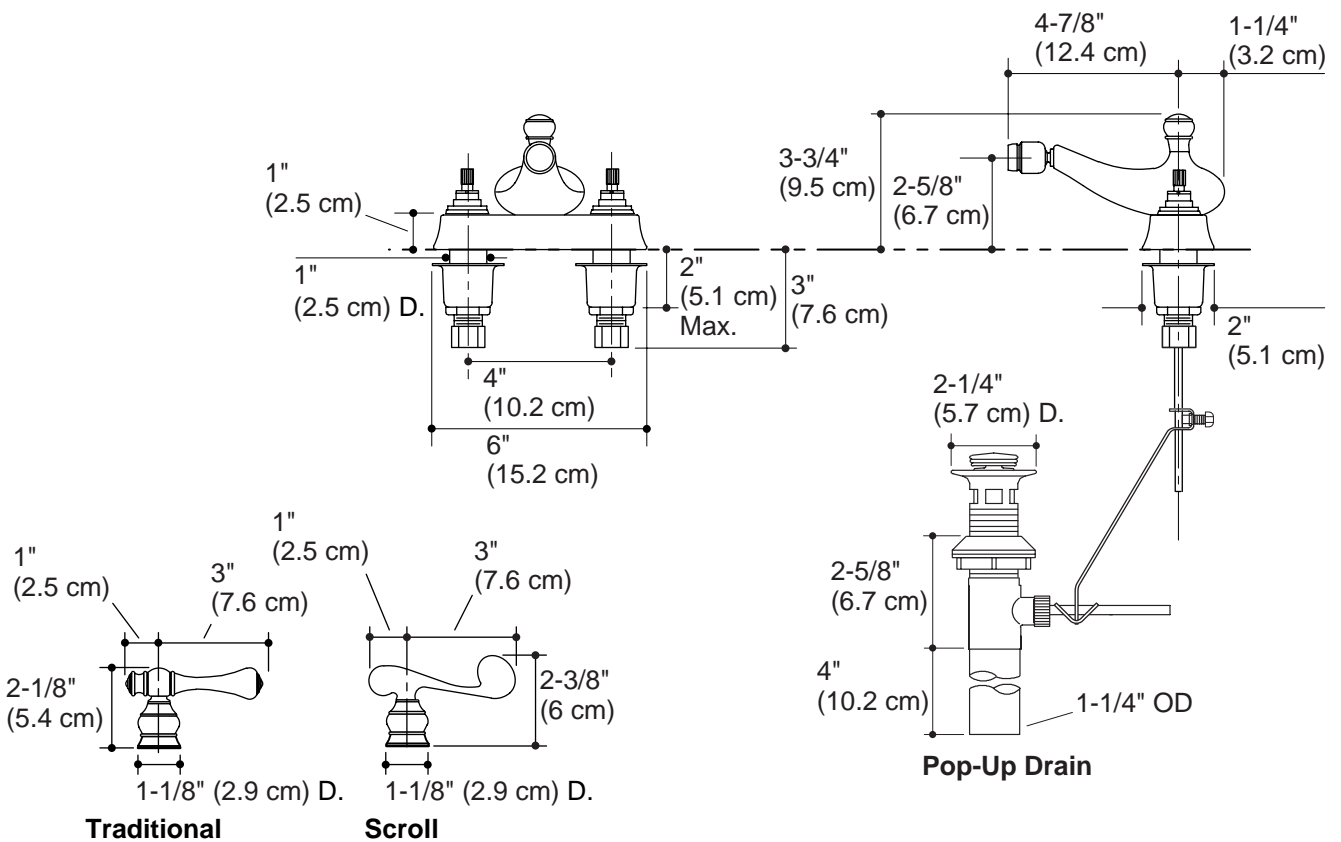

REVIVAL®

Installation Notes

Install this product according to the installation guide.

Product Diagram