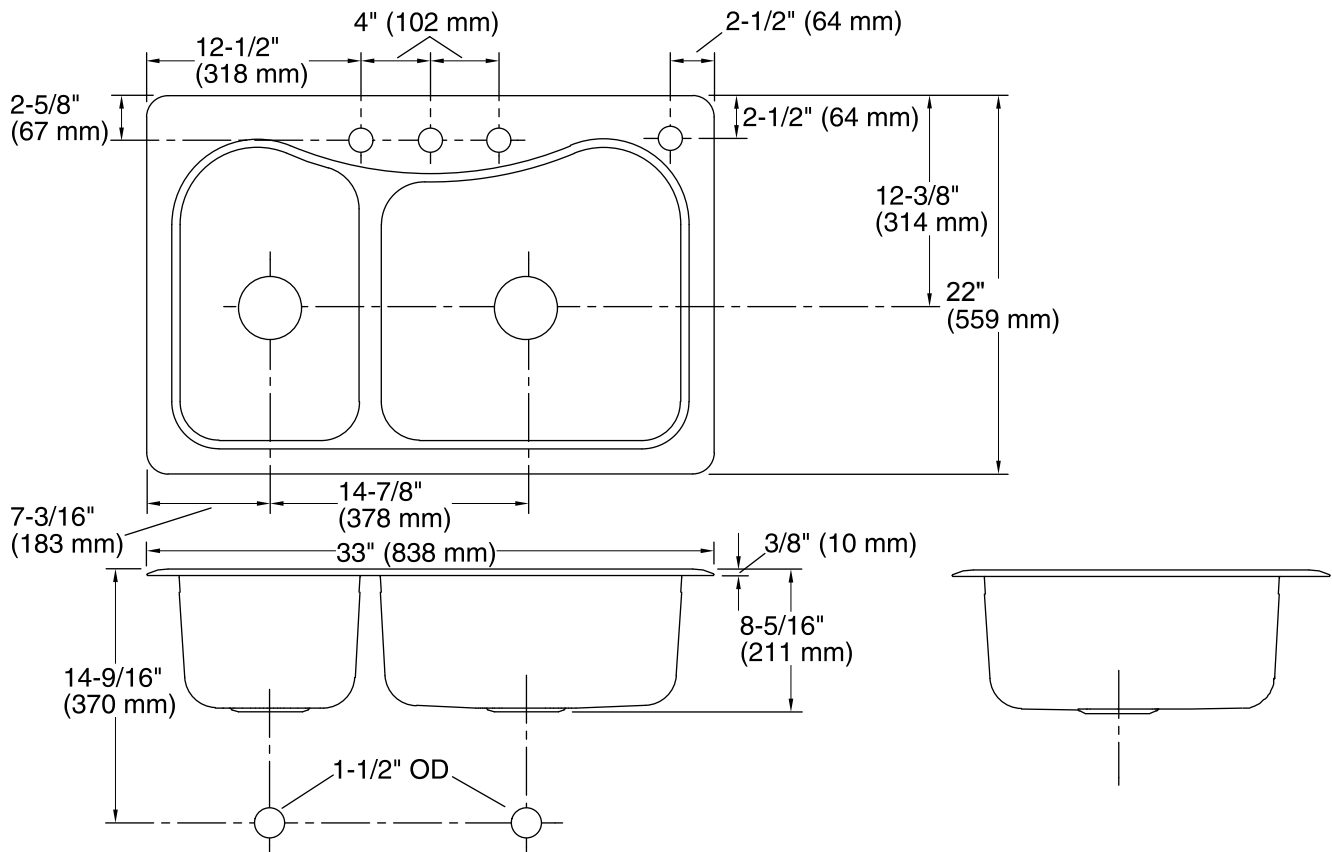

Technical Information

All product dimensions are nominal.

Bowl configuration:	X-Large/medium
Installation:	Top-mount
Cutout:	Top-mount, 32-1/2" x 21-1/2" (826 mm x 546 mm) with 1" (25 mm) radius corners
Bowl area (Left)	Length: 17-1/16" (433 mm) Width: 10-7/16" (265 mm) Bowl depth: 8" (203 mm)
Bowl area (Right)	Length: 17-7/16" (443 mm) Width: 17-1/16" (433 mm) Bowl depth: 8" (203 mm)
Number of deck holes:	4
Faucet hole(s):	1-7/16" (37 mm)
Drain hole:	3-5/8" (92 mm)

Notes

Install this product according to the installation instructions.