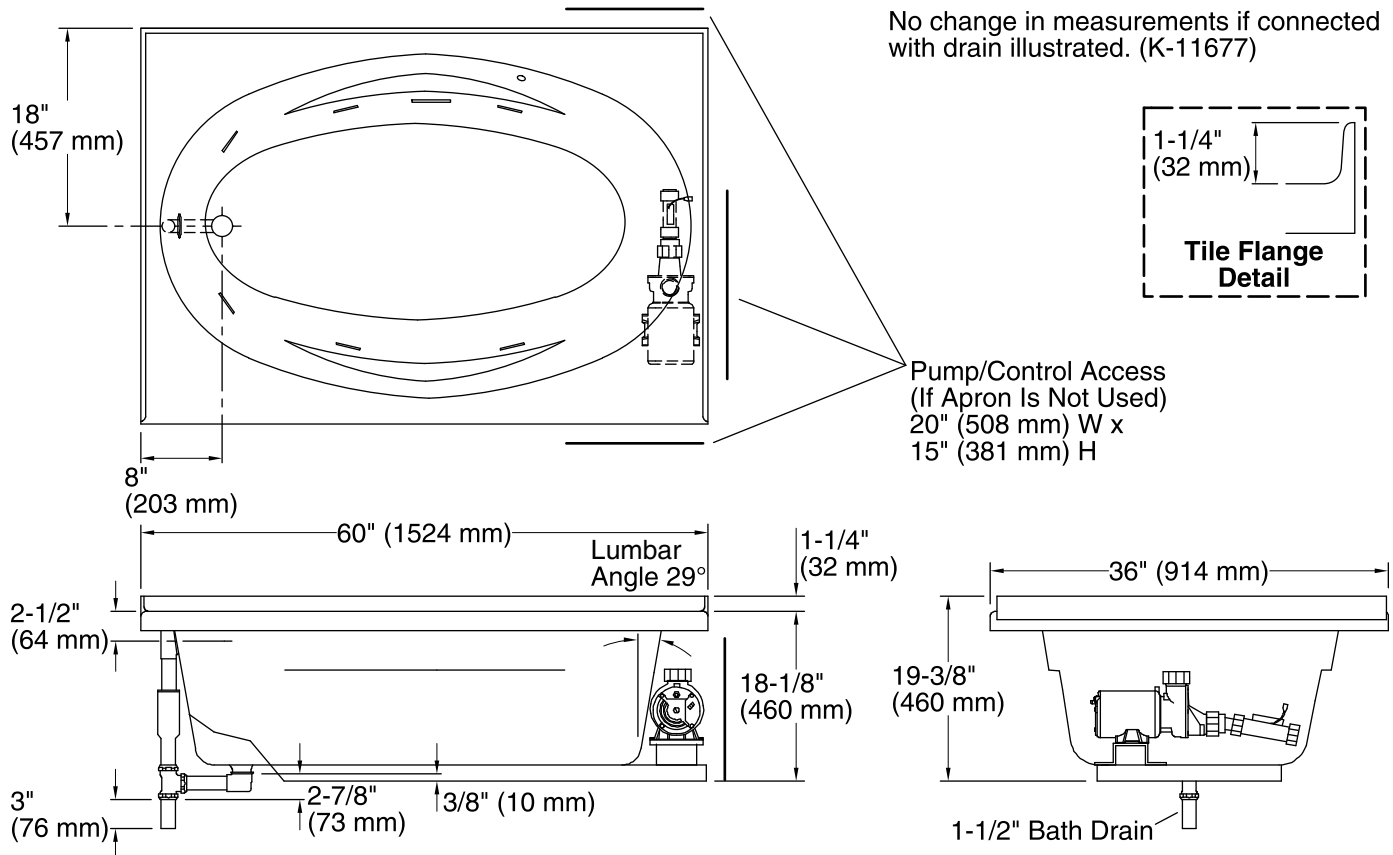

Installation

- Alcove
- 60" (1524 mm) x 36" (914 mm) x 18-1/8" (460 mm)

Recommended Accessories

- K-11677 Bath Drain
- K-1284 Removable Apron
- K-24916 Wireless Music Kit

Codes/Standards

- ASME A112.19.7/CSA B45.10
- CSA B45.5/IAPMO Z124
- UL 1795
- Greenguard UL 2818 - Gold
- CARB P2

No change in measurements if connected with drain illustrated. (K-11677)

Pump/Control Access
(If Apron Is Not Used)
20" (508 mm) W x
15" (381 mm) H

Required Electrical Service

Two dedicated circuits required, protected with Class A Ground-Fault Circuit-Interrupter (GFCI) or Residual Current Device (RCD).

Pump: 120 V, 15 A, 60 Hz
Heater: 120 V, 15 A, 60 Hz

Technical Information

All product dimensions are nominal.

Installation: 3-Wall Alcove
Drain location: Left
Basin area, bottom: 46" x 23" (1168 mm x 584 mm)
Basin area, top: 55" x 25" (1397 mm x 635 mm)
Weight: 60 lbs (27.2 kg)
Minimum floor load: 37 lbs/ft² (180.6 kg/m²)
Water depth: 14" (356 mm)
Water capacity: 57 gal (215.8 L)
Cutout: Drop-in, 58-1/2" x 34-1/2" (1486 mm x 876 mm)
Electrical component rating: Pump: 120 V, 7.5 A, 60 Hz
Heater: 120 V, 12.5 A, 60 Hz, 1500 W
Minimum flat for door: 2-3/4" (69 mm)

Notes

Measure your actual product for rough-in details.

Install this product according to the installation instructions.

The hot water supply should be 70% of the capacity of the bath or greater. Installations will vary.