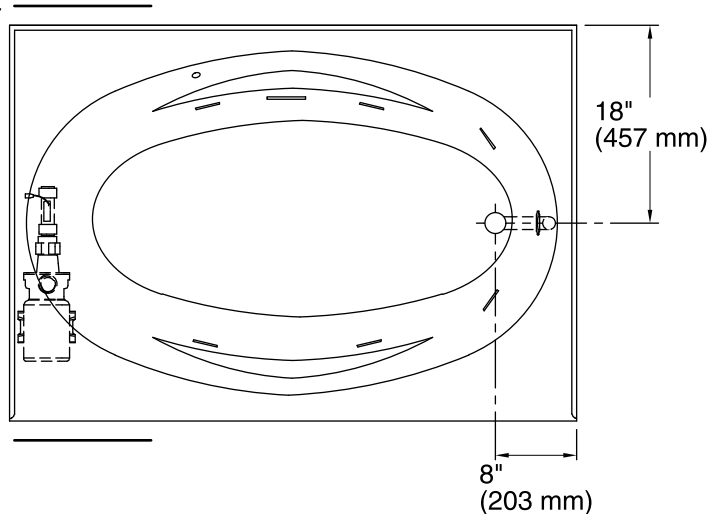

Installation

- Alcove
- 60" (1524 mm) x 36" (914 mm) x 18-1/8" (460 mm)

Recommended Accessories

- K-1284 Removable Apron
- K-11677 Bath Drain
- K-24916 Wireless Music Kit

Codes/Standards

- ASME A112.19.7/CSA B45.10
- CSA B45.5/IAPMO Z124
- UL 1795
- Greenguard UL 2818 - Gold
- CARB P2

No change in measurements if connected with drain illustrated. (K-11677)

Pump/Control Access
(If Apron Is Not Used)
20" (508 mm) W x
15" (381 mm) H

Required Electrical Service

Two dedicated circuits required, protected with Class A Ground-Fault Circuit-Interrupter (GFCI) or Residual Current Device (RCD).

Pump: 120 V, 15 A, 60 Hz
Heater: 120 V, 15 A, 60 Hz

Technical Information

All product dimensions are nominal.

Installation: 3-Wall Alcove
Drain location: Right
Basin area, bottom: 46" x 23" (1168 mm x 584 mm)
Basin area, top: 55" x 25" (1397 mm x 635 mm)
Weight: 60 lbs (27.2 kg)
Minimum floor load: 37 lbs/ft² (180.6 kg/m²)
Water depth: 14" (356 mm)
Water capacity: 57 gal (215.8 L)
Cutout: Drop-in, 58-1/2" x 34-1/2" (1486 mm x 876 mm)
Electrical component rating: Pump: 120 V, 7.5 A, 60 Hz
Heater: 120 V, 12.5 A, 60 Hz, 1500 W
Pump speed: Single