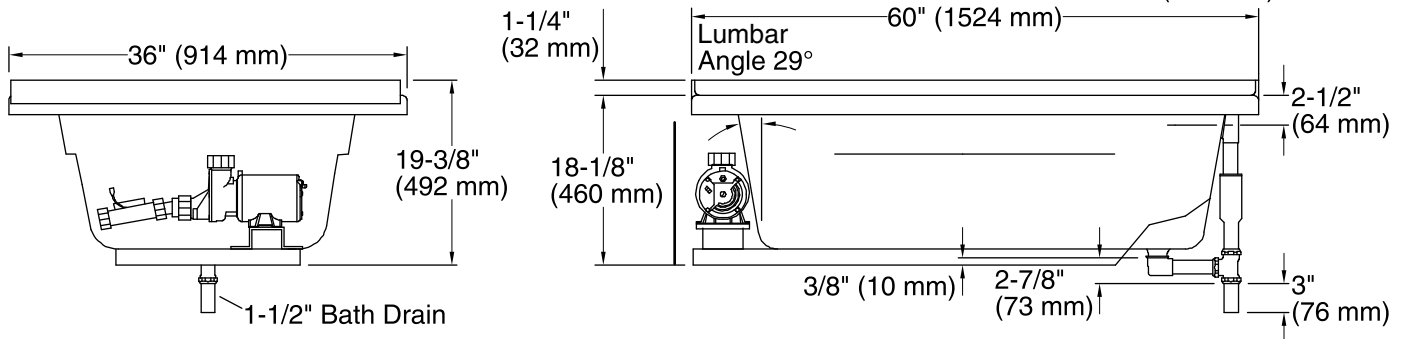

Installation

- Alcove
- 60" (1524 mm) x 36" (914 mm) x 18-1/8" (460 mm)

Recommended Accessories

- K-1284 Removable Apron
- K-11677 Bath Drain
- K-24916 Wireless Music Kit

Codes/Standards

- ASME A112.19.7/CSA B45.10
- CSA B45.5/IAPMO Z124
- UL 1795
- Greenguard UL 2818 - Gold
- CARB P2

No change in measurements if connected with drain illustrated. (K-11677)

Pump/Control Access
(If Apron Is Not Used)
20" (508 mm) W x
15" (381 mm) H

Required Electrical Service

Two dedicated circuits required, protected with Class A Ground-Fault Circuit-Interrupter (GFCI) or Residual Current Device (RCD).

Pump: 120 V, 15 A, 60 Hz
Heater: 120 V, 15 A, 60 Hz

Technical Information

All product dimensions are nominal.

Installation: 3-Wall Alcove
Drain location: Right
Basin area, bottom: 46" x 23" (1168 mm x 584 mm)
Basin area, top: 55" x 25" (1397 mm x 635 mm)
Weight: 60 lbs (27.2 kg)
Minimum floor load: 37 lbs/ft² (180.6 kg/m²)
Water depth: 14" (356 mm)
Water capacity: 57 gal (215.8 L)
Cutout: Drop-in, 58-1/2" x 34-1/2" (1486 mm x 876 mm)
Electrical component rating: Pump: 120 V, 7.5 A, 60 Hz
Heater: 120 V, 12.5 A, 60 Hz, 1500 W
Pump speed: Single

Notes

Measure your actual product for rough-in details.

Install this product according to the installation instructions.

The hot water supply should be 70% of the capacity of the bath or greater. Installations will vary.