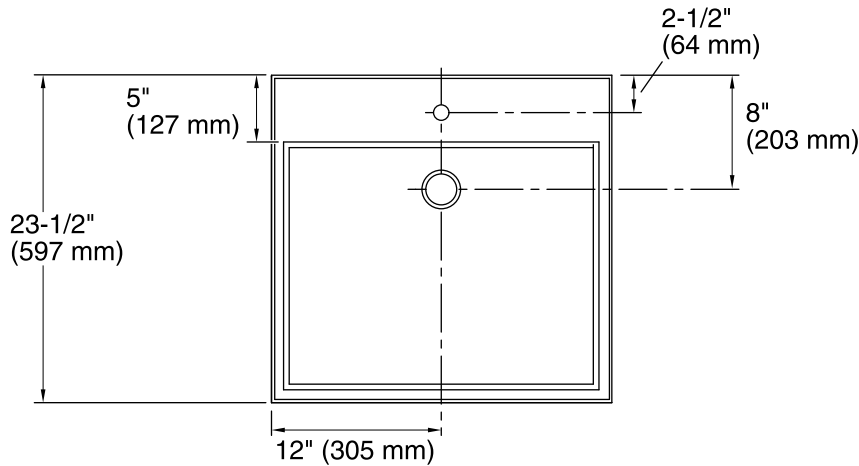

## Features

- Fireclay
- Without overflow.
- Countertop or wall-mount installation.
- Single faucet hole.
- Complements the Purist Suite.
- 24" (610 mm) x 23-1/2" (597 mm)

## Technical Information

All product dimensions are nominal.

Installation:	Above-counter, Wall-mount
Bowl area (Only)	Length: 22" (559 mm) Width: 17-1/2" (445 mm) Water depth: 1-3/4" (44 mm)
Number of deck holes:	1
Faucet hole(s):	1-3/8" (35 mm)
Template:	1014137-7, required, included