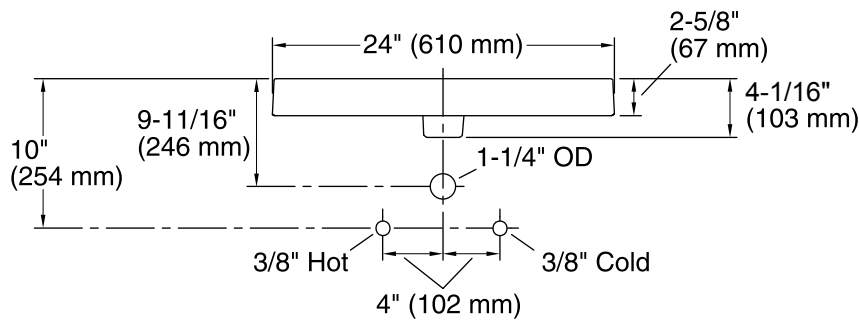

## Features

- Fireclay
- Without overflow.
- Countertop or wall-mount installation.
- Single faucet hole.
- Complements the Purist Suite.
- 24" (610 mm) x 23-1/2" (597 mm)

## Technical Information

All product dimensions are nominal.

Installation:	Above-counter, Wall-mount
Bowl area (Only)	Length: 22" (559 mm) Width: 17-1/2" (445 mm) Water depth: 1-3/4" (44 mm)
Number of deck holes:	1
Faucet hole(s):	1-3/8" (35 mm)
Template:	1014137-7, required, included