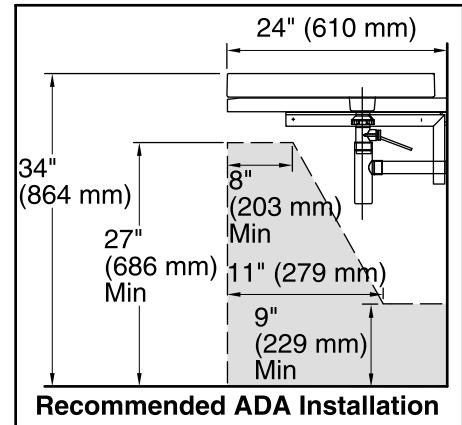

## Features

- Fireclay
- Without overflow.
- Countertop or wall-mount installation.
- Single faucet hole.
- Complements the Purist Suite.
- 24" (610 mm) x 23-1/2" (597 mm)

## Technical Information

All product dimensions are nominal.

Installation:	Above-counter, Wall-mount
Bowl area (Only)	Length: 22" (559 mm) Width: 17-1/2" (445 mm) Water depth: 1-3/4" (44 mm)
Number of deck holes:	1
Faucet hole(s):	1-3/8" (35 mm)
Template:	1014137-7, required, included