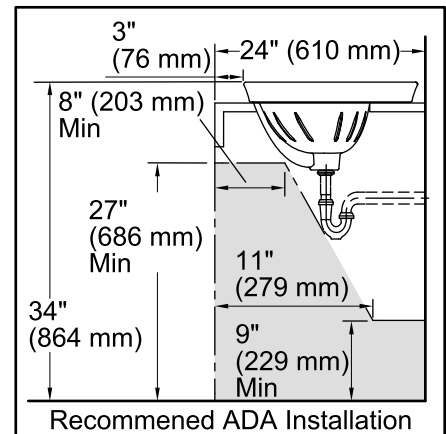

Features

- Vitreous china.
- Drop-In.
- Oval basin.
- With overflow.
- 4-inch centers.
- Coordinates with other products in the Serif collection.
- 22-1/8" (562 mm) x 16-1/4" (413 mm) x 8-1/4" (210 mm)

Technical Information

All product dimensions are nominal.

Bowl configuration:	Single
Installation:	Drop-in
Bowl area (Only)	Length: 16-7/8" (429 mm) Width: 10-1/8" (257 mm) Water depth: 4-7/8" (124 mm)
Number of deck holes:	3
Faucet hole(s):	1-3/16" (30 mm)
Drain hole:	1-3/4" (44 mm)
Template:	1014189-7, required, included