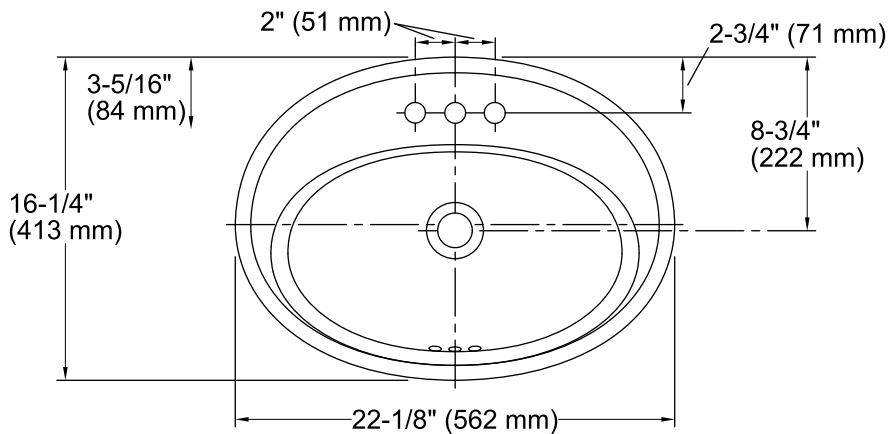

Features

- Vitreous china.
- Drop-In.
- Oval basin.
- With overflow.
- 4-inch centers.
- Coordinates with other products in the Serif collection.
- 22-1/8" (562 mm) x 16-1/4" (413 mm) x 8-1/4" (210 mm)

Technical Information

All product dimensions are nominal.

Bowl configuration:	Single
Installation:	Drop-in
Bowl area (Only)	Length: 16-7/8" (429 mm) Width: 10-1/8" (257 mm) Water depth: 4-7/8" (124 mm)
Number of deck holes:	3
Faucet hole(s):	1-3/16" (30 mm)
Drain hole:	1-3/4" (44 mm)
Template:	1014189-7, required, included