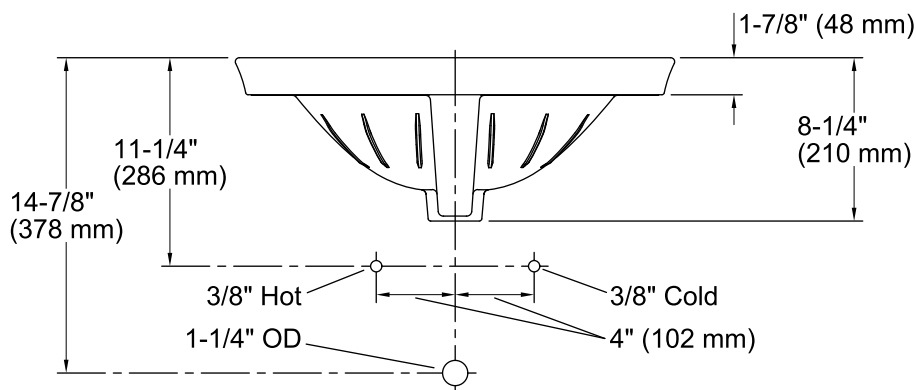

Features

- Vitreous china.
- Drop-In.
- Oval basin.
- With overflow.
- 4-inch centers.
- Coordinates with other products in the Serif collection.
- 22-1/8" (562 mm) x 16-1/4" (413 mm) x 8-1/4" (210 mm)

Technical Information

All product dimensions are nominal.

Bowl configuration:	Single
Installation:	Drop-in
Bowl area (Only)	Length: 16-7/8" (429 mm) Width: 10-1/8" (257 mm) Water depth: 4-7/8" (124 mm)
Number of deck holes:	3
Faucet hole(s):	1-3/16" (30 mm)
Drain hole:	1-3/4" (44 mm)
Template:	1014189-7, required, included