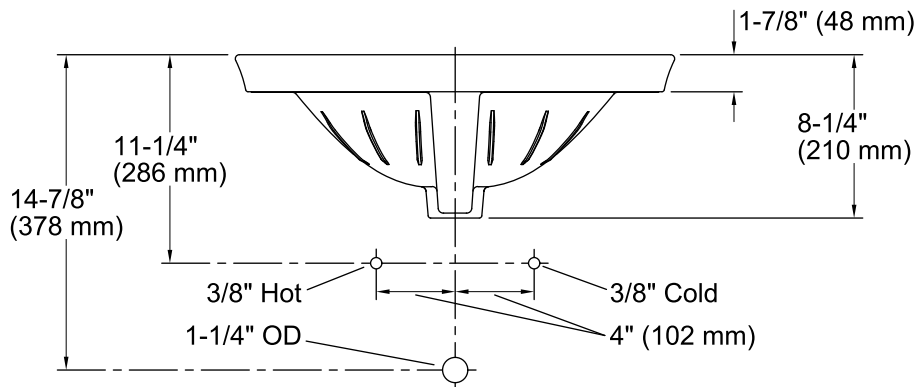

Features

- Vitreous china.
- Drop-In.
- Oval basin.
- With overflow.
- 8-inch centers.
- Coordinates with other products in the Serif collection.
- 22-1/8" (562 mm) x 16-1/4" (413 mm) x 8-1/4" (210 mm)

Color tiles intended for reference only.

Color	Code	Description
	0	White
	96	Biscuit
	47	Almond
	NY	Dune
	95	Ice™ Grey
	G9	Sandbar
	7	Black Black™

Technical Information

All product dimensions are nominal.

Bowl configuration:	Single
Installation:	Drop-in
Bowl area (Only)	Length: 16-7/8" (429 mm) Width: 10-1/8" (257 mm) Water depth: 4-7/8" (124 mm)
Number of deck holes:	1
Faucet hole(s):	1-3/8" (35 mm)
Drain hole:	1-3/4" (44 mm)
Template:	1014189-7, required, included