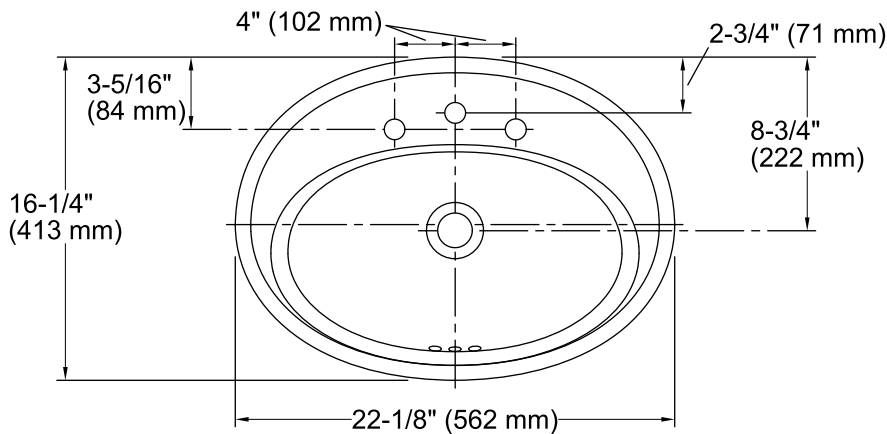

Features

- Vitreous china.
- Drop-In.
- Oval basin.
- With overflow.
- 8-inch centers.
- Coordinates with other products in the Serif collection.
- 22-1/8" (562 mm) x 16-1/4" (413 mm) x 8-1/4" (210 mm)

Color tiles intended for reference only.

Color	Code	Description
	0	White
	96	Biscuit
	47	Almond
	NY	Dune
	95	Ice™ Grey
	G9	Sandbar
	7	Black Black™

Technical Information

All product dimensions are nominal.

Bowl configuration:	Single
Installation:	Drop-in
Bowl area (Only)	Length: 16-7/8" (429 mm) Width: 10-1/8" (257 mm) Water depth: 4-7/8" (124 mm)
Number of deck holes:	1
Faucet hole(s):	1-3/8" (35 mm)
Drain hole:	1-3/4" (44 mm)
Template:	1014189-7, required, included