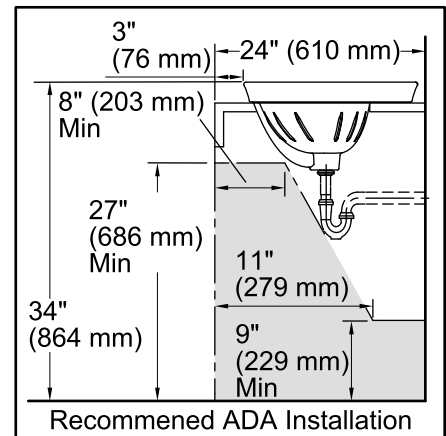

Technical Information

All product dimensions are nominal.

Bowl configuration:	Single
Installation:	Drop-in
Bowl area (Only)	Length: 16-7/8" (429 mm) Width: 10-1/8" (257 mm) Water depth: 4-7/8" (124 mm)
Number of deck holes:	1
Faucet hole(s):	1-3/8" (35 mm)
Drain hole:	1-3/4" (44 mm)
Template:	1014189-7, required, included

Notes

Install this product according to the installation instructions.

NOTICE: Countertop manufacturer or cutter must use the cut-out template provided with the product, or a current one provided by Kohler Co. (call 1-800-4-KOHLER). Kohler Co. is not responsible for cutout errors when the incorrect cut-out template is used.

ADA compliant when installed to the specific requirements of these regulations.