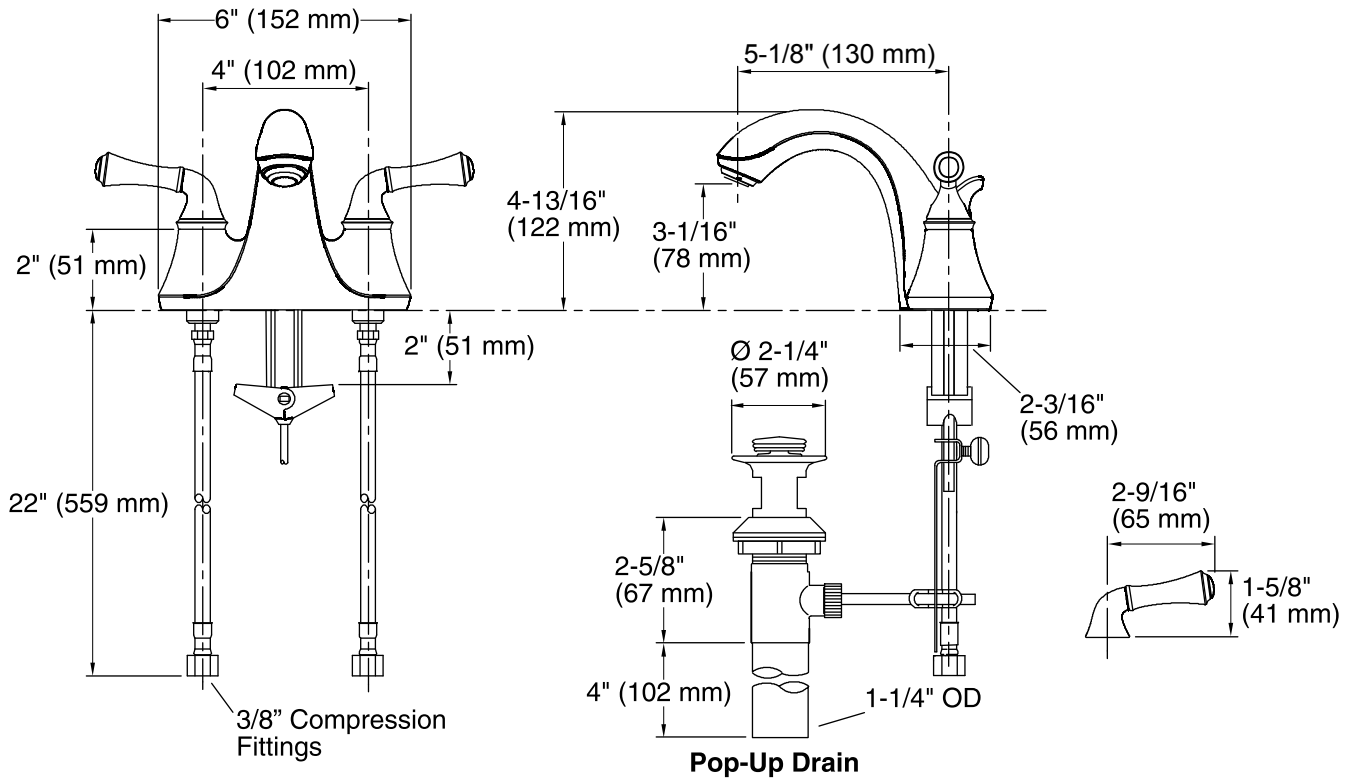

Features

- 5-1/8" (130 mm) spout reach.
- 1.2 gal/min (4.5 l/min) maximum flow rate [max at 60 psi (4.14 bar)]
- KOHLER ceramic disc valves exceed industry longevity standards for a lifetime of durable performance.
- Two traditional lever handle centerset bathroom sink faucet for 4" centers.
- Includes metal pop-up drain with 1-1/4" tailpiece.
- Reversible quarter-turn washerless ceramic disc valves.
- Coordinates with Forte faucets, accessories, and showering components to complete your bathroom.
- Low-flow aerator available (please see latest price book)

Material

- Premium Metal Construction
- KOHLER finishes resist corrosion and tarnishing.

Installation

- Deck-mount installation.
- For 4" (102 mm) centers.
- Integrated supply lines with 3/8"compression connection.

CP Polished Chrome

G Brushed Chrome

BN Vibrant® Brushed Nickel

Technical Information

All product dimensions are nominal.

Drain included: YES

Drain tailpiece included: YES

Spout:

Spout reach: 5-1/8" (130 mm)

Handle clearance: 4" (102 mm)

Faucet:

Flow rate: 1.5 gal/min (5.7 l/min)

Notes

Install this product according to the installation guide.

ADA, OBC, CSA B651 compliant when installed to the specific requirements of these regulations.