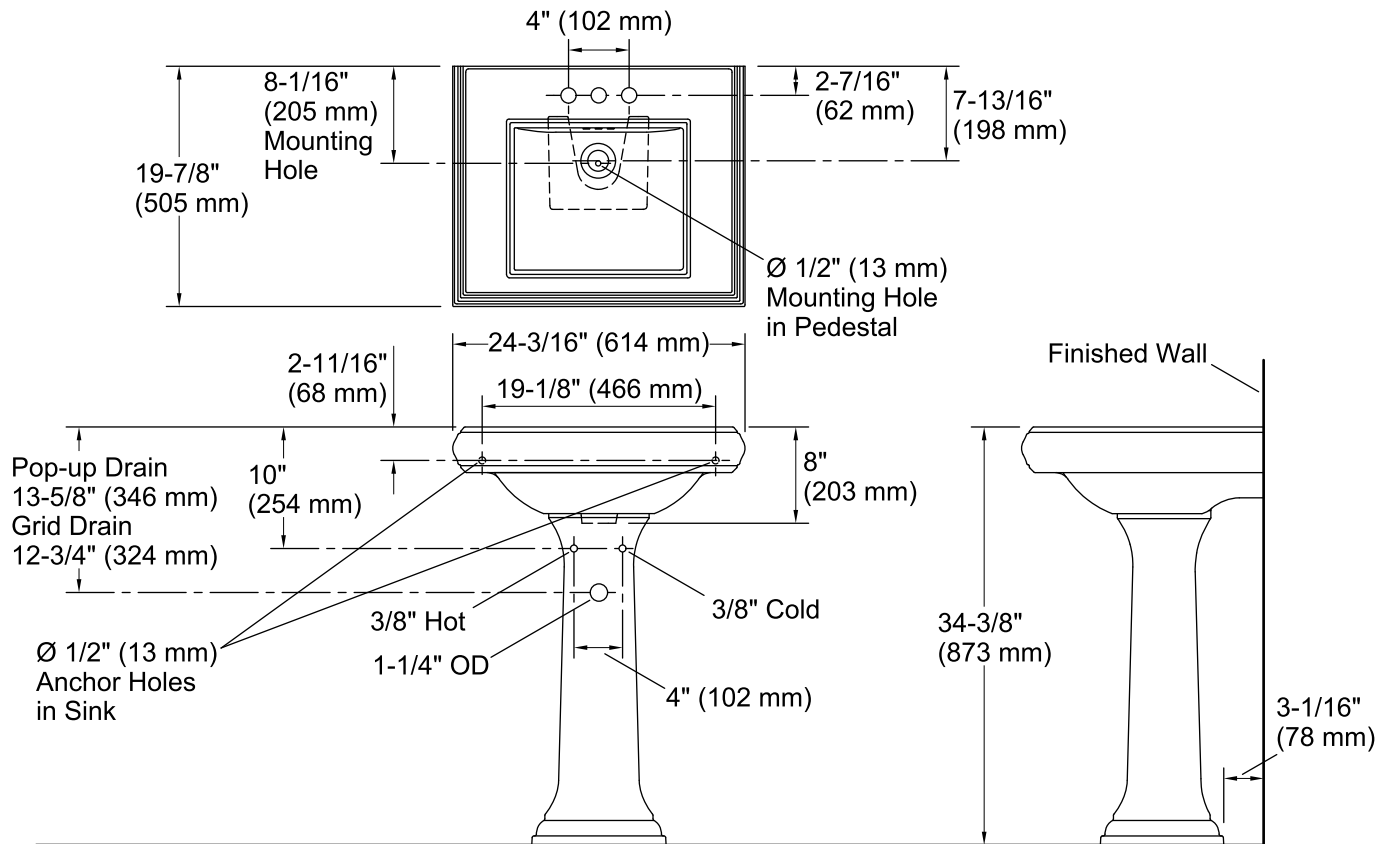

Memoirs® Classic

Pedestal Bathroom Sink

K-2238-4

Features

- 4-inch center faucet holes.
- Refined rectangular basin.
- Overflow drain.
- Combination consists of the K-2239-4 basin and the K-2267 pedestal.
- Coordinates with other products in the Memoirs collection.

Included Components

Product consists of:

- K-2267 Bathroom Sink Pedestal
- K-2239-4 Pedestal/Console Table Bathroom Sink

Additional Components:

- Accessory pack
- Rubber pads

Codes/Standards

ASME A112.19.2/CSA B45.1

THE BOLD LOOK
OF **KOHLER**®

Technical Information

All product dimensions are nominal.

Bowl configuration:	Single
Installation:	Pedestal
Bowl area (Only):	Length: 15" (381 mm) Width: 13" (330 mm) Water depth: 4-1/2" (114 mm)
Number of deck holes:	3
Faucet hole spacing:	4" (102 mm)
Faucet hole(s):	1-1/4" (32 mm)
Drain hole:	1-3/4" (44 mm)