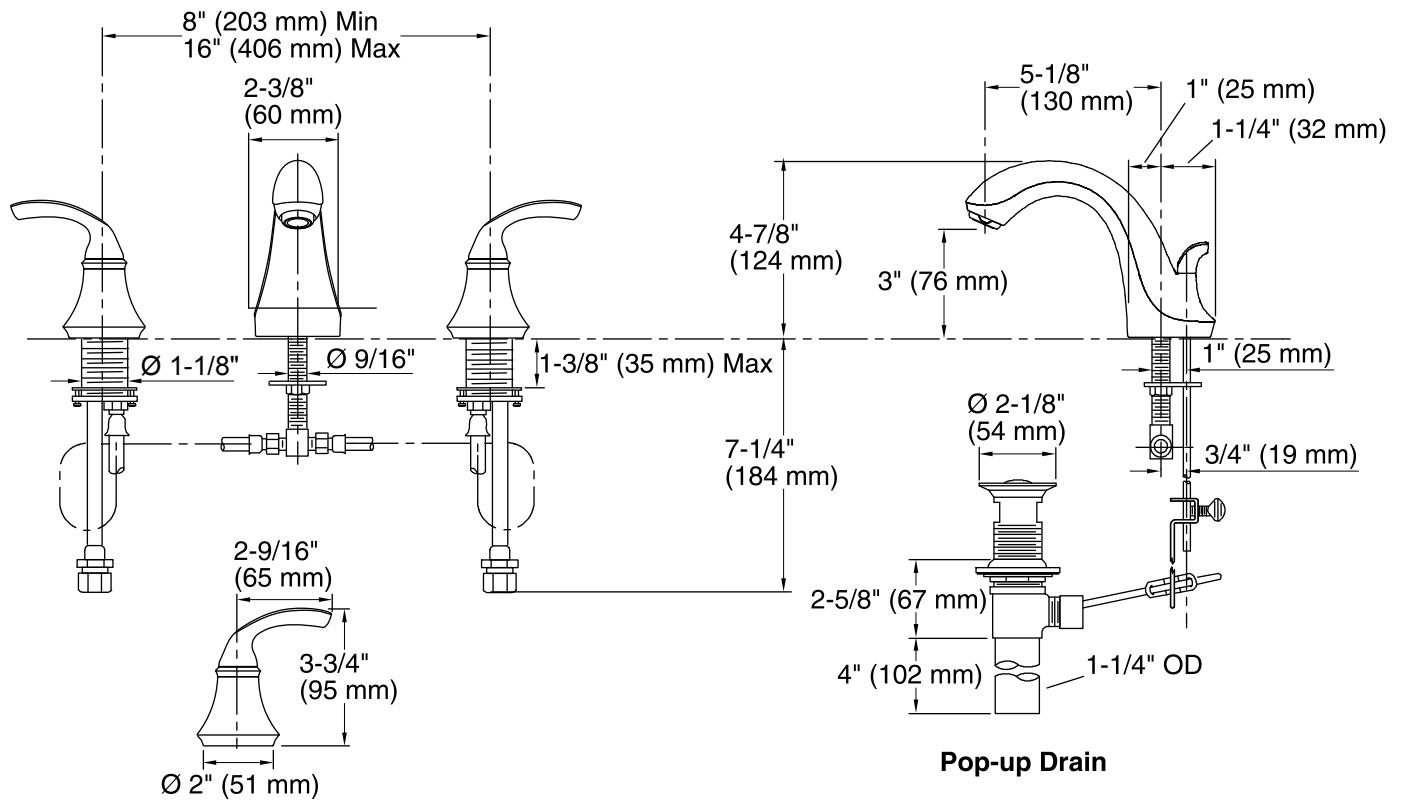

Features

- Metal construction.
- Flexible connections for easy installation.
- Brass valve bodies.
- Pop-up drain with lift rod and tailpiece.
- ADA compliant lever handles.
- Vandal-resistant aerator.
- Red and blue index rings.
- Quarter-turn washerless ceramic disc valves.
- 5-1/8" (13 cm) spout length
- 2.2 gal/min (8.3 l/min) maximum flow rate.

	CP	Polished Chrome
--	----	-----------------

Technical Information

All product dimensions are nominal.

Drain included: YES

Drain tailpiece included: YES

Spout:

Spout reach: 5-1/8" (130 mm)

Handle clearance: 2-9/16" (65 mm)