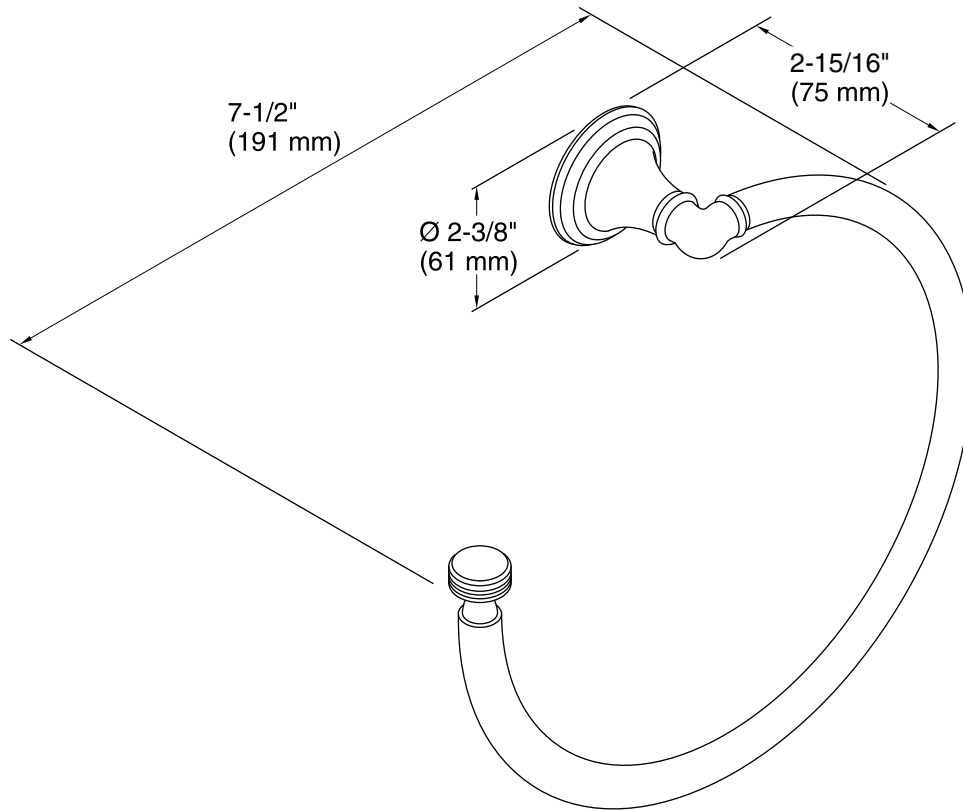

Technical Information

All product dimensions are nominal.

Notes

Install this product according to the installation guide.

CAUTION: Risk of personal injury. Do not install these products in any area where they are likely to be used inadvertently as a grab bar or support bar. These products are not designed or intended for use as a grab bar or support bar.