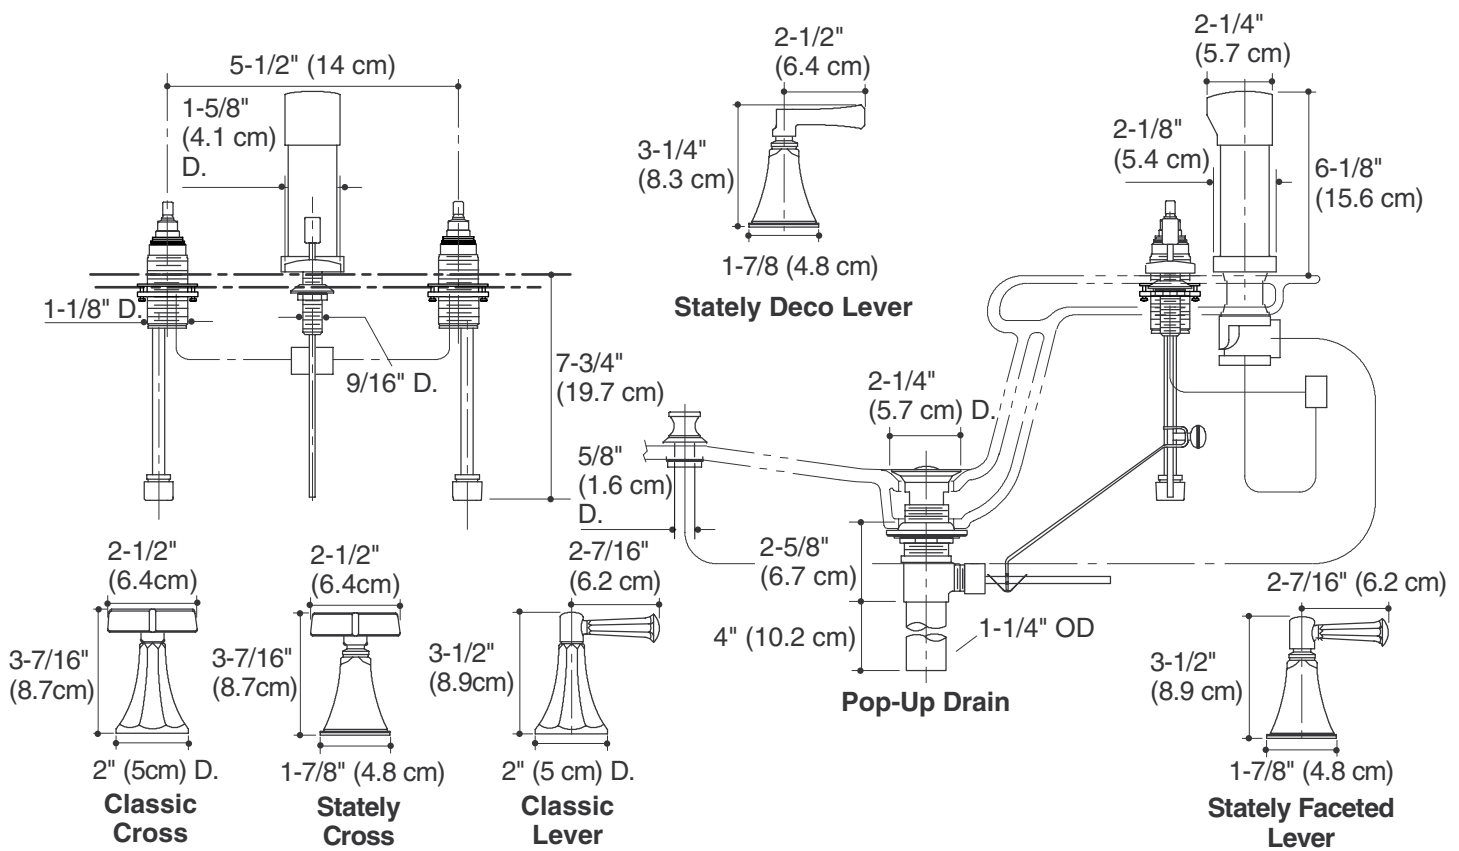

MEMOIRS®

Specified Model (Cont.)		
Model	Description	
K-470-4V	Lavatory faucet with stately Deco lever handles	☐ CP ☐ PB ☐ Other___

Installation Notes

Install this product according to the installation guide.

Product Diagram