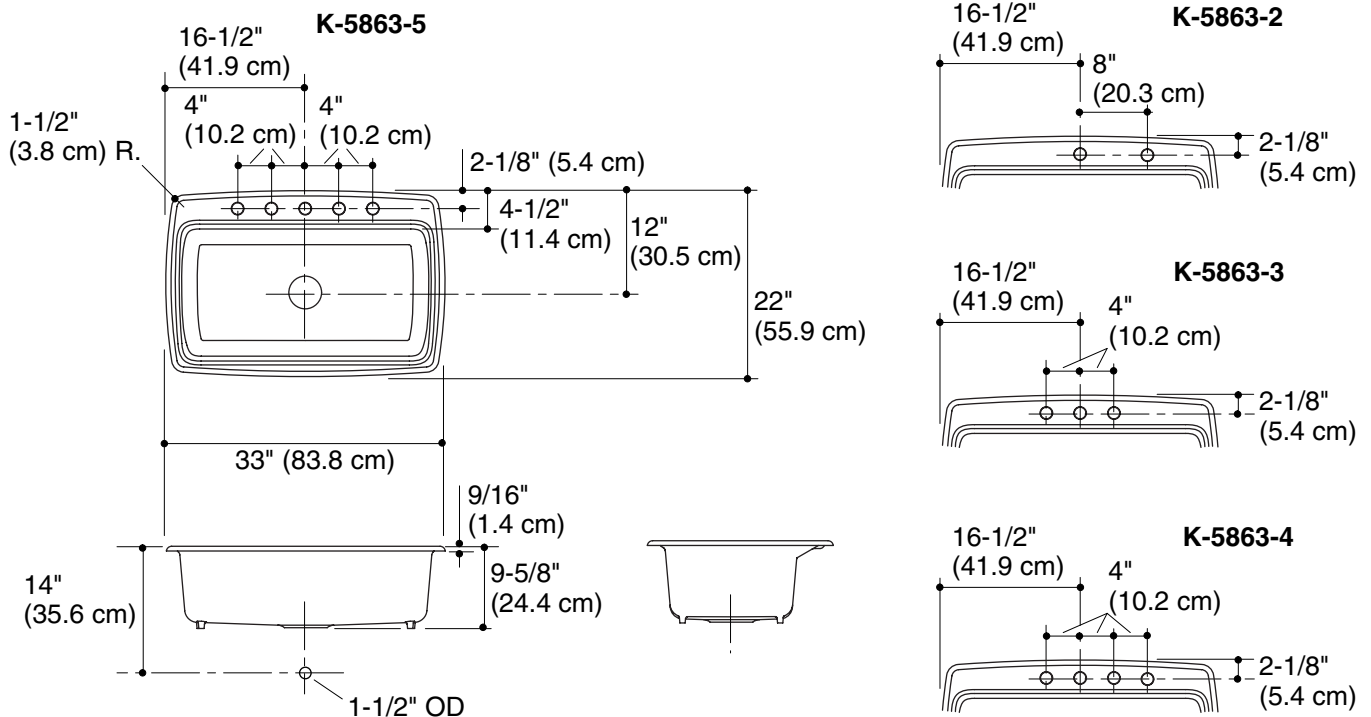

CAPE DORY™

Technical Information

Fixture*:	basin area	water depth
Sink	29" (73.7 cm) x 15" (38.1 cm)	9" (22.9 cm)
Drain hole	3-5/8" (9.2 cm) D.	
Faucet holes	1-3/8" (3.5 cm) D.	
Cutout	30-1/2" (77.5 cm) x 20-1/8" (50.8 cm) with 1-1/2" (3.8 cm) radius corners.	
* Approximate measurements for comparison only.		

Installation Notes

Install this product according to the installation guide.

Product Diagram

CAPE DORY™ SELF-RIMMING KITCHEN SINK

Page 2 of 2
1036830-4-C

THE BOLD LOOK
OF **KOHLER**®