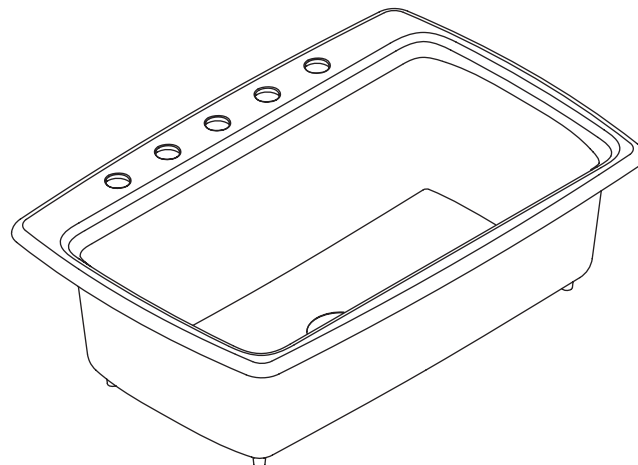

Features

- KOHLER cast iron
- Acid-resistant enamel finish
- Self-rimming
- Single compartment
- 2-hole (K-5863-2), 3-hole (K-5863-3), 4-hole (K-5863-4), 5-hole (K-5863-5)
- 33" (83.8 cm) x 22" (55.9 cm) x 9-5/8" (24.4 cm)

Codes/Standards Applicable

Specified model meets or exceeds the following:

- IAPMO/UPC
- ASME A112.19.1M
- State of Massachusetts

SELF-RIMMING KITCHEN SINK K-5863

Colors/Finishes

- 0: White
- Other: Refer to Price Book for additional colors/finishes

Product Specification:

The self-rimming sink shall be 33" (83.8 cm) in length, and 22" (55.9 cm) in width and 9-5/8" (24.4 cm) in depth. Sink shall be made of cast iron with acid resistant enamel finish. Sink shall be single compartment. Sink shall be 2-hole (K-5863-2), 3-hole (K-5863-3), 4-hole (K-5863-4), or 5-hole (K-5863-5) drilled. Sink shall be Kohler Model K-5863-_____-_____.

CAPE DORY™

Technical Information

Fixture*:	basin area	water depth
Sink	29" (73.7 cm) x 15" (38.1 cm)	9" (22.9 cm)
Drain hole	3-5/8" (9.2 cm) D.	
Faucet holes	1-3/8" (3.5 cm) D.	
Cutout	30-1/2" (77.5 cm) x 20-1/8" (50.8 cm) with 1-1/2" (3.8 cm) radius corners.	
* Approximate measurements for comparison only.		