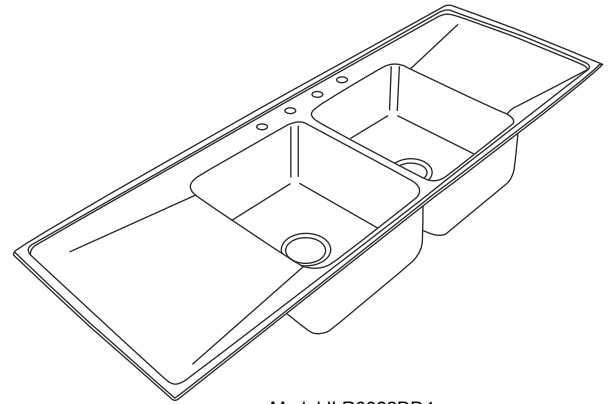

Model ILR662DD4