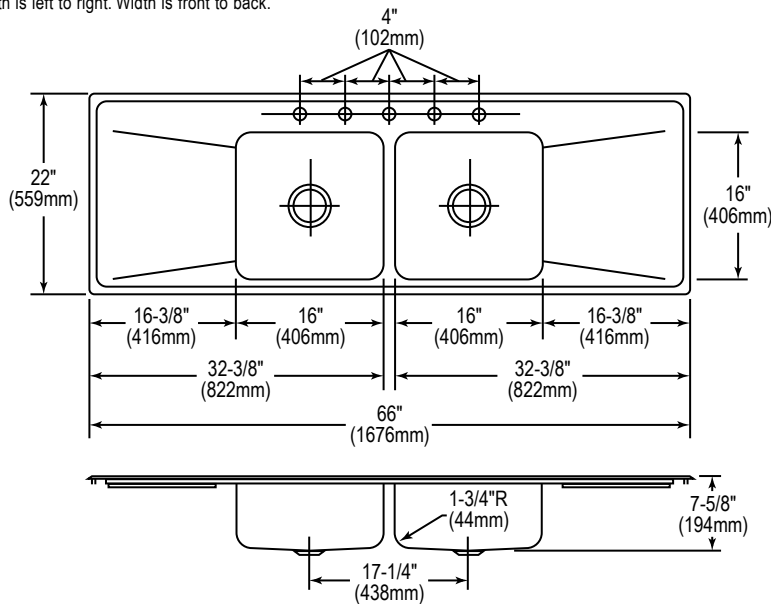

### DESIGN FEATURES

Bowl Depth: 7-5/8" (194mm).  
Coved Corners: 1-3/4" (44mm) radius.  
Finish: Exposed surfaces hand blended to lustrous highlighted Lustertone satin finish.  
Underside: Fully undercoated to reduce condensation and dampen sound.

### OTHER

Drain Opening: 3-1/2" (89mm).  
Note: Unless otherwise specified, sink is furnished with four faucet holes as illustrated.

Sink complies with ASME A112.19.3/ CSA B45.4

Sinks are listed by IAPMO® as meeting the applicable requirements of the Uniform Plumbing Code®, International Plumbing Code®, and National Plumbing Code of Canada.

### SINK DIMENSIONS (INCHES)\*

Model Number	Overall		Inside Bowl			Drain Board Length	Bowl Location	Cutout in Countertop (1 1/2" (38mm) Radius Corners)		3-1/2" (89mm) Drain Opening	No. of 1 1/2" (38mm) Dia. Faucet Holes	Minimum Cabinet Size	Ship. Wt. Lbs.
	L	W	L	W	D			L	W				
ILR662DD	66	22	16	16	7 5/8	16 3/8	L & R	65 5/8	21 3/8	Centered	0, 1, 2, 3, 4 or 5	69	50
	(1676mm)	(559mm)	(406mm)	(406mm)	(194mm)	(416mm)		(1667mm)	(543mm)			(1753mm)	

\* Length is left to right. Width is front to back.

Model ILR662DD5 Illustrated

In keeping with our policy of continuing product improvement, Elkay reserves the right to change product specifications without notice. Please visit [elkay.com](http://elkay.com) for the most current version of Elkay product specification sheets.