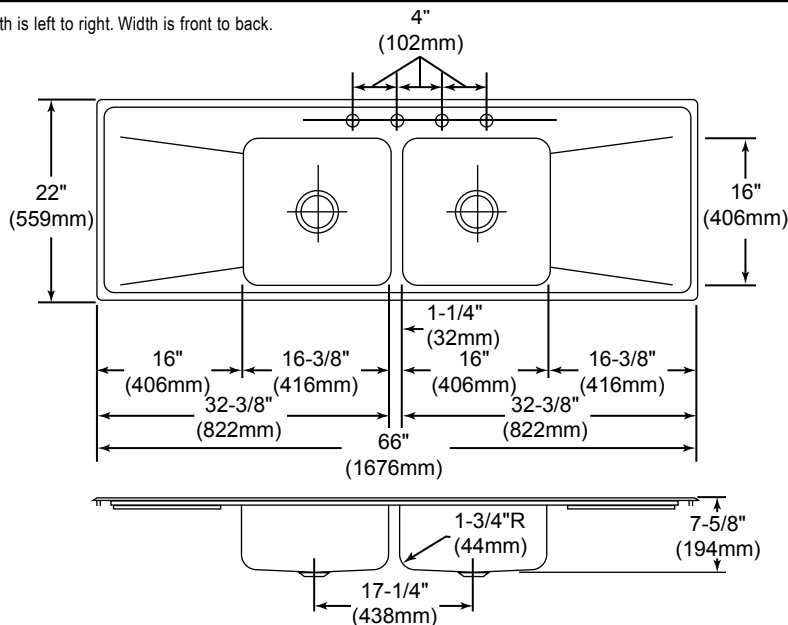

DESIGN FEATURES

Bowl Depth: 7-5/8" (194mm).

Coved Corners: 1-3/4" (44mm) radius.

Finish: Exposed surfaces hand blended to lustrous highlighted Lustertone satin finish.

Underside: Fully undercoated to reduce condensation and dampen sound.

OTHER

Drain Opening: 3-1/2" (89mm)

Note: Unless otherwise specified, sink is furnished with four faucet holes as illustrated.

Sink complies with ASME A112.19.3/ CSA B45.4

Sinks are listed by IAPMO® as meeting the applicable requirements of the Uniform Plumbing Code®, International Plumbing Code®, and National Plumbing Code of Canada.

OPTIONAL ACCESSORIES

Cutting Boards: CB1713, CBS1316

Drain: LK99

Rinsing Baskets: LKWRB1316SS, LKWERBSS

Utensil Caddy for Rinsing Basket: LKWUCSS

SINK DIMENSIONS (INCHES)*

Model Number	Overall		Inside Bowl			Drain Board Length	Bowl Location	Cutout in Countertop (1 1/2" (38mm) Radius Corners)		3-1/2" (89mm) Drain Opening	No. of 1 1/2" (38mm) Dia. Faucet Holes	Minimum Cabinet Size	Ship. Wt. Lbs.
	L	W	L	W	D			L	W				
ILR6622DD	66 (1676mm)	22 (559mm)	16 (406mm)	16 (406mm)	7 5/8 (194mm)	16 3/8 (416mm)	L & R	65 5/8 (1667mm)	21 3/8 (543mm)	Centered	0, 1, 2, 3, 4 or 5	69 (1753mm)	50

* Length is left to right. Width is front to back.

Model ILR6622DD4 Illustrated

In keeping with our policy of continuing product improvement, Elkay reserves the right to change product specifications without notice. Please visit elkay.com for the most current version of Elkay product specification sheets.