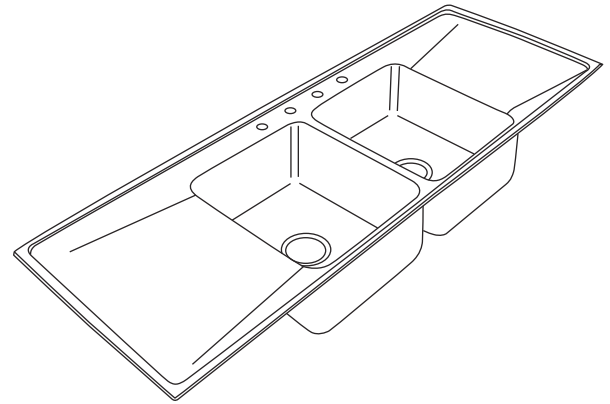

Model ILR6622DD4