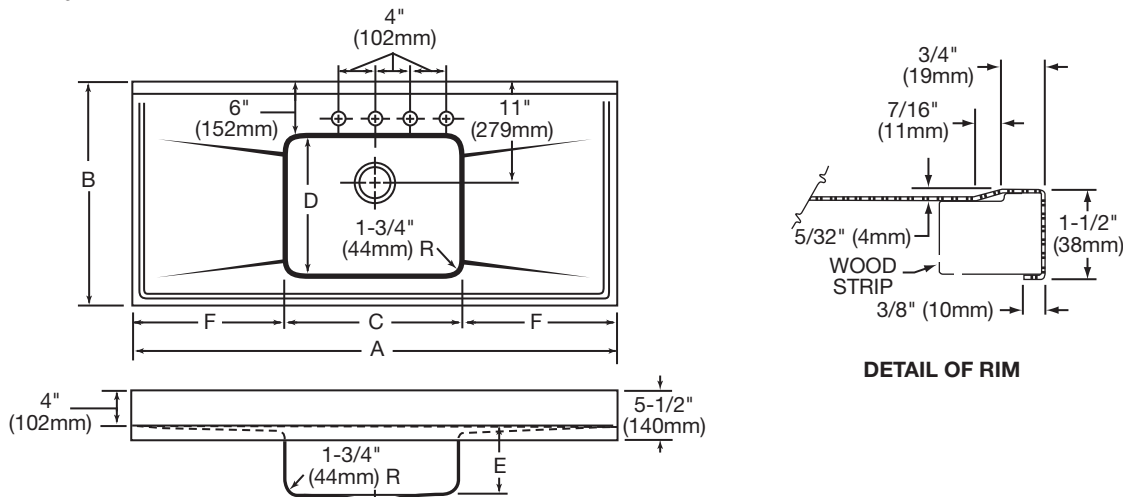

DESIGN FEATURES

- Bowl Depth: 7-1/2" (191mm).
- Coved Corners: 1-3/4" (44mm) vertical and horizontal radius.
- Sinktop Thickness: 1-1/2" (38mm).
- Backsplash: 4" (102mm) high, full length, 1/4" (6mm) coved corner.
- Outside edge of sinktop has a 5/32" (4mm) raised rim.
- Drain Opening: 3-1/2" (89mm).
- Underside is fully undercoated.
- Wood mounting strips attached to underside for fastening top to cabinet.
- Stocked in four faucet holes only. Other hole drilling locations are available made to order.
- These sinks comply with ASME A112.19.3.

SINK DIMENSIONS*

Model Number	Overall		Inside Bowl			Drainboard		Location	Drain Location	No. of 1 3/8" (35mm) Faucet Holes 4" (102mm) Center	Maximum Cabinet Size
	L	W	L	W	D	L	F				
S5419	54 (1372mm)	25 (635mm)	19 (483mm)	16 (406mm)	7 1/2 (191mm)	17 1/2 (445mm)		L & R	Rear Center	4	54 (1372mm)
S6019	60 (1524mm)	25 (635mm)	19 (483mm)	16 (406mm)	7 1/2 (191mm)	20 1/2 (392mm)		L & R	Rear Center	4	60 (1524mm)
S7219	72 (1829mm)	25 (635mm)	19 (483mm)	16 (406mm)	7 1/2 (191mm)	26 1/2 (673mm)		L & R	Rear Center	4	72 (1829mm)

*Length is left to right. Width is front to back.

In keeping with our policy of continuing product improvement, Elkay reserves the right to change product specifications without notice. Please visit elkayusa.com for most current version of Elkay product specification sheets.