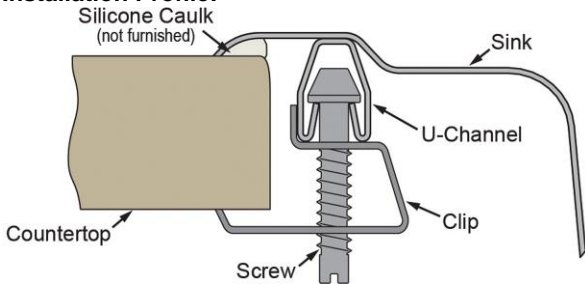

PRODUCT SPECIFICATIONS

20 Gauge Stainless Steel 25" x 22" x 8" Single Bowl Drop-in Kitchen Sink. Sink is manufactured from 20 gauge 300 series Stainless Steel with a Durable Satin finish, Center drain placement, and Bottom only pads.

Installation Type:	Drop-in
Material:	300 series Stainless Steel
Finish:	Durable Satin
Gauge:	20
Sound Deadening:	Bottom only pads
Number of Bowls:	1
Sink Dimensions:	25" x 22" x 8"
Bowl 1 Dimensions:	21" x 15-3/4" x 8"
Drain Size:	3-1/2" (89mm)
Drain Location:	Center
Minimum Cabinet Size:	30"
Mounting Hardware:	Included for drop-in installation for 3/4" (19mm) countertop.
Cutout Template #:	1000001188

Template is available for download at [elkay.com](#)

Cutout Dimensions for Top Mount Installation:

24-3/8" x 21-3/8" (619mm x 543mm) with 1-1/2" (38mm) corner radius

Installation Profile:

OPTIONAL ACCESSORIES