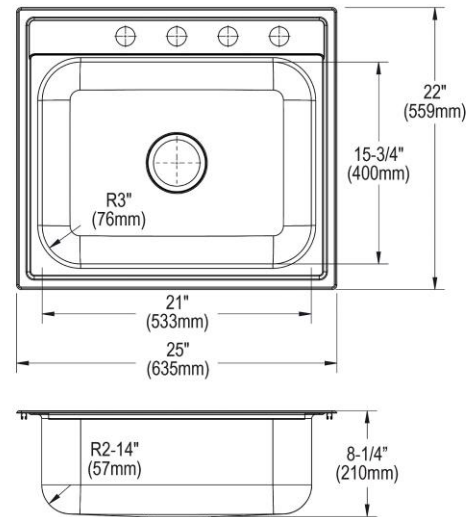

PART: _____ QTY: _____

PROJECT: _____

CONTACT: _____

DATE: _____

NOTES: _____

APPROVAL: _____

In keeping with our policy of continuing product improvement, Elkay reserves the right to change product specifications without notice. Please visit [elkay.com](#) for the most current version of Elkay product specification sheets. This specification describes an Elkay product with design, quality, and functional benefits to the user. When making a comparison of other producers' offerings, be certain these features are not overlooked.