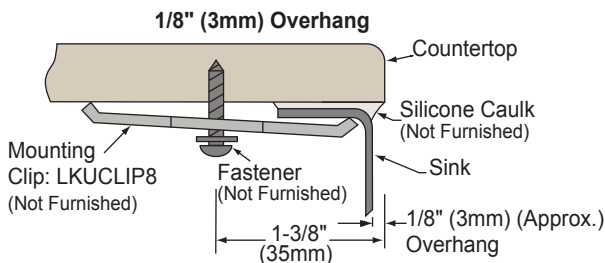

Installation Profile

In keeping with our policy of continuing product improvement, Elkay reserves the right to change product specifications without notice. Please visit elkay.com for the most current version of Elkay product specification sheets.

This specification describes an Elkay product with design, quality, and functional benefits to the user. When making a comparison of other producers' offerings, be certain these features are not overlooked.