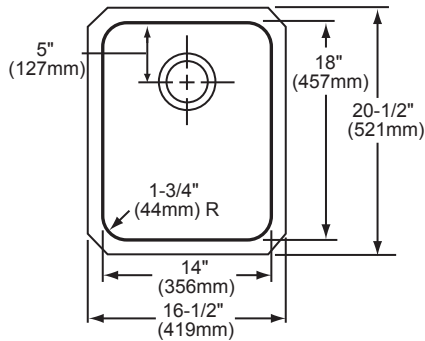

Gourmet Undermount Single Bowl Sink Model ELUH1418 Series

ELKAY® SPECIFICATIONS

SINK DIMENSIONS*

| Model Number | Overall | | Inside Bowl | | | Cutout in Countertop | Minimum Cabinet Size |
|--------------|-------------------|-------------------|---------------|---------------|------------------|----------------------|----------------------|
| | L | W | L | W | D | | |
| ELUH1418 | 16 1/2 (419mm) | 20 1/2 (521mm) | 14 (356mm) | 18 (457mm) | 7 7/8 (200mm) | See Template** | 21 (533mm) |
| ELUH141810 | 16 1/2 (419mm) | 20 1/2 (521mm) | 14 (356mm) | 18 (457mm) | 10 (254mm) | | 21 (533mm) |

*Length is left to right. Width is front to back.

**Template #1000001307 is packed with every sink.

ELUH1418

ELUH141810

In keeping with our policy of continuing product improvement, Elkay reserves the right to change product specifications without notice. Please visit elkay.com for the most current version of Elkay product specification sheets.