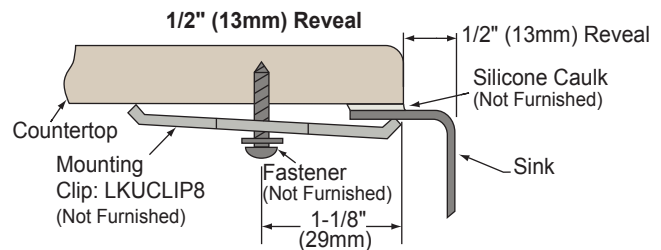

Installation Profile

In keeping with our policy of continuing product improvement, Elkay reserves the right to change product specifications without notice. Please visit elkay.com for the most current version of Elkay product specification sheets.

This specification describes an Elkay product with design, quality, and functional benefits to the user. When making a comparison of other producers' offerings, be certain these features are not overlooked.