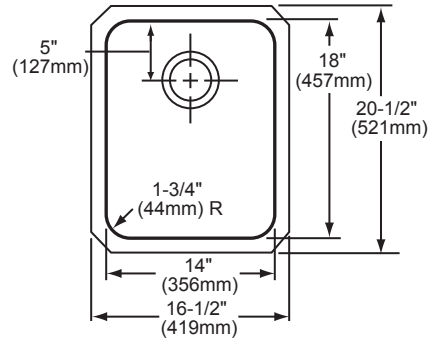

Gourmet Undermount Single Bowl Sink Model ELUH1418 Series

ELKAY® SPECIFICATIONS

SINK DIMENSIONS*

| Model Number | Overall | | Inside Bowl | | | Cutout in Countertop | Minimum Cabinet Size |
|--------------|-------------------|-------------------|---------------|---------------|------------------|----------------------|----------------------|
| | L | W | L | W | D | | |
| ELUH1418 | 16 1/2 (419mm) | 20 1/2 (521mm) | 14 (356mm) | 18 (457mm) | 7 7/8 (200mm) | See Template** | 21 (533mm) |
| ELUH141810 | 16 1/2 (419mm) | 20 1/2 (521mm) | 14 (356mm) | 18 (457mm) | 10 (254mm) | | 21 (533mm) |

*Length is left to right. Width is front to back.

**Template #1000001307 is packed with every sink.

ELUH1418

ELUH141810

In keeping with our policy of continuing product improvement, Elkay reserves the right to change product specifications without notice. Please visit elkay.com for the most current version of Elkay product specification sheets.