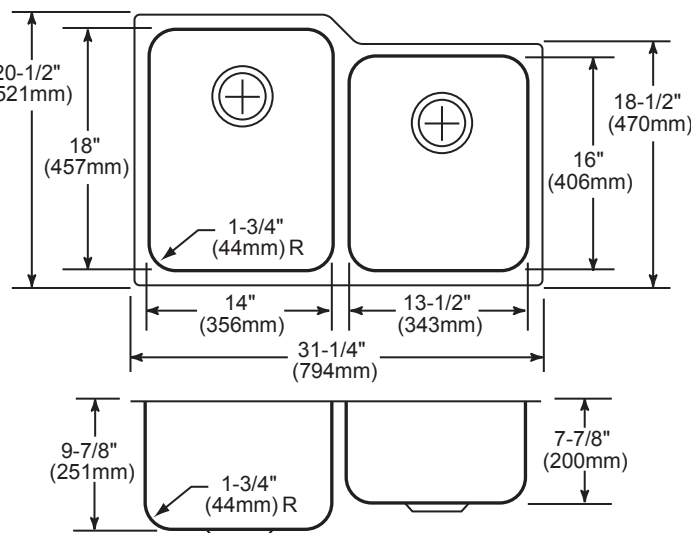

**Gourmet Undermount Double Bowl Sink
Models ELUH3120L and ELUH3120R**

**ELKAY®
SPECIFICATIONS**

SINK DIMENSIONS*

Model Number	Overall		Inside Left Bowl			Inside Right Bowl			Cutout in Countertop	Minimum Cabinet Size
	L	W	L	W	D	L	W	D		
ELUH3120L	31 ¹ / ₄ (794mm)	20 ¹ / ₂ (521mm)	13 ¹ / ₂ (343mm)	16 (406mm)	7 ⁷ / ₈ (200mm)	14 (356mm)	18 (457mm)	9 ⁷ / ₈ (251mm)	See Template**	36 (914mm)
ELUH3120R	31 ¹ / ₄ (794mm)	20 ¹ / ₂ (521mm)	14 (356mm)	18 (457mm)	9 ⁷ / ₈ (251mm)	13 ¹ / ₂ (343mm)	16 (406mm)	7 ⁷ / ₈ (200mm)	See Template**	36 (914mm)

*Length is left to right. Width is front to back.

**Template # 1000001388L or 1000001389R is packed with every sink.

Model ELUH3120L Illustrated

Model ELUH3120R Illustrated

In keeping with our policy of continuing product improvement, Elkay reserves the right to change product specifications without notice. Please visit elkay.com for the most current version of Elkay product specification sheets.