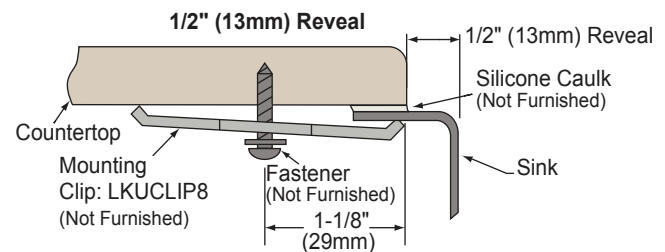

Model ELUH3120R

Model ELUH3120L

Model LKGT1041

Installation Profile

In keeping with our policy of continuing product improvement, Elkay reserves the right to change product specifications without notice. Please visit elkay.com for the most current version of Elkay product specification sheets.

**Gourmet Undermount Double Bowl Sink
Models ELUH3120L and ELUH3120R**

**ELKAY®
SPECIFICATIONS**

SINK DIMENSIONS*

Model Number	Overall		Inside Left Bowl			Inside Right Bowl			Cutout in Countertop	Minimum Cabinet Size
	L	W	L	W	D	L	W	D		
ELUH3120L	31 ¹ / ₄ (794mm)	20 ¹ / ₂ (521mm)	13 ¹ / ₂ (343mm)	16 (406mm)	7 ⁷ / ₈ (200mm)	14 (356mm)	18 (457mm)	9 ⁷ / ₈ (251mm)	See Template**	36 (914mm)
ELUH3120R	31 ¹ / ₄ (794mm)	20 ¹ / ₂ (521mm)	14 (356mm)	18 (457mm)	9 ⁷ / ₈ (251mm)	13 ¹ / ₂ (343mm)	16 (406mm)	7 ⁷ / ₈ (200mm)	See Template**	36 (914mm)