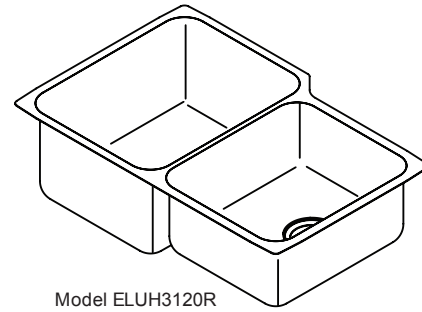

Coved Corners: 1-3/4" (44mm) vertical and horizontal radius.

Finish: Exposed surfaces are hand blended to a Lustrous Highlighted Satin Finish.

Underside: Underside of sink is fully protected by heavy duty Sound Guard® undercoating to reduce condensation and dampen sound.

OTHER

Drain Opening: 3-1/2" (89mm).

Suffix L (left) or R (right) denotes location of the small bow

Note: All Elkay undermount sinks are designed to affix to the underside of any solid surface countertop.

Sink complies with ASME A112.19.3/ CSA B45.4

Sinks are listed by IAPMO® as meeting the applicable requirements of the Uniform Plumbing Code®, International Plumbing Code®, and National Plumbing Code of Canada.

OPTIONAL ACCESSORIES

Bottom Grids: LKWOBG1418SS (large bowl), LKWOBG1316SS (small bowl)

Cutting Boards: (All cutting boards for Reveal mount only) CBR1418, CBS1418 (large bowl), CB1613, CB1713, CBR1316, CBS1316 (small bowl)

Drain: LK99

Mounting Clip: LKUCLIP8 (2 packages required)

Rinsing Baskets: LKWRB1418SS (large bowl), LKWRB1316SS (small bowl), LKWERBSS (either bowl)

Utensil Caddy for Rinsing Basket: LKWUCSS

SINK PACKAGE(S)

MODEL	SINK	BOTTOM GRID	QTY	DRAIN	QTY
ELUH3120LDBG	ELUH3120L	LKWOBG1418SS	1	LK99	1
ELUH3120RDBG	ELUH3120R	LKWOBG1418SS	1	LK99	1

MODEL	SINK	FAUCET	QTY
LKGTPKG2CR	ELUH3120R	LKGT1041CR	1
LKGTPKG2NK	ELUH3120R	LKGT1041NK	1