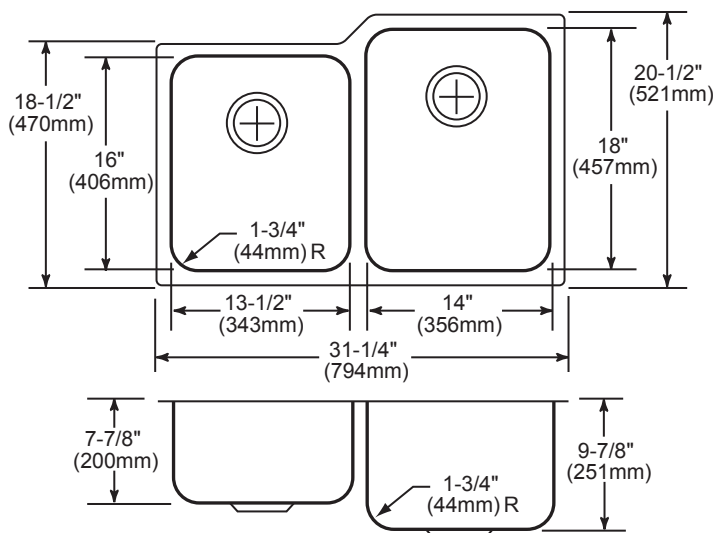

OTHER

Drain Opening: 3-1/2" (89mm).

Suffix L (left) or R (right) denotes location of the small bow

Note: All Elkay undermount sinks are designed to affix to the underside of any solid surface countertop.

**Gourmet Undermount Double Bowl Sink
Models ELUH3120L and ELUH3120R**

**ELKAY®
SPECIFICATIONS**

SINK DIMENSIONS*

Model Number	Overall		Inside Left Bowl			Inside Right Bowl			Cutout in Countertop	Minimum Cabinet Size
	L	W	L	W	D	L	W	D		
ELUH3120L	31 ¹ / ₄ (794mm)	20 ¹ / ₂ (521mm)	13 ¹ / ₂ (343mm)	16 (406mm)	7 ⁷ / ₈ (200mm)	14 (356mm)	18 (457mm)	9 ⁷ / ₈ (251mm)	See Template**	36 (914mm)
ELUH3120R	31 ¹ / ₄ (794mm)	20 ¹ / ₂ (521mm)	14 (356mm)	18 (457mm)	9 ⁷ / ₈ (251mm)	13 ¹ / ₂ (343mm)	16 (406mm)	7 ⁷ / ₈ (200mm)	See Template**	36 (914mm)

*Length is left to right. Width is front to back.

**Template # 1000001388L or 1000001389R is packed with every sink.

Model ELUH3120L Illustrated

Model ELUH3120R Illustrated

In keeping with our policy of continuing product improvement, Elkay reserves the right to change product specifications without notice. Please visit elkay.com for the most current version of Elkay product specification sheets.