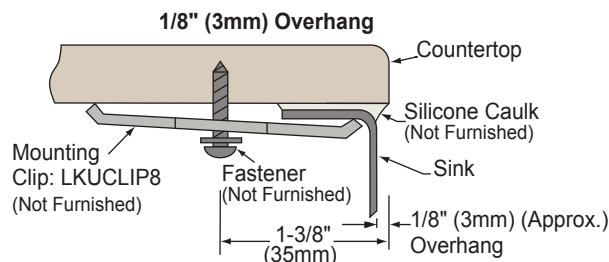

Model ELUH3120R

Model ELUH3120L

Model LKGT1041

Installation Profile

In keeping with our policy of continuing product improvement, Elkay reserves the right to change product specifications without notice. Please visit elkay.com for the most current version of Elkay product specification sheets.

**Gourmet Undermount Double Bowl Sink
Models ELUH3120L and ELUH3120R**

**ELKAY®
SPECIFICATIONS**

SINK DIMENSIONS*

Model Number	Overall		Inside Left Bowl			Inside Right Bowl			Cutout in Countertop	Minimum Cabinet Size
	L	W	L	W	D	L	W	D		
ELUH3120L	31 ¹ / ₄ (794mm)	20 ¹ / ₂ (521mm)	13 ¹ / ₂ (343mm)	16 (406mm)	7 ⁷ / ₈ (200mm)	14 (356mm)	18 (457mm)	9 ⁷ / ₈ (251mm)	See Template**	36 (914mm)
ELUH3120R	31 ¹ / ₄ (794mm)	20 ¹ / ₂ (521mm)	14 (356mm)	18 (457mm)	9 ⁷ / ₈ (251mm)	13 ¹ / ₂ (343mm)	16 (406mm)	7 ⁷ / ₈ (200mm)	See Template**	36 (914mm)