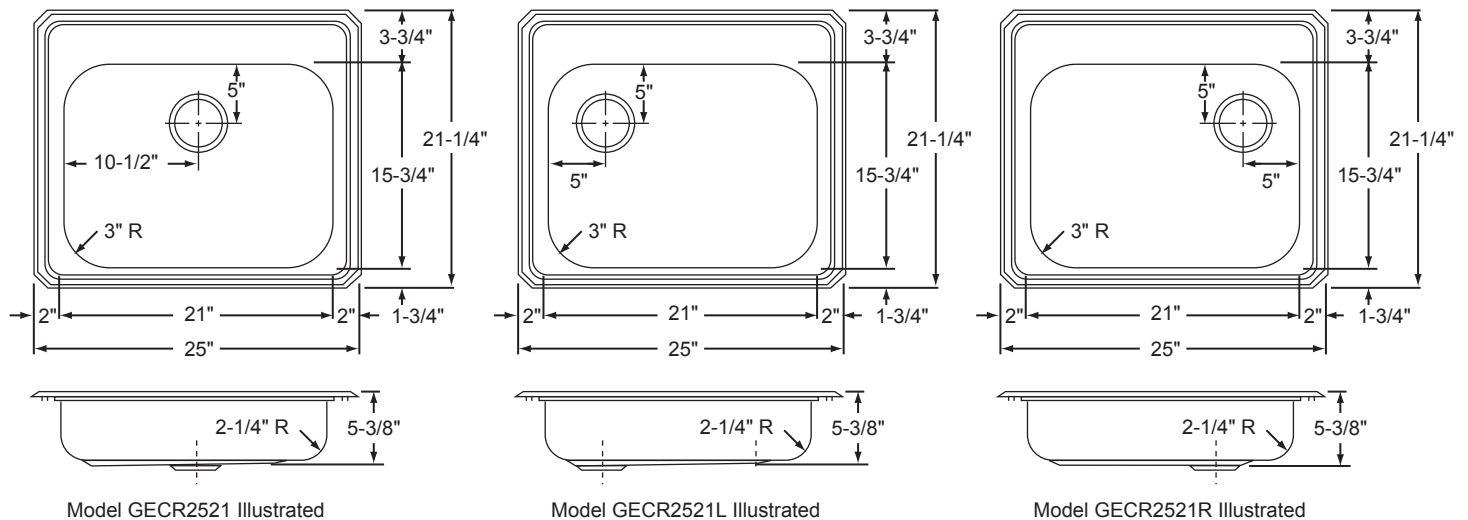

### DESIGN FEATURES

Bowl Depth: 5-3/8".  
Coved Corners: 3" vertical radius, 2-1/4" horizontal radius.  
Bowl and Faucet Deck Recess: 3/16" below outside edge of sink.  
Finish: Exposed surfaces are polished to a Bright Satin finish.  
Underside: Fully undercoated to dampen sound and prevent condensation.

### SINK DIMENSIONS (INCHES)\*

Model Number	Overall		Inside Bowl			Cutout in Countertop (1 1/2" Radius Corners)		No. of 1 1/2" Dia. Faucet Holes 4" Centers	3 1/2" Drain Opening	Minimum Cabinet Size	Ship. Wt. Lbs.
	L	W	L	W	D	L	W				
GECR2521	25	21 1/4	21	15 3/4	5 3/8	24 3/8	20 5/8	1, 2, MR2, 3 or 4	Off-Center	30	10 3/4
GECR2521L	25	21 1/4	21	15 3/4	5 3/8	24 3/8	20 5/8	1, 2, MR2, 3 or 4	Left	30	10 3/4
GECR2521R	25	21 1/4	21	15 3/4	5 3/8	24 3/8	20 5/8	1, 2, MR2, 3 or 4	Right	30	10 3/4

\*Length is left to right. Width is front to back.

Model GECR2521L3

### HOLE DRILLING CONFIGURATIONS

ALL DIMENSIONS IN INCHES, TO CONVERT TO MILLIMETERS MULTIPLY BY 25.4.

In keeping with our policy of continuing product improvement, Elkay reserves the right to change product specifications without notice. Please visit [elkay.com](http://elkay.com) for the most current version of Elkay product specification sheets.