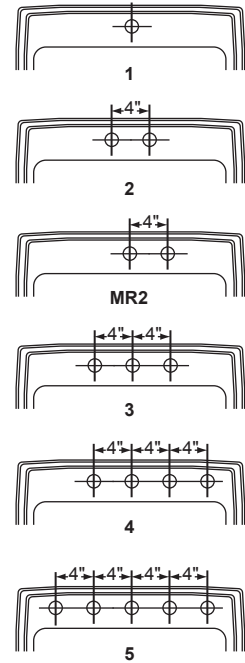

### DESIGN FEATURES

Bowl Depth: 5-3/8".  
Coved Corners: 3" vertical radius, 2-1/4" horizontal radius.  
Bowl and Faucet Deck Recess: 3/16" below outside edge of sink.  
Finish: Exposed surfaces are polished to a Bright Satin finish.  
Underside: Fully undercoated to dampen sound and prevent condensation.

### SINK DIMENSIONS (INCHES)\*

Model Number	Overall		Inside Bowl			Cutout in Countertop (1 1/2" Radius Corners)		No. of 1 1/2" Dia. Faucet Holes 4" Centers	3 1/2" Drain Opening	Minimum Cabinet Size	Ship. Wt. Lbs.
	L	W	L	W	D	L	W				
GECR2521	25	21 1/4	21	15 3/4	5 3/8	24 3/8	20 5/8	1, 2, MR2, 3 or 4	Off-Center	30	10 3/4
GECR2521L	25	21 1/4	21	15 3/4	5 3/8	24 3/8	20 5/8	1, 2, MR2, 3 or 4	Left	30	10 3/4
GECR2521R	25	21 1/4	21	15 3/4	5 3/8	24 3/8	20 5/8	1, 2, MR2, 3 or 4	Right	30	10 3/4

\*Length is left to right. Width is front to back.

Model GECR2521L3

### HOLE DRILLING CONFIGURATIONS

ALL DIMENSIONS IN INCHES, TO CONVERT TO MILLIMETERS MULTIPLY BY 25.4.

In keeping with our policy of continuing product improvement, Elkay reserves the right to change product specifications without notice. Please visit [elkay.com](http://elkay.com) for the most current version of Elkay product specification sheets.