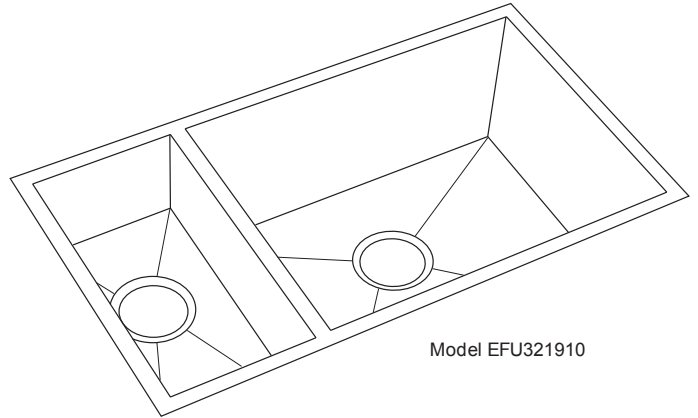

ELKAY® SPECIFICATIONS

Avado™ Collection Undermount Double Bowl Sink Model EFU321910

GENERAL

Highest quality sink fabricated of #16 (1.6mm) gauge, type 304 (18-8) nickel bearing stainless steel. Reversible design allows the sink to be rotated so the small bowl may be on the right.

DESIGN FEATURES

Bowl Depth: 10" (254mm) (large bowl), 6" (152mm) (small bowl).

Coved Corners: Zero radius.

Finish: Exposed surfaces are polished to a bright satin finish.

Underside: Fully protected by heavy duty Sound Guard® under-coating to dampen sound and reduce condensation.

OTHER

Drain Opening: 3-1/2" (89mm).

NOTE: All Elkay undermount sinks are designed to attach to the underside of any solid surface countertop.

This sink complies with ASME A112.19.3.

Model EFU321910

SINK DIMENSIONS*

Model Number	Overall		Inside Small Bowl			Inside Large Bowl			Cutout in Countertop	Minimum Cabinet Size
	L	W	L	W	D	L	W	D		
EFU321910	32 1/4 (819mm)	18 1/4 (464mm)	7 1/2 (191mm)	15 3/4 (400mm)	6 (152mm)	21 (533mm)	15 3/4 (400mm)	10 (254mm)	See Template**	36 (914mm)