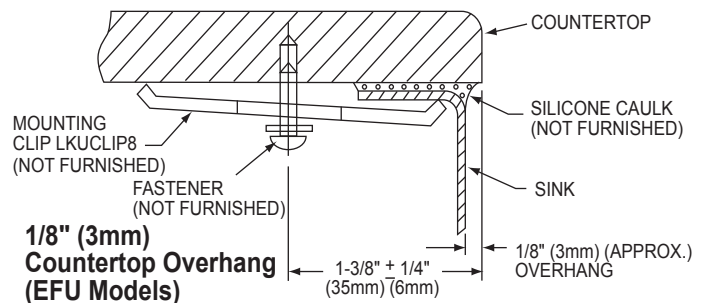

DESIGN FEATURES

Bowl Depth: 10" (254mm) (large bowl), 6" (152mm) (small bowl).

Coved Corners: Zero radius.

Finish: Exposed surfaces are polished to a bright satin finish.

Underside: Fully protected by heavy duty Sound Guard® under-coating to dampen sound and reduce condensation.

Model Number	Overall		Inside Small Bowl			Inside Large Bowl			Cutout in Countertop	Minimum Cabinet Size
	L	W	L	W	D	L	W	D		
EFU321910	32 1/4 (819mm)	18 1/4 (464mm)	7 1/2 (191mm)	15 3/4 (400mm)	6 (152mm)	21 (533mm)	15 3/4 (400mm)	10 (254mm)	See Template**	36 (914mm)

*Length is left to right. Width is front to back.

**Template is packed with every sink.

Model EFU321910 Illustrated

Installation Profile of EFU Models
The template provided with each EFU sink provides the only type of installation recommended by Elkay