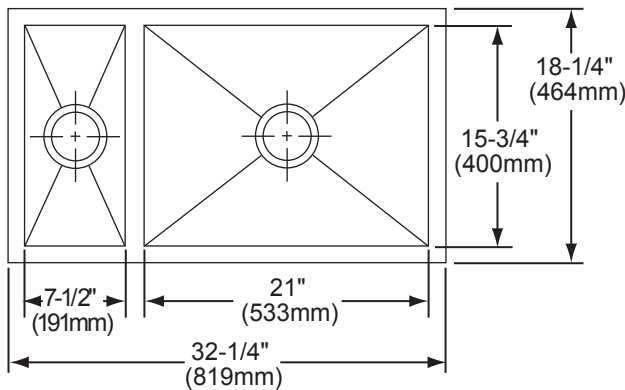

DESIGN FEATURES

Bowl Depth: 10" (254mm) (large bowl), 6" (152mm) (small bowl).

Coved Corners: Zero radius.

Finish: Exposed surfaces are polished to a bright satin finish.

Underside: Fully protected by heavy duty Sound Guard® under-coating to dampen sound and reduce condensation.

OTHER

Drain Opening: 3-1/2" (89mm).

NOTE: All Elkay undermount sinks are designed to attach to the underside of any solid surface countertop.

This sink complies with ASME A112.19.3.

Model EFU321910

SINK DIMENSIONS*

Model Number	Overall		Inside Small Bowl			Inside Large Bowl			Cutout in Countertop	Minimum Cabinet Size
	L	W	L	W	D	L	W	D		
EFU321910	32 1/4 (819mm)	18 1/4 (464mm)	7 1/2 (191mm)	15 3/4 (400mm)	6 (152mm)	21 (533mm)	15 3/4 (400mm)	10 (254mm)	See Template**	36 (914mm)

*Length is left to right. Width is front to back.

**Template is packed with every sink.

Model EFU321910 Illustrated

Installation Profile of EFU Models
The template provided with each EFU sink provides the only type of installation recommended by Elkay