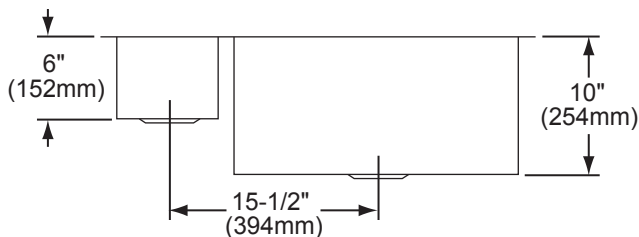

Model EFU321910 Illustrated

Installation Profile of EFU Models
The template provided with each EFU sink provides the only type of installation recommended by Elkay