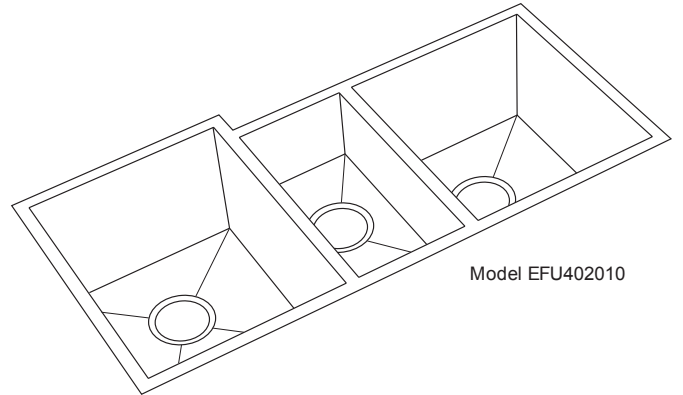

#### DESIGN FEATURES

Bowl Depth: 6" (152mm) (center bowl), 10" (254mm) (left/right bowl).

Coved Corners: Zero radius.

Finish: Exposed surfaces have a Polished Satin finish.

Underside: Fully protected by heavy duty Sound Guard<sup>®</sup> under-coating to dampen sound and reduce condensation.

#### OTHER

Drain Opening: 3-1/2" (89mm).

NOTE: All Elkay undermount sinks are designed to attach to the underside of any solid surface countertop.

Sink complies with ASME A112.19.3-2008 / CSA B45.4-08

Model EFU402010