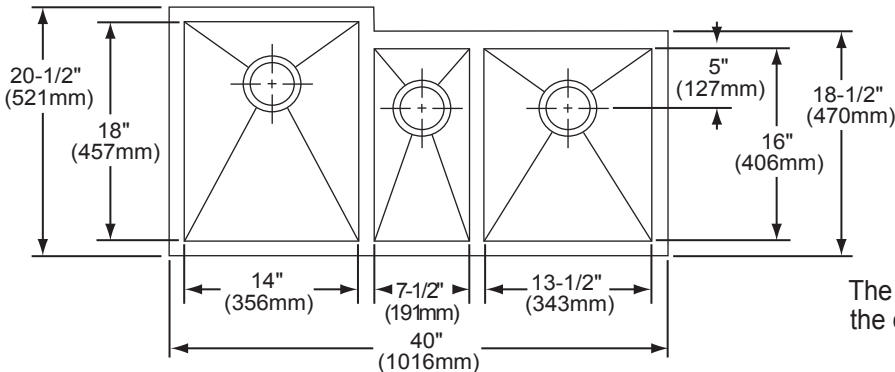

Model EFU402010 Illustrated