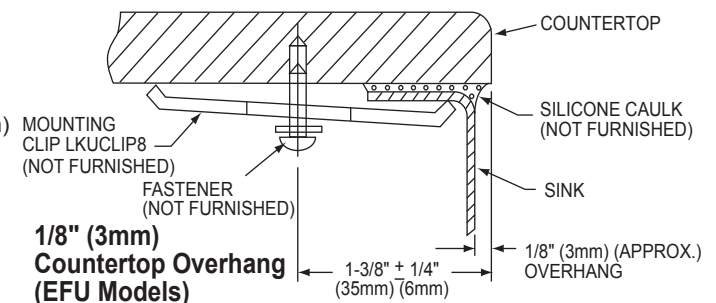

#### SINK DIMENSIONS\*

Model Number	Overall		Inside Left Bowl			Inside Center Bowl			Inside Right Bowl			Cutout in Countertop	Minimum Cabinet Size
	L	W	L	W	D	L	W	D	L	W	D		
EFU402010	40 (1016mm)	20 1/2 (521mm)	14 (356mm)	18 (457mm)	10 (254mm)	7 1/2 (191mm)	16 (406mm)	6 (152mm)	13 1/2 (343mm)	16 (406mm)	10 (254mm)	See Template**	45 (1145mm)

\*Length is left to right. Width is front to back.

\*\*Template is packed with every sink.

Model EFU402010 Illustrated

**Installation Profile of EFU Models**  
The template provided with each EFU sink provides the only type of installation recommended by Elkay