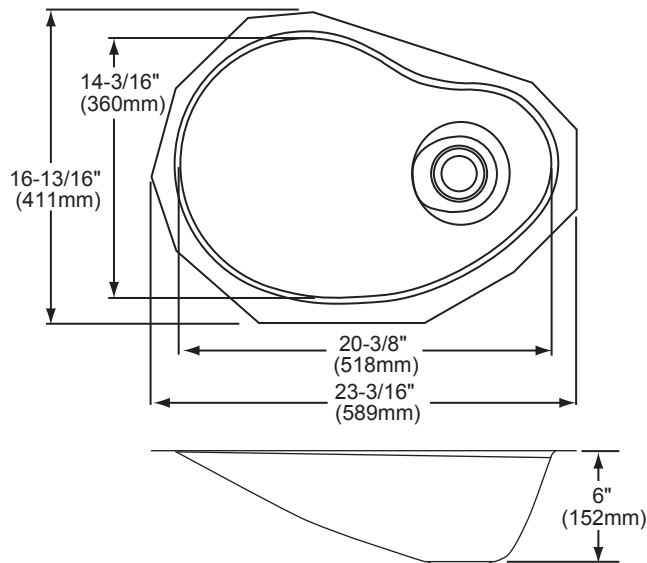

DESIGN FEATURES

Bowl Depth: 6" (152mm).

Finish: Exposed surfaces are polished to a lustrous satin finish.

Underside: Fully protected by heavy duty Sound Guard[®] undercoating designed to reduce condensation and dampen sound.

ELKAY[®]

SPECIFICATIONS

The Mystic[®] by Elkay and Asana[®] Undermount Sink Model MYSTIC2114 Series

SINK DIMENSIONS*

Model Number	Overall		Inside Bowl			Cutout in Countertop	Minimum Cabinet Size
	L	W	L	W	D		
MYSTIC211415	23 3/16 (589mm)	16 13/16 (411mm)	20 3/8 (518mm)	14 3/16 (360mm)	6 (152mm)		27 (686mm)
MYSTIC211420CB	23 3/16 (589mm)	16 13/16 (411mm)	20 3/8 (518mm)	14 3/16 (360mm)	6 (152mm)	See Template**	27 (686mm)
MYSTIC211435CB	23 3/16 (589mm)	16 13/16 (411mm)	20 3/8 (518mm)	14 3/16 (360mm)	6 (152mm)		27 (686mm)

*Length is left to right. Width is front to back.

**Template (1000001505) and countertop mounting clips are packed with every sink.

Model MYSTIC211415 Illustrated

In keeping with our policy of continuing product improvement, Elkay reserves the right to change product specifications without notice. Please visit elkay.com for the most current version of Elkay product specification sheets.