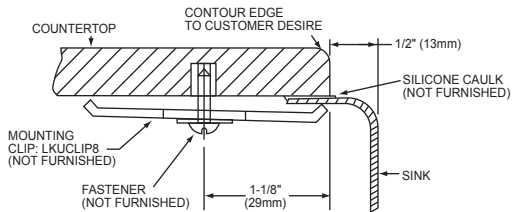

Mounting Clip: LKUCLIP8

Model MYSTIC211420CB

Model MYSTIC211420CB
(Without Cutting Board)

CB2114 Cutting Board

Installation Profile

The template provided with each sink provides the only type of installation recommended by Elkay.