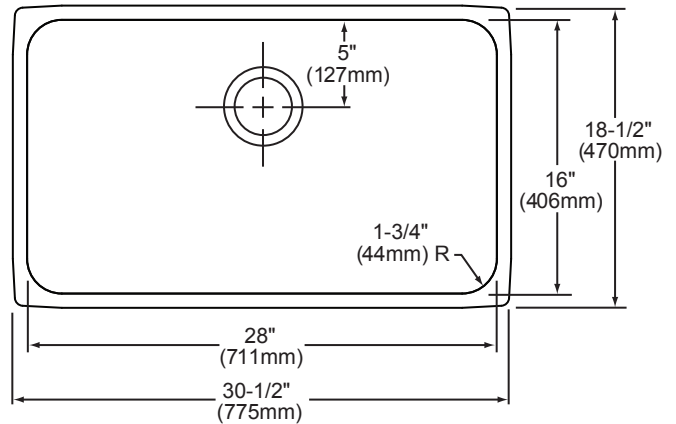

#### OTHER

Drain Opening: 3-1/2" (89mm).

Suffix L (left) or R (right) denotes location of the small bowl.

NOTE: All Elkay undermount sinks are designed to affix to the underside of any solid surface countertop.

#### SINK DIMENSIONS (INCHES)\*

Model Number	Overall		Inside Bowl			Cutout in Countertop	Template Packed with Every Sink	Minimum Cabinet Size
	L	W	L	W	D			
PLAUH141810	16½ (419mm)	20½ (521mm)	14 (356mm)	18 (457mm)	9½ (251mm)	See Template**	1000001307	21 (533mm)
PLAUH2115	23½ (597mm)	18¼ (464mm)	21 (533mm)	15¾ (400mm)	7½ (191mm)		1000001400	27 (686mm)
PLAUH211510	23½ (597mm)	18¼ (464mm)	21 (533mm)	15¾ (400mm)	10 (254mm)		1000001400	27 (686mm)
PLAUH281612	30½ (775mm)	18½ (470mm)	28 (711mm)	16 (406mm)	11½ (292mm)		1000001414	36 (914mm)

\* Length is left to right. Width is front to back.

**Pursuit™ Laundry/Utility Undermount Sinks**  
**Models PLAUH Series**

**ELKAY®**  
**SPECIFICATIONS**

Model PLAUH141810 Illustrated

Model PLAUH2115 Illustrated

Model PLAUH211510 Illustrated

Model PLAUH281612 Illustrated