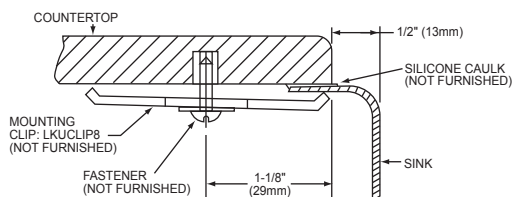

OTHER

Drain Opening: 3-1/2" (89mm).

Suffix L (left) or R (right) denotes location of the small bowl.

NOTE: All Elkay undermount sinks are designed to affix to the underside of any solid surface countertop.

Installation: See illustrated profile below.

Sink complies with ASME A112.19.3/ CSA B45.4

Sinks are listed by IAPMO® as meeting the applicable requirements of the Uniform Plumbing Code®, International Plumbing Code®, and National Plumbing Code of Canada.

OPTIONAL ACCESSORIES

Drains: LK335, LK372.

Mounting Clip: LKUCLIP8 (1 package required for single bowl models, 2 packages required for double bowl models).

SINK DIMENSIONS (INCHES)*

Model Number	Overall		Inside Bowl			Cutout in Countertop	Template Packed with Every Sink	Minimum Cabinet Size
	L	W	L	W	D			
PLAUH141810	16½ (419mm)	20½ (521mm)	14 (356mm)	18 (457mm)	9½ (251mm)	See Template**	1000001307	21 (533mm)
PLAUH2115	23½ (597mm)	18¼ (464mm)	21 (533mm)	15¾ (400mm)	7½ (191mm)		1000001400	27 (686mm)
PLAUH211510	23½ (597mm)	18¼ (464mm)	21 (533mm)	15¾ (400mm)	10 (254mm)		1000001400	27 (686mm)
PLAUH281612	30½ (775mm)	18½ (470mm)	28 (711mm)	16 (406mm)	11½ (292mm)		1000001414	36 (914mm)

* Length is left to right. Width is front to back.

Installation Profile

The template provided with each sink provides the only type of installation recommended by Elkay.