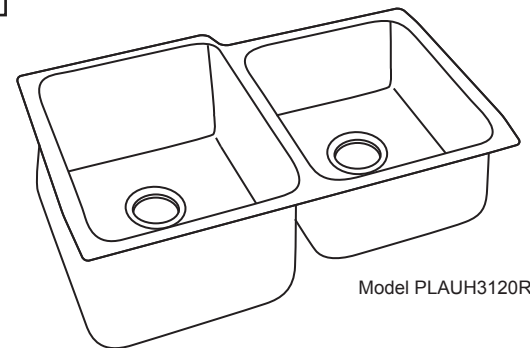

#### SINK DIMENSIONS (INCHES)\*

Model Number	Overall		Inside Bowl			Cutout in Countertop	Template Packed with Every Sink	Minimum Cabinet Size
	L	W	L	W	D			
PLAUH141810	16½ (419mm)	20½ (521mm)	14 (356mm)	18 (457mm)	9½ (251mm)	See Template**	1000001307	21 (533mm)
PLAUH2115	23½ (597mm)	18¼ (464mm)	21 (533mm)	15¾ (400mm)	7½ (191mm)		1000001400	27 (686mm)
PLAUH211510	23½ (597mm)	18¼ (464mm)	21 (533mm)	15¾ (400mm)	10 (254mm)		1000001400	27 (686mm)
PLAUH281612	30½ (775mm)	18½ (470mm)	28 (711mm)	16 (406mm)	11½ (292mm)		1000001414	36 (914mm)

#### Installation Profile

The template provided with each sink provides the only type of installation recommended by Elkay.

Model PLAUH141810

Model PLAUH2115

Model PLAUH3120L

Model PLAUH3120R

SEE NEXT PAGE FOR PRODUCT DIMENSIONS.