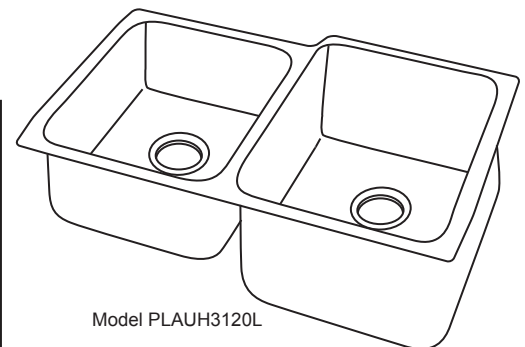

#### SINK DIMENSIONS (INCHES)\*

Model Number	Overall		Inside Bowl			Cutout in Countertop	Template Packed with Every Sink	Minimum Cabinet Size
	L	W	L	W	D			
PLAUH141810	16½ (419mm)	20½ (521mm)	14 (356mm)	18 (457mm)	9½ (251mm)	See Template**	1000001307	21 (533mm)
PLAUH2115	23½ (597mm)	18¼ (464mm)	21 (533mm)	15¾ (400mm)	7½ (191mm)		1000001400	27 (686mm)
PLAUH211510	23½ (597mm)	18¼ (464mm)	21 (533mm)	15¾ (400mm)	10 (254mm)		1000001400	27 (686mm)
PLAUH281612	30½ (775mm)	18½ (470mm)	28 (711mm)	16 (406mm)	11½ (292mm)		1000001414	36 (914mm)

\* Length is left to right. Width is front to back.

#### Installation Profile

The template provided with each sink provides the only type of installation recommended by Elkay.

Model PLAUH141810

Model PLAUH2115

Model PLAUH3120L

Model PLAUH3120R

SEE NEXT PAGE FOR PRODUCT DIMENSIONS.