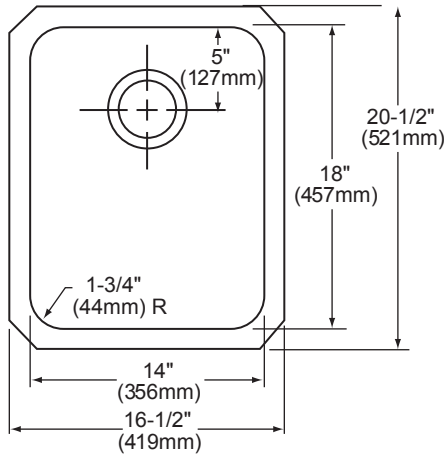

Pursuit™ Laundry/Utility Undermount Sinks
Models PLAUH Series

ELKAY®
SPECIFICATIONS

Model PLAUH141810 Illustrated