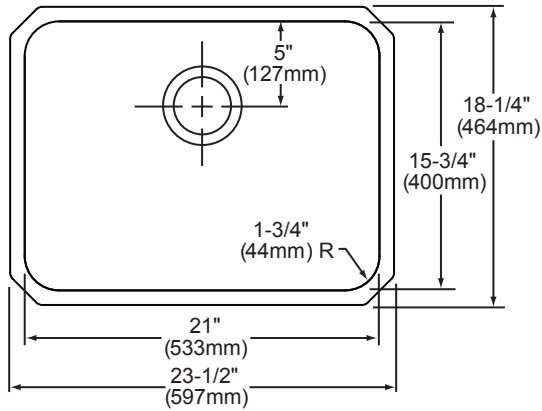

#### OTHER

Drain Opening: 3-1/2" (89mm).

Suffix L (left) or R (right) denotes location of the small bowl.

NOTE: All Elkay undermount sinks are designed to affix to the underside of any solid surface countertop.

#### SINK DIMENSIONS (INCHES)\*

Model Number	Overall		Inside Bowl			Cutout in Countertop	Template Packed with Every Sink	Minimum Cabinet Size
	L	W	L	W	D			
PLAUH141810	16½ (419mm)	20½ (521mm)	14 (356mm)	18 (457mm)	9½ (251mm)	See Template**	1000001307	21 (533mm)
PLAUH2115	23½ (597mm)	18¼ (464mm)	21 (533mm)	15¾ (400mm)	7½ (191mm)		1000001400	27 (686mm)
PLAUH211510	23½ (597mm)	18¼ (464mm)	21 (533mm)	15¾ (400mm)	10 (254mm)		1000001400	27 (686mm)
PLAUH281612	30½ (775mm)	18½ (470mm)	28 (711mm)	16 (406mm)	11½ (292mm)		1000001414	36 (914mm)

\* Length is left to right. Width is front to back.

**Pursuit™ Laundry/Utility Undermount Sinks**  
**Models PLAUH Series**

**ELKAY®**  
**SPECIFICATIONS**

Model PLAUH141810 Illustrated

Model PLAUH2115 Illustrated

Model PLAUH211510 Illustrated

Model PLAUH281612 Illustrated