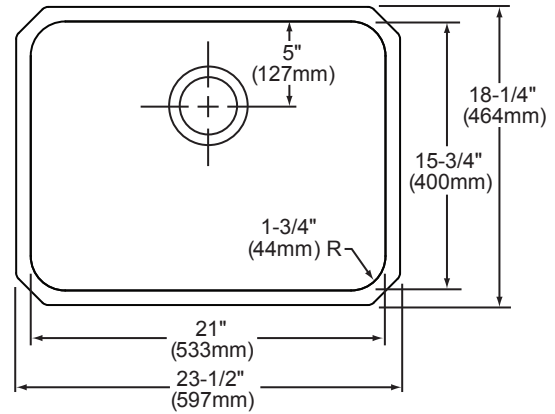

Model PLAUH2115 Illustrated