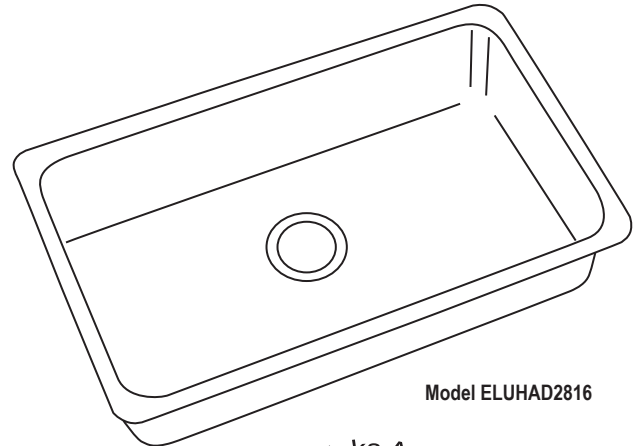

ELKAY[®]

SPECIFICATIONS

Gourmet Lustertone[®] Undermount Single Bowl Sink Model ELUHAD Series - A.D.A. Compliant

NEW ELUH Installation Options

ELUH models have been redesigned to accommodate 1/2" reveal and no reveal installation options.

GENERAL

Highest quality sink formed of #18 (1.2mm) gauge, type 304 (18-8) nickel bearing stainless steel. Undermount.

DESIGN FEATURES

ELUHAD Bowl Depth: 4-1/2" (114mm), 5" (127mm) or 5-1/2" (140mm)

Finish: Exposed surfaces are hand polished to a Lustrous Highlighted Satin finish.

Underside: Sound dampening pads with spray undercoating to dampen sound and reduce condensation.

OTHER

Drain Opening: 3-1/2" (89mm) center rear location.

NOTE: All Elkay undermount sinks are designed to attach to the underside of any solid surface countertop.

 These sinks are compliant to ADA and ANSI/ICC A117.1 accessibility requirements when installed according to the requirements outlined in these standards.

Model ELUHAD2816

SINK DIMENSIONS*

Model Number	Overall		Inside Each Bowl			Cutout in Countertop	Template Packed with Every Sink	Minimum Cabinet Size
	Length	Width	Length	Width	Depth			
	A	B	C	D				
ELUHAD1116	14 (356mm)	18-1/2 (470mm)	11-1/2 (292mm)	16 (406mm)	**	See template packed with sink.	1000001422	18 (457mm)
ELUHAD1212	14-1/2 (368mm)	14-1/2 (368mm)	12 (305mm)	12 (305mm)	**		1000001423	18 (457mm)
ELUHAD1316	16 (406mm)	18-1/2 (470mm)	13-1/2 (343mm)	16 (406mm)	**		1000001399	21 (533mm)
ELUHAD1414	16-1/2 (419mm)	16-1/2 (419mm)	14 (356mm)	14 (356mm)	**		1000001265	21 (533mm)
ELUHAD1418	16-1/2 (419mm)	20-1/2 (521mm)	14 (356mm)	18 (457mm)	**		1000001307	21 (533mm)
ELUHAD1616	18-1/2 (470mm)	18-1/2 (470mm)	16 (406mm)	16 (406mm)	**		1000001420	24 (610mm)
ELUHAD1916	21-1/2 (546mm)	18-1/2 (470mm)	19 (483mm)	16 (406mm)	**		1000001424	27 (686mm)
ELUHAD2115	23-1/2 (597mm)	18-1/4 (464mm)	21 (533mm)	15-3/4 (400mm)	**		1000001400	27 (686mm)
ELUHAD2816	30-1/2 (795mm)	18-1/2 (470mm)	28 (711mm)	16 (406mm)	**		1000001414	36 (914mm)