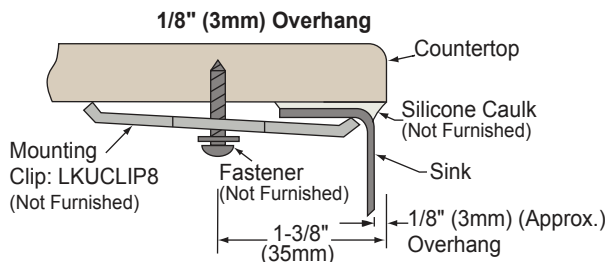

 These sinks are compliant to ADA and ANSI/ICC A117.1 accessibility requirements when installed according to the requirements outlined in these standards.

Model ELUHAD2816

SINK DIMENSIONS*

Model Number	Overall		Inside Each Bowl			Cutout in Countertop	Template Packed with Every Sink	Minimum Cabinet Size
	Length	Width	Length	Width	Depth			
	A	B	C	D				
ELUHAD1116	14 (356mm)	18-1/2 (470mm)	11-1/2 (292mm)	16 (406mm)	**	See template packed with sink.	1000001422	18 (457mm)
ELUHAD1212	14-1/2 (368mm)	14-1/2 (368mm)	12 (305mm)	12 (305mm)	**		1000001423	18 (457mm)
ELUHAD1316	16 (406mm)	18-1/2 (470mm)	13-1/2 (343mm)	16 (406mm)	**		1000001399	21 (533mm)
ELUHAD1414	16-1/2 (419mm)	16-1/2 (419mm)	14 (356mm)	14 (356mm)	**		1000001265	21 (533mm)
ELUHAD1418	16-1/2 (419mm)	20-1/2 (521mm)	14 (356mm)	18 (457mm)	**		1000001307	21 (533mm)
ELUHAD1616	18-1/2 (470mm)	18-1/2 (470mm)	16 (406mm)	16 (406mm)	**		1000001420	24 (610mm)
ELUHAD1916	21-1/2 (546mm)	18-1/2 (470mm)	19 (483mm)	16 (406mm)	**		1000001424	27 (686mm)
ELUHAD2115	23-1/2 (597mm)	18-1/4 (464mm)	21 (533mm)	15-3/4 (400mm)	**		1000001400	27 (686mm)
ELUHAD2816	30-1/2 (795mm)	18-1/2 (470mm)	28 (711mm)	16 (406mm)	**		1000001414	36 (914mm)

* Length is left to right. Width is front to back.

** Available in 4-1/2" (114mm), 5" (127mm) or 5-1/2" (140mm).

Installation Profile

In keeping with our policy of continuing product improvement, Elkay reserves the right to change product specifications without notice. Please visit elkay.com for the most current version of Elkay product specification sheets.