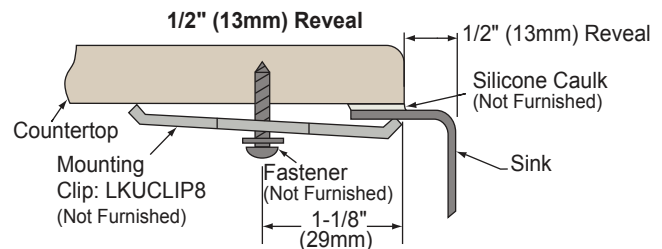

GENERAL

Highest quality sink formed of #18 (1.2mm) gauge, type 304 (18-8) nickel bearing stainless steel. Undermount.

DESIGN FEATURES

ELUHAD Bowl Depth: 4-1/2" (114mm), 5" (127mm) or 5-1/2" (140mm)

Finish: Exposed surfaces are hand polished to a Lustrous Highlighted Satin finish.

 These sinks are compliant to ADA and ANSI/ICC A117.1 accessibility requirements when installed according to the requirements outlined in these standards.

Model ELUHAD2816

SINK DIMENSIONS*

Model Number	Overall		Inside Each Bowl			Cutout in Countertop	Template Packed with Every Sink	Minimum Cabinet Size
	Length	Width	Length	Width	Depth			
	A	B	C	D				
ELUHAD1116	14 (356mm)	18-1/2 (470mm)	11-1/2 (292mm)	16 (406mm)	**	See template packed with sink.	1000001422	18 (457mm)
ELUHAD1212	14-1/2 (368mm)	14-1/2 (368mm)	12 (305mm)	12 (305mm)	**		1000001423	18 (457mm)
ELUHAD1316	16 (406mm)	18-1/2 (470mm)	13-1/2 (343mm)	16 (406mm)	**		1000001399	21 (533mm)
ELUHAD1414	16-1/2 (419mm)	16-1/2 (419mm)	14 (356mm)	14 (356mm)	**		1000001265	21 (533mm)
ELUHAD1418	16-1/2 (419mm)	20-1/2 (521mm)	14 (356mm)	18 (457mm)	**		1000001307	21 (533mm)
ELUHAD1616	18-1/2 (470mm)	18-1/2 (470mm)	16 (406mm)	16 (406mm)	**		1000001420	24 (610mm)
ELUHAD1916	21-1/2 (546mm)	18-1/2 (470mm)	19 (483mm)	16 (406mm)	**		1000001424	27 (686mm)
ELUHAD2115	23-1/2 (597mm)	18-1/4 (464mm)	21 (533mm)	15-3/4 (400mm)	**		1000001400	27 (686mm)
ELUHAD2816	30-1/2 (795mm)	18-1/2 (470mm)	28 (711mm)	16 (406mm)	**		1000001414	36 (914mm)

* Length is left to right. Width is front to back.

** Available in 4-1/2" (114mm), 5" (127mm) or 5-1/2" (140mm).

Installation Profile

In keeping with our policy of continuing product improvement, Elkay reserves the right to change product specifications without notice. Please visit elkay.com for the most current version of Elkay product specification sheets.