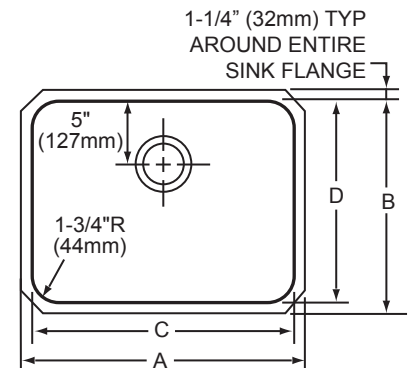

GENERAL

Highest quality sink formed of #18 (1.2mm) gauge, type 304 (18-8) nickel bearing stainless steel. Undermount.

DESIGN FEATURES

ELUHAD Bowl Depth: 4-1/2" (114mm), 5" (127mm) or 5-1/2" (140mm)

Finish: Exposed surfaces are hand polished to a Lustrous Highlighted Satin finish.

 These sinks are compliant to ADA and ANSI/ICC A117.1 accessibility requirements when installed according to the requirements outlined in these standards.

Model ELUHAD2816

SINK DIMENSIONS*

Model Number	Overall		Inside Each Bowl			Cutout in Countertop	Template Packed with Every Sink	Minimum Cabinet Size
	Length	Width	Length	Width	Depth			
	A	B	C	D				
ELUHAD1116	14 (356mm)	18-1/2 (470mm)	11-1/2 (292mm)	16 (406mm)	**	See template packed with sink.	1000001422	18 (457mm)
ELUHAD1212	14-1/2 (368mm)	14-1/2 (368mm)	12 (305mm)	12 (305mm)	**		1000001423	18 (457mm)
ELUHAD1316	16 (406mm)	18-1/2 (470mm)	13-1/2 (343mm)	16 (406mm)	**		1000001399	21 (533mm)
ELUHAD1414	16-1/2 (419mm)	16-1/2 (419mm)	14 (356mm)	14 (356mm)	**		1000001265	21 (533mm)
ELUHAD1418	16-1/2 (419mm)	20-1/2 (521mm)	14 (356mm)	18 (457mm)	**		1000001307	21 (533mm)
ELUHAD1616	18-1/2 (470mm)	18-1/2 (470mm)	16 (406mm)	16 (406mm)	**		1000001420	24 (610mm)
ELUHAD1916	21-1/2 (546mm)	18-1/2 (470mm)	19 (483mm)	16 (406mm)	**		1000001424	27 (686mm)
ELUHAD2115	23-1/2 (597mm)	18-1/4 (464mm)	21 (533mm)	15-3/4 (400mm)	**		1000001400	27 (686mm)
ELUHAD2816	30-1/2 (795mm)	18-1/2 (470mm)	28 (711mm)	16 (406mm)	**		1000001414	36 (914mm)

* Length is left to right. Width is front to back.

** Available in 4-1/2" (114mm), 5" (127mm) or 5-1/2" (140mm).

Installation Profile

In keeping with our policy of continuing product improvement, Elkay reserves the right to change product specifications without notice. Please visit elkay.com for the most current version of Elkay product specification sheets.