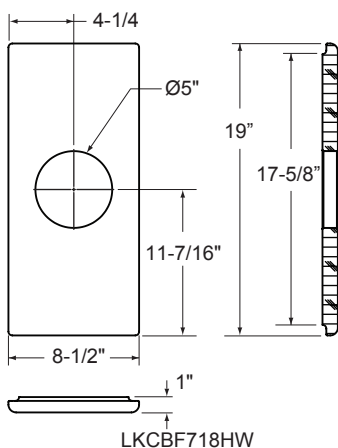

MODELS

Model	Overall Dimensions	Fits Bow I Size
LKCBF1116HW	11-1/4" x 16-7/8" x 1"	11-1/2" x 16"
LKCBF1316HW	13-1/4" x 16-7/8" x 1"	13-1/2" x 16-7/8" x 1"
LKCBF1418HW	13-3/4" x 19-3/4" x 1"	14" x 18"
LKCBF1616HW	15-1/2" x 16-7/8" x 1"	16" x 16"
LKCBF17HW	9-3/4" x 18" x 3/4"	12" x 17", 14-1/2" x 17", 17" x 17", 24" x 17", and 30" x 17"
LKCBF1916HW	18-1/2" x 16-7/8" x 1"	19" x 16"
LKCBF2018HW	19-1/2" x 18-7/8" x 1"	20" x 18"
LKCBF2115HW	20-1/2" x 16-5/8" x 1"	21" x 15-3/4"
LKCBF2816HW	27-1/2" x 16-7/8" x 1"	28" x 16" and 30-1/2" x 16"
LKCBF3218HW	15-3/4" x 18-7/8" x 1"	32" x 18"
LKCBF718HW	8-1/2" x 19" x 1"	7-1/2" x 18" x 30"