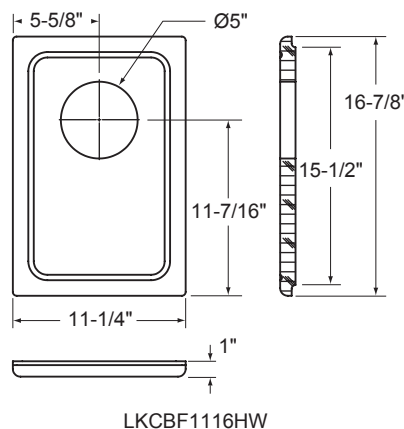

ELKAY[®]

SPECIFICATIONS

Sink Accessories Cutting Boards LKCBF Series

GENERAL

LKCBF Series - Made of hardwood.

CBP Series - Made of durable, high impact polymer.

CBR Series - Reversible, features hardwood on outside and adurable, high impact polymer on the other side.

CBS Series - Made of hardwood with a stainless steel mesh removable strainer.

Elkay cutting boards are not dishwasher nor microwave safe. Designed to sit on the countertop, not recommended for undermount sinks with a 1/2" (13mm) reveal.

MODELS

Model	Overall Dimensions	Fits Bow I Size
LKCBF1116HW	11-1/4" x 16-7/8" x 1"	11-1/2" x 16"
LKCBF1316HW	13-1/4" x 16-7/8" x 1"	13-1/2" x 16-7/8" x 1"
LKCBF1418HW	13-3/4" x 19-3/4" x 1"	14" x 18"
LKCBF1616HW	15-1/2" x 16-7/8" x 1"	16" x 16"
LKCBF17HW	9-3/4" x 18" x 3/4"	12" x 17", 14-1/2" x 17", 17" x 17", 24" x 17", and 30" x 17"
LKCBF1916HW	18-1/2" x 16-7/8" x 1"	19" x 16"
LKCBF2018HW	19-1/2" x 18-7/8" x 1"	20" x 18"
LKCBF2115HW	20-1/2" x 16-5/8" x 1"	21" x 15-3/4"
LKCBF2816HW	27-1/2" x 16-7/8" x 1"	28" x 16" and 30-1/2" x 16"
LKCBF3218HW	15-3/4" x 18-7/8" x 1"	32" x 18"
LKCBF718HW	8-1/2" x 19" x 1"	7-1/2" x 18" x 30"