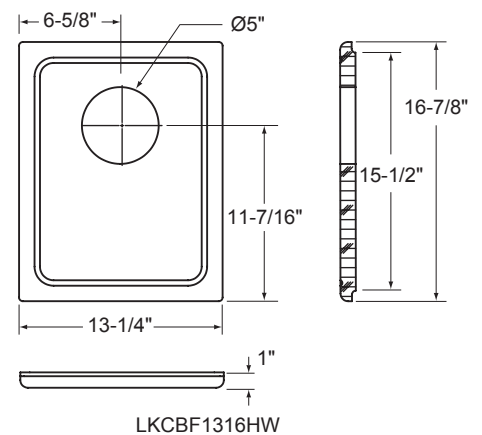

ELKAY[®]

SPECIFICATIONS

Sink Accessories Cutting Boards LKCBF Series

GENERAL

LKCBF Series - Made of hardwood.

CBP Series - Made of durable, high impact polymer.

CBR Series - Reversible, features hardwood on outside and adurable, high impact polymer on the other side.

CBS Series - Made of hardwood with a stainless steel mesh removable strainer.

Elkay cutting boards are not dishwasher nor microwave safe. Designed to sit on the countertop, not recommended for undermount sinks with a 1/2" (13mm) reveal.

MODELS

Model	Overall Dimensions	Fits Bow I Size
LKCBF1116HW	11-1/4" x 16-7/8" x 1"	11-1/2" x 16"
LKCBF1316HW	13-1/4" x 16-7/8" x 1"	13-1/2" x 16-7/8" x 1"
LKCBF1418HW	13-3/4" x 19-3/4" x 1"	14" x 18"
LKCBF1616HW	15-1/2" x 16-7/8" x 1"	16" x 16"
LKCBF17HW	9-3/4" x 18" x 3/4"	12" x 17", 14-1/2" x 17", 17" x 17", 24" x 17", and 30" x 17"
LKCBF1916HW	18-1/2" x 16-7/8" x 1"	19" x 16"
LKCBF2018HW	19-1/2" x 18-7/8" x 1"	20" x 18"
LKCBF2115HW	20-1/2" x 16-5/8" x 1"	21" x 15-3/4"
LKCBF2816HW	27-1/2" x 16-7/8" x 1"	28" x 16" and 30-1/2" x 16"
LKCBF3218HW	15-3/4" x 18-7/8" x 1"	32" x 18"
LKCBF718HW	8-1/2" x 19" x 1"	7-1/2" x 18" x 30"