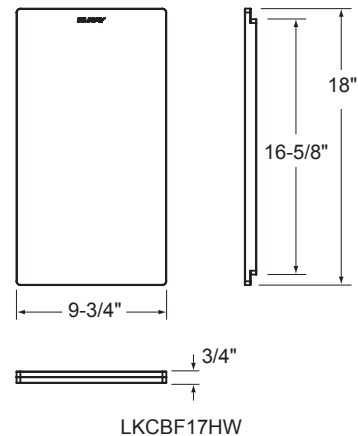

ELKAY[®]

SPECIFICATIONS

Sink Accessories Cutting Boards LKCBF Series

GENERAL

LKCBF Series - Made of hardwood.

CBP Series - Made of durable, high impact polymer.

CBR Series - Reversible, features hardwood on outside and adurable, high impact polymer on the other side.

CBS Series - Made of hardwood with a stainless steel mesh removable strainer.

Elkay cutting boards are not dishwasher nor microwave safe. Designed to sit on the countertop, not recommended for undermount sinks with a 1/2" (13mm) reveal.

MODELS

Model	Overall Dimensions	Fits Bow I Size
LKCBF1116HW	11-1/4" x 16-7/8" x 1"	11-1/2" x 16"
LKCBF1316HW	13-1/4" x 16-7/8" x 1"	13-1/2" x 16-7/8" x 1"
LKCBF1418HW	13-3/4" x 19-3/4" x 1"	14" x 18"
LKCBF1616HW	15-1/2" x 16-7/8" x 1"	16" x 16"
LKCBF17HW	9-3/4" x 18" x 3/4"	12" x 17", 14-1/2" x 17", 17" x 17", 24" x 17", and 30" x 17"
LKCBF1916HW	18-1/2" x 16-7/8" x 1"	19" x 16"
LKCBF2018HW	19-1/2" x 18-7/8" x 1"	20" x 18"
LKCBF2115HW	20-1/2" x 16-5/8" x 1"	21" x 15-3/4"
LKCBF2816HW	27-1/2" x 16-7/8" x 1"	28" x 16" and 30-1/2" x 16"
LKCBF3218HW	15-3/4" x 18-7/8" x 1"	32" x 18"
LKCBF718HW	8-1/2" x 19" x 1"	7-1/2" x 18" x 30"