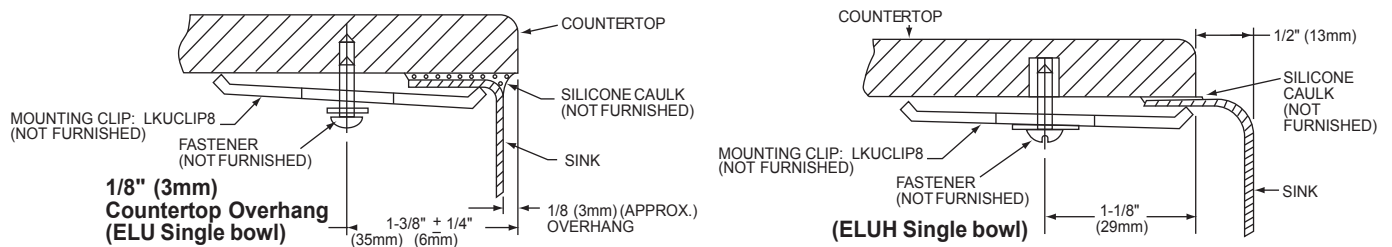

DESIGN FEATURES

Bowl Depth: 7-7/8" (200mm).

Coved Corners: 1-3/4" (44mm) vertical and horizontal radius.

Finish: Exposed surfaces are hand polished to a Lustrous Satin finish.

Underside: Underside of sink is fully protected by heavy duty Sound Guard[®] undercoating to reduce condensation and dampen sound.

Drain: LK99

Mounting Clip: LKUCLIP8

Rinsing Basket: LKWRB1418SS, LKWERBSS

Utensil Caddy for Rinsing Basket: LKWUCSS

Model ELU1814

Installation Profile of ELU and ELUH Models

The template provided with each ELU/ELUH sink provides the only type of installation recommended by Elkay.

Gourmet™ Undermount Single Bowl Sink Model ELU1814 and ELUH1814 Series

SINK DIMENSIONS*

Model Number	Overall		Inside Bowl			Cutout in Countertop	Minimum Cabinet Size
	L	W	L	W	D		
ELU1814	19 ¹ / ₂ (495mm)	15 ¹ / ₂ (394mm)	18 (457mm)	14 (356mm)	7 ⁷ / ₈ (200mm)	See Template**	24 (610mm)
ELUH1814	20 ¹ / ₂ (521mm)	16 ¹ / ₂ (419mm)	18 (457mm)	14 (356mm)	7 ⁷ / ₈ (200mm)		24 (610mm)

*Length is left to right. Width is front to back.

**Template #1000001307 is packed with every sink.

ELU1814 Illustrated

ELUH1814 Illustrated