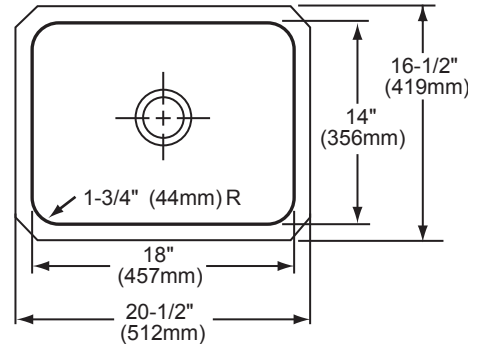

Gourmet™ Undermount Single Bowl Sink Model ELU1814 and ELUH1814 Series

SINK DIMENSIONS*

Model Number	Overall		Inside Bowl			Cutout in Countertop	Minimum Cabinet Size
	L	W	L	W	D		
ELU1814	19 ¹ / ₂ (495mm)	15 ¹ / ₂ (394mm)	18 (457mm)	14 (356mm)	7 ⁷ / ₈ (200mm)	See Template**	24 (610mm)
ELUH1814	20 ¹ / ₂ (521mm)	16 ¹ / ₂ (419mm)	18 (457mm)	14 (356mm)	7 ⁷ / ₈ (200mm)		24 (610mm)

*Length is left to right. Width is front to back.

**Template #1000001307 is packed with every sink.

ELU1814 Illustrated

ELUH1814 Illustrated