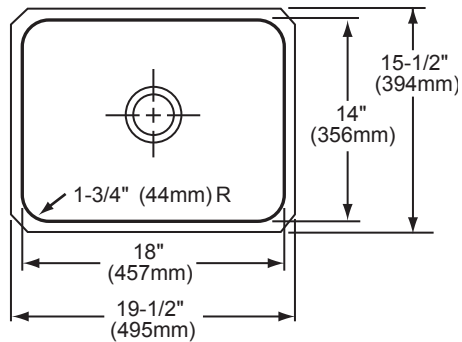

SEE NEXT PAGE FOR PRODUCT DIMENSIONS.

In keeping with our policy of continuing product improvement, Elkay reserves the right to change product specifications without notice. Please visit elkay.com for the most current version of Elkay product specification sheets.

Gourmet™ Undermount Single Bowl Sink Model ELU1814 and ELUH1814 Series

SINK DIMENSIONS*

Model Number	Overall		Inside Bowl			Cutout in Countertop	Minimum Cabinet Size
	L	W	L	W	D		
ELU1814	19 ¹ / ₂ (495mm)	15 ¹ / ₂ (394mm)	18 (457mm)	14 (356mm)	7 ⁷ / ₈ (200mm)	See Template**	24 (610mm)
ELUH1814	20 ¹ / ₂ (521mm)	16 ¹ / ₂ (419mm)	18 (457mm)	14 (356mm)	7 ⁷ / ₈ (200mm)		24 (610mm)

*Length is left to right. Width is front to back.

**Template #1000001307 is packed with every sink.

ELU1814 Illustrated

ELUH1814 Illustrated