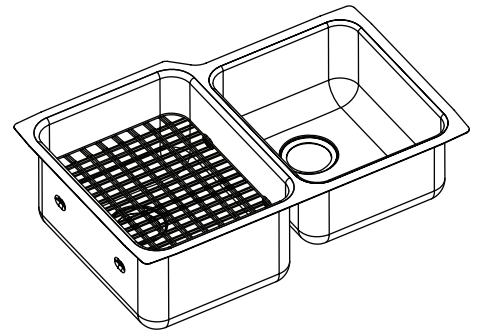

Model ELUHWS3120R

ACCESSORIES*

Model Number	Description	Bowl	Overall			Material/Finish
			L	W	Depth/Thickness	
LKWS1418SS	Work Shelf	Large	13¹/₁₆" (351mm)	17³/₄" (451mm)	1/4" (6mm)	Polished Stainless Steel

*Length is left to right. Width is front to back.

OPTIONAL ACCESSORIES

Bottom Grids: LKWOBG1418SS (large bowl), LKWOBG1316SS (small bowl)

Cutting Boards: (All cutting boards for Reveal mount only) CBR1418, CBS1418 (large bowl), CB1613, CB1713, CBR1316, CBS1316 (small bowl)

Drain: LK99

Mounting Clip: LKUCLIP8 (2 packages required)

Rinsing Baskets: LKWWRB1418SS (large bowl), LKWWRB1316SS (small bowl), LKWWRBSS (either bowl)

Utensil Caddy for Rinsing Basket: LKWUCSS