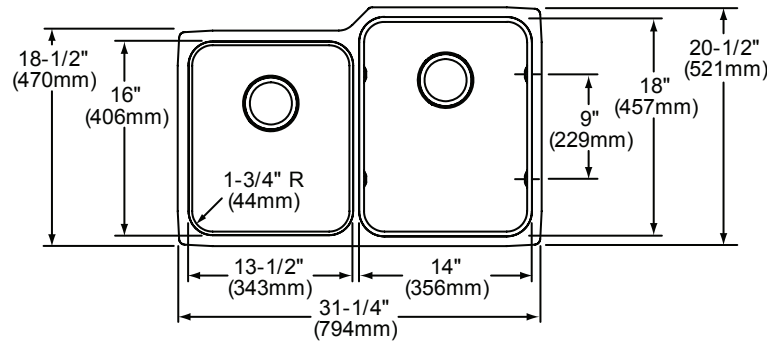

### DESIGN FEATURES

Bowl Depths: 9-7/8" (251mm) (Large Bowl), 7-7/8" (200mm) (Small Bowl).

Coved Corners: 1-3/4" (44mm) vertical and horizontal radius.

Finish: Exposed surfaces are hand blended to a Lustrous

\*Length is left to right. Width is front to back.

**Gourmet Undermount  
Double Bowl Sink with Work Shelf  
Models ELUHWS3120L and ELUHWS3120R**

**ELKAY<sup>®</sup>  
SPECIFICATIONS**

**SINK DIMENSIONS\***

Model Number	Overall		Inside Left Bowl			Inside Right Bowl			Cutout in Countertop	Minimum Cabinet Size
	L	W	L	W	D	L	W	D		
ELUHWS3120L	31 <sup>1</sup> / <sub>4</sub> (794mm)	20 <sup>1</sup> / <sub>2</sub> (521mm)	13 <sup>1</sup> / <sub>2</sub> (343mm)	16 (406mm)	7 <sup>7</sup> / <sub>8</sub> (200mm)	14 (356mm)	18 (457mm)	9 <sup>7</sup> / <sub>8</sub> (251mm)	See Template**	36 (914mm)
ELUHWS3120R	31 <sup>1</sup> / <sub>4</sub> (794mm)	20 <sup>1</sup> / <sub>2</sub> (521mm)	14 (356mm)	18 (457mm)	9 <sup>7</sup> / <sub>8</sub> (251mm)	13 <sup>1</sup> / <sub>2</sub> (343mm)	16 (406mm)	7 <sup>7</sup> / <sub>8</sub> (200mm)		36 (914mm)

\*Length is left to right. Width is front to back.

\*\*Template #1000001388L or #1000001389R is packed with every sink.

Model ELUHWS3120L

Model ELUHWS3120R

In keeping with our policy of continuing product improvement, Elkay reserves the right to change product specifications without notice. Please visit [elkay.com](http://elkay.com) for the most current version of Elkay product specification sheets.