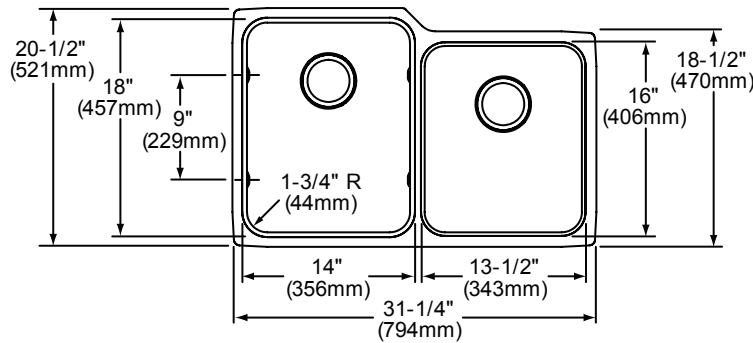

### DESIGN FEATURES

Bowl Depths: 9-7/8" (251mm) (Large Bowl), 7-7/8" (200mm) (Small Bowl).

Coved Corners: 1-3/4" (44mm) vertical and horizontal radius.

Finish: Exposed surfaces are hand blended to a Lustrous

\*Length is left to right. Width is front to back.

**Gourmet Undermount  
Double Bowl Sink with Work Shelf  
Models ELUHWS3120L and ELUHWS3120R**

**ELKAY<sup>®</sup>  
SPECIFICATIONS**

**SINK DIMENSIONS\***

Model Number	Overall		Inside Left Bowl			Inside Right Bowl			Cutout in Countertop	Minimum Cabinet Size
	L	W	L	W	D	L	W	D		
ELUHWS3120L	31 <sup>1</sup> / <sub>4</sub> (794mm)	20 <sup>1</sup> / <sub>2</sub> (521mm)	13 <sup>1</sup> / <sub>2</sub> (343mm)	16 (406mm)	7 <sup>7</sup> / <sub>8</sub> (200mm)	14 (356mm)	18 (457mm)	9 <sup>7</sup> / <sub>8</sub> (251mm)	See Template**	36 (914mm)
ELUHWS3120R	31 <sup>1</sup> / <sub>4</sub> (794mm)	20 <sup>1</sup> / <sub>2</sub> (521mm)	14 (356mm)	18 (457mm)	9 <sup>7</sup> / <sub>8</sub> (251mm)	13 <sup>1</sup> / <sub>2</sub> (343mm)	16 (406mm)	7 <sup>7</sup> / <sub>8</sub> (200mm)		36 (914mm)

\*Length is left to right. Width is front to back.

\*\*Template #1000001388L or #1000001389R is packed with every sink.

Model ELUHWS3120L

Model ELUHWS3120R

In keeping with our policy of continuing product improvement, Elkay reserves the right to change product specifications without notice. Please visit [elkay.com](http://elkay.com) for the most current version of Elkay product specification sheets.