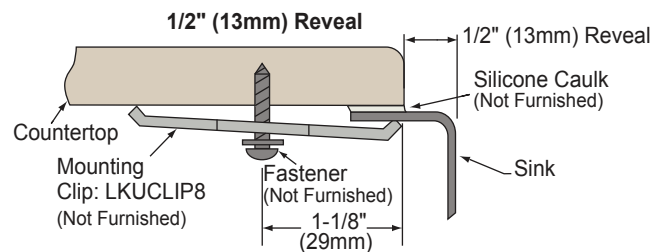

Installation Profile

In keeping with our policy of continuing product improvement, Elkay reserves the right to change product specifications without notice. Please visit elkay.com for the most current version of Elkay product specification sheets.

This specification describes an Elkay product with design, quality, and functional benefits to the user. When making a comparison of other producers' offerings, be certain these features are not overlooked.