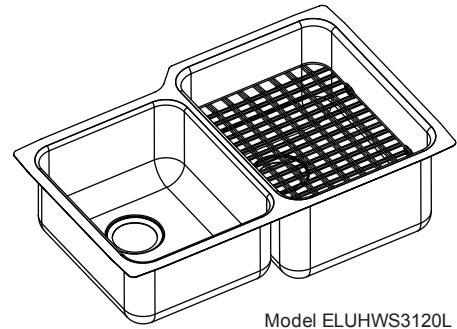

ELKAY® SPECIFICATIONS

Gourmet Undermount Double Bowl Sink with Work Shelf Models ELUHWS3120L and ELUHWS3120R

NEW ELUH Installation Options

ELUH models have been redesigned to accommodate 1/2" reveal and no reveal installation options.

GENERAL

Highest quality sink formed of #18 (1.2mm) gauge, type 304 (18-8) nickel bearing stainless steel. **LKWS1418SS** Work Shelf included. Undermount.

DESIGN FEATURES

Bowl Depths: 9-7/8" (251mm) (Large Bowl), 7-7/8" (200mm) (Small Bowl).

Coved Corners: 1-3/4" (44mm) vertical and horizontal radius.

Finish: Exposed surfaces are hand blended to a Lustrous

Highlighted Satin finish.

Underside: Underside of sink is fully protected by heavy duty Sound Guard® undercoating to reduce condensation and dampen sound.

Smart Support System: Located 4-1/2" (114mm) from the top of the sink in the large bowl to allow use of the **LKWS1418SS** Work Shelf.

OTHER

Drain Opening: 3-1/2" (89mm).

Suffix: L (left) or R (right) denotes location of the small bowl.

Note: All Elkay undermount sinks are designed to affix to the underside of any solid surface countertop.

Sink complies with ASME A112.19.3/ CSA B45.4

Sinks are listed by IAPMO® as meeting the applicable requirements of the Uniform Plumbing Code®, International Plumbing Code®, and National Plumbing Code of Canada.

Model ELUHWS3120L