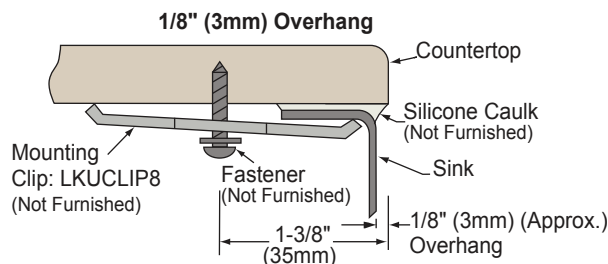

Installation Profile

In keeping with our policy of continuing product improvement, Elkay reserves the right to change product specifications without notice. Please visit elkay.com for the most current version of Elkay product specification sheets.

This specification describes an Elkay product with design, quality, and functional benefits to the user. When making a comparison of other producers' offerings, be certain these features are not overlooked.