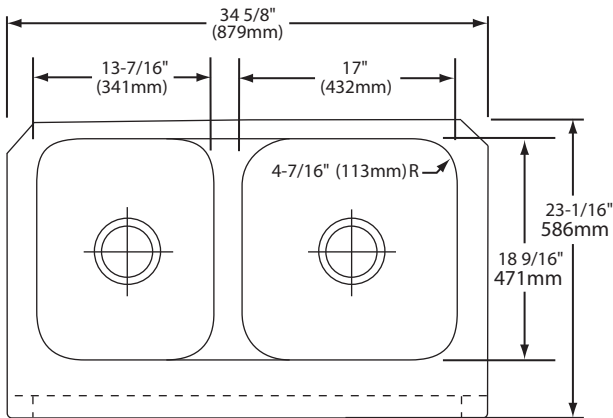

DESIGN FEATURES

Bowl Depth: 8-3/4" (222mm).
 Aqua Divide Height: 4" (102mm).
 Apron Height: 8" (203mm).
 Coved Corners: 4-7/16" (113mm) vertical and 2" (51mm) horizontal radius.
 Finish: Exposed surfaces are polished to a bright highlighted satin finish.
 Underside: Underside of sink is fully protected by heavy duty Sound Guard undercoating to reduce condensation and dampen sound.

OTHER

Drain Opening: 3-1/2" (89mm).
 Suffix L (left) or R (right) denotes location of the small bowl.
 Note: All Elkay Undermount sinks are designed to affix easily to the underside of any solid surface countertop.
 This sink complies with ASME A112.19.3-2008/CSA B45.4-08

ELKAY®

SPECIFICATIONS

Gourmet Undermount Double Bowl Apron Sink with Aqua Divide Model EAQDUHF3523L and EAQDUHF3523R

Sink Dimension*

Model Number	Overall		Inside Left Bowl			Inside Right Bowl			Minimum Cabinet Size
	L	W	L	W	D	L	W	D	
EAQDUHF3523L	34 5/8" (879 mm)	23 1/16" (586 mm)	13 7/16" (341 mm)	18 9/16" (471 mm)	8 3/4" (222 mm)	17" (432mm)	18 9/16" (471 mm)	8 3/4" (222 mm)	Custom
EAQDUHF3523R	34 5/8" (879 mm)	23 1/16" (586 mm)	17" (432mm)	18 9/16" (471 mm)	8 3/4" (222 mm)	13 7/16" (341 mm)	18 9/16" (471 mm)	8 3/4" (222 mm)	Custom

* - Length is left to right. Width is front to back.

** - Dual mount template is packed with sink.

Model EAQDUHF3523R Illustrated

Model EAQDUHF3523L Illustrated

SIDE VIEW

In keeping with our policy of continuing product improvement, Elkay reserves the right to change product specifications without notice. Please visit elkayusa.com for most current version of Elkay product specification sheets.