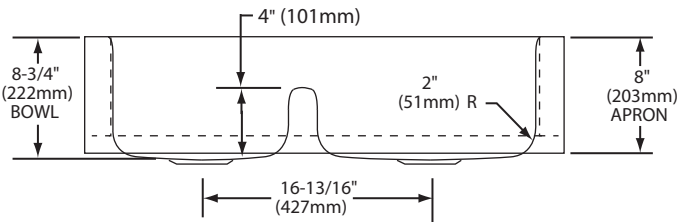

DESIGN FEATURES

Bowl Depth: 8-3/4" (222mm).
 Aqua Divide Height: 4" (102mm).
 Apron Height: 8" (203mm).
 Coved Corners: 4-7/16" (113mm) vertical and 2" (51mm) horizontal radius.
 Finish: Exposed surfaces are polished to a bright highlighted satin finish.
 Underside: Underside of sink is fully protected by heavy duty Sound Guard undercoating to reduce condensation and dampen sound.

ELKAY®

SPECIFICATIONS

Gourmet Undermount Double Bowl Apron Sink with Aqua Divide Model EAQDUHF3523L and EAQDUHF3523R

Sink Dimension*

Model Number	Overall		Inside Left Bowl			Inside Right Bowl			Minimum Cabinet Size
	L	W	L	W	D	L	W	D	
EAQDUHF3523L	34 5/8" (879 mm)	23 1/16" (586 mm)	13 7/16" (341 mm)	18 9/16" (471 mm)	8 3/4" (222 mm)	17" (432mm)	18 9/16" (471 mm)	8 3/4" (222 mm)	Custom
EAQDUHF3523R	34 5/8" (879 mm)	23 1/16" (586 mm)	17" (432mm)	18 9/16" (471 mm)	8 3/4" (222 mm)	13 7/16" (341 mm)	18 9/16" (471 mm)	8 3/4" (222 mm)	Custom

* - Length is left to right. Width is front to back.

** - Dual mount template is packed with sink.

Model EAQDUHF3523R Illustrated

Model EAQDUHF3523L Illustrated

SIDE VIEW

In keeping with our policy of continuing product improvement, Elkay reserves the right to change product specifications without notice. Please visit elkayusa.com for most current version of Elkay product specification sheets.