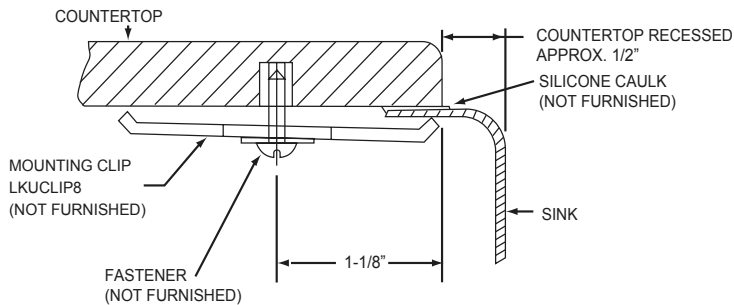

DUAL TEMPLATE MOUNTING OPTIONS

1/2" SINK RIM REVEAL