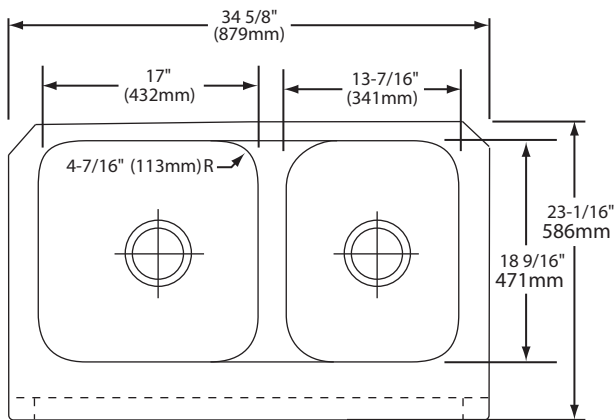

DESIGN FEATURES

Bowl Depth: 8-3/4" (222mm).
 Aqua Divide Height: 4" (102mm).
 Apron Height: 8" (203mm).
 Coved Corners: 4-7/16" (113mm) vertical and 2" (51mm) horizontal radius.
 Finish: Exposed surfaces are polished to a bright highlighted satin finish.
 Underside: Underside of sink is fully protected by heavy duty Sound Guard undercoating to reduce condensation and dampen sound.

OTHER

Drain Opening: 3-1/2" (89mm).
 Suffix L (left) or R (right) denotes location of the small bowl.
 Note: All Elkay Undermount sinks are designed to affix easily to the underside of any solid surface countertop.
 This sink complies with ASME A112.19.3-2008/CSA B45.4-08

ELKAY®

SPECIFICATIONS

Gourmet Undermount Double Bowl Apron Sink with Aqua Divide Model EAQDUHF3523L and EAQDUHF3523R

Sink Dimension*

Model Number	Overall		Inside Left Bowl			Inside Right Bowl			Minimum Cabinet Size
	L	W	L	W	D	L	W	D	
EAQDUHF3523L	34 5/8" (879 mm)	23 1/16" (586 mm)	13 7/16" (341 mm)	18 9/16" (471 mm)	8 3/4" (222 mm)	17" (432mm)	18 9/16" (471 mm)	8 3/4" (222 mm)	Custom
EAQDUHF3523R	34 5/8" (879 mm)	23 1/16" (586 mm)	17" (432mm)	18 9/16" (471 mm)	8 3/4" (222 mm)	13 7/16" (341 mm)	18 9/16" (471 mm)	8 3/4" (222 mm)	Custom

* - Length is left to right. Width is front to back.

** - Dual mount template is packed with sink.

Model EAQDUHF3523R Illustrated

Model EAQDUHF3523L Illustrated

SIDE VIEW

In keeping with our policy of continuing product improvement, Elkay reserves the right to change product specifications without notice. Please visit elkayusa.com for most current version of Elkay product specification sheets.