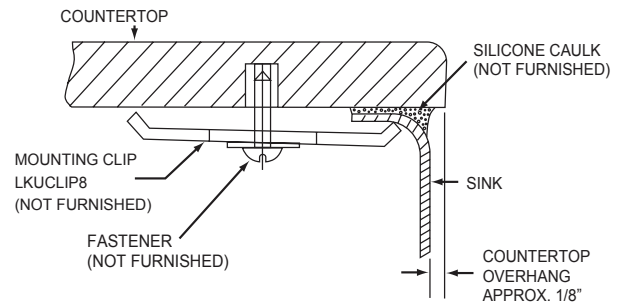

1/8" COUNTERTOP OVERHANG

In keeping with our policy of continuing product improvement, Elkay reserves the right to change product specifications without notice. Please visit elkayusa.com for most current version of Elkay product specification sheets.

This specification describes an Elkay product with design, quality, and functional benefits to the user. When making a comparison of others producers offerings, be certain these features are not overlooked.