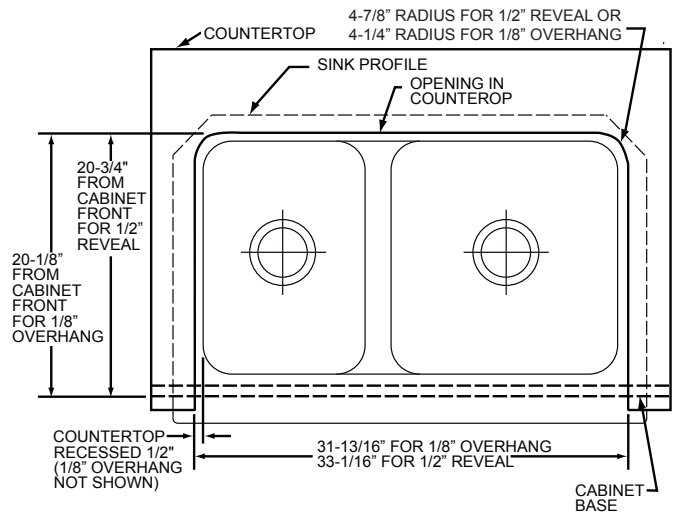

DESIGN FEATURES

Bowl Depth: 8-3/4" (222mm).
 Aqua Divide Height: 4" (102mm).
 Apron Height: 8" (203mm).
 Coved Corners: 4-7/16" (113mm) vertical and 2" (51mm) horizontal radius.
 Finish: Exposed surfaces are polished to a bright highlighted satin finish.
 Underside: Underside of sink is fully protected by heavy duty Sound Guard undercoating to reduce condensation and dampen sound.

ELKAY®

SPECIFICATIONS

Gourmet Undermount Double Bowl Apron Sink with Aqua Divide Model EAQDUHF3523L and EAQDUHF3523R

Sink Dimension*

Model Number	Overall		Inside Left Bowl			Inside Right Bowl			Minimum Cabinet Size
	L	W	L	W	D	L	W	D	
EAQDUHF3523L	34 5/8" (879 mm)	23 1/16" (586 mm)	13 7/16" (341 mm)	18 9/16" (471 mm)	8 3/4" (222 mm)	17" (432mm)	18 9/16" (471 mm)	8 3/4" (222 mm)	Custom
EAQDUHF3523R	34 5/8" (879 mm)	23 1/16" (586 mm)	17" (432mm)	18 9/16" (471 mm)	8 3/4" (222 mm)	13 7/16" (341 mm)	18 9/16" (471 mm)	8 3/4" (222 mm)	Custom

* - Length is left to right. Width is front to back.

** - Dual mount template is packed with sink.

Model EAQDUHF3523R Illustrated

Model EAQDUHF3523L Illustrated

SIDE VIEW

In keeping with our policy of continuing product improvement, Elkay reserves the right to change product specifications without notice. Please visit elkayusa.com for most current version of Elkay product specification sheets.