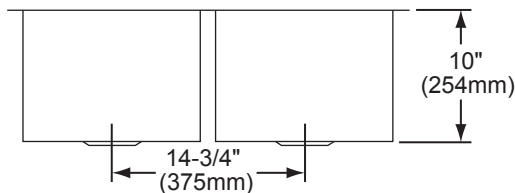

Model EFU311810 Illustrated

Installation Profile of EFU Models
The template provided with each EFU sink provides the only type of installation recommended by Elkay