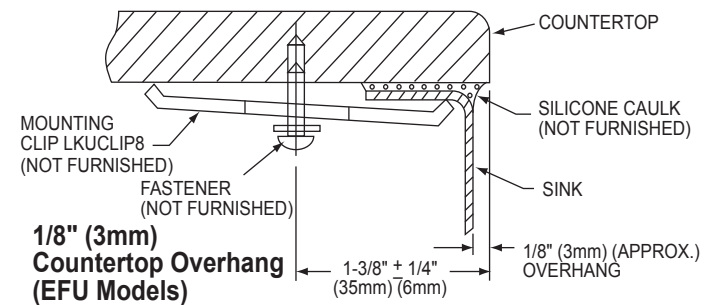

#### SINK DIMENSIONS\*

Model Number	Overall		Inside Each Bowl			Cutout in Countertop	Minimum Cabinet Size
	L	W	L	W	D		
EFU311810	30 <sup>3</sup> / <sub>4</sub> (781mm)	18 <sup>1</sup> / <sub>2</sub> (470mm)	13 <sup>1</sup> / <sub>2</sub> (343mm)	16 (406mm)	10 (254mm)	See Template**	36 (914mm)

\*Length is left to right. Width is front to back.

\*\*Template is packed with every sink.

Model EFU311810 Illustrated

Installation Profile of EFU Models  
The template provided with each EFU sink provides the only type of installation recommended by Elkay