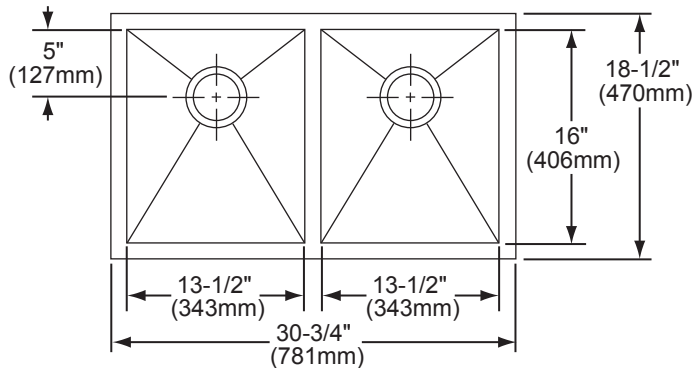

Model EFU311810 Illustrated

Installation Profile of EFU Models
The template provided with each EFU sink provides the only type of installation recommended by Elkay