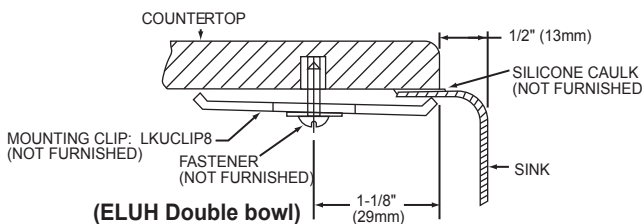

Model ELUH3219

SINK PACKAGE(S)

MODEL	SINK	BOTTOM GRID	QTY	DRAIN	QTY
ELUH3219DBG	ELUH3219	LKWBG2115SS	1	LK99	1

SINK DIMENSIONS*

Model Number	Overall		Inside Small Bowl			Inside Large Bowl			Cutout in Countertop	Minimum Cabinet Size
	L	W	L	W	D	L	W	D		
ELUH3219	32 1/4 (819mm)	18 1/4 (464mm)	7 1/2 (191mm)	15 3/4 (400mm)	5 (127mm)	21 (533mm)	15 3/4 (400mm)	7 3/4 (197mm)	See Template**	36 (914mm)

*Length is left to right. Width is front to back.

**Template is packed with every sink.

Installation Profile of ELUH Double Bowl Models

The template provided with each ELUH sink provides the only type of installation recommended by Elkay.