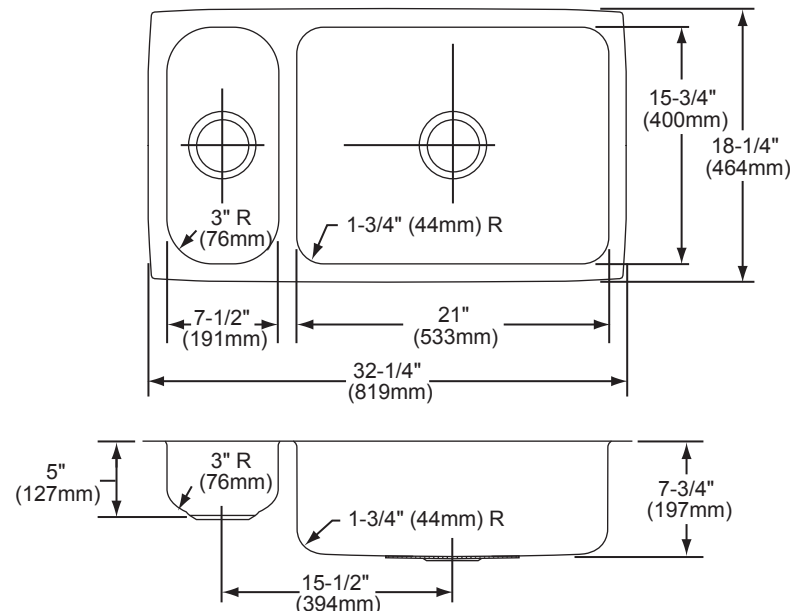

Model ELUH3219

SINK PACKAGE(S)

MODEL	SINK	BOTTOM GRID	QTY	DRAIN	QTY
ELUH3219DBG	ELUH3219	LKWBG2115SS	1	LK99	1

SINK DIMENSIONS*

Model Number	Overall		Inside Small Bowl			Inside Large Bowl			Cutout in Countertop	Minimum Cabinet Size
	L	W	L	W	D	L	W	D		
ELUH3219	32 1/4 (819mm)	18 1/4 (464mm)	7 1/2 (191mm)	15 3/4 (400mm)	5 (127mm)	21 (533mm)	15 3/4 (400mm)	7 3/4 (197mm)	See Template**	36 (914mm)

*Length is left to right. Width is front to back.

**Template is packed with every sink.

Installation Profile of ELUH Double Bowl Models

The template provided with each ELUH sink provides the only type of installation recommended by Elkay.